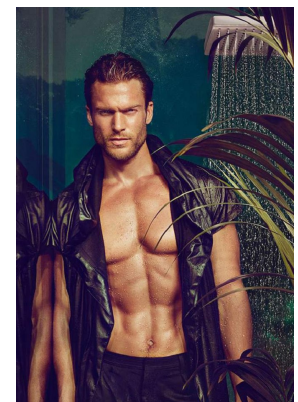

BOSS MODELS

CAPE TOWN

AIGNER

JASON MORGAN

Height: 183cm Chest: 98cm Waist: 79cm Suit: 40 L Shoe: 9 UK Hair: Blonde Eyes: Blue

BOSS MODELS

CAPE TOWN

JASON MORGAN

Height: 183cm Chest: 98cm Waist: 79cm Suit: 40 L Shoe: 9 UK Hair: Blonde Eyes: Blue

BOSS MODELS

CAPE TOWN

JASON MORGAN

Height: 183cm Chest: 98cm Waist: 79cm Suit: 40 L Shoe: 9 UK Hair: Blonde Eyes: Blue