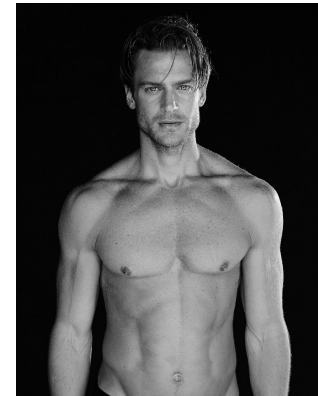

BOSS MODELS

CAPE TOWN

AIGNER

JASON MORGAN

Height: 183cm Chest: 98cm Waist: 79cm Suit: 40 L Shoe: 9 UK Hair: Blonde Eyes: Blue

BOSS MODELS

CAPE TOWN

JASON MORGAN

Height: 183cm Chest: 98cm Waist: 79cm Suit: 40 L Shoe: 9 UK Hair: Blonde Eyes: Blue

BOSS MODELS

CAPE TOWN

JASON MORGAN

Height: 183cm Chest: 98cm Waist: 79cm Suit: 40 L Shoe: 9 UK Hair: Blonde Eyes: Blue