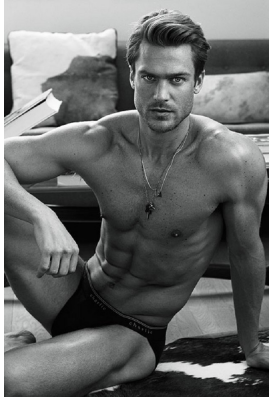

BOSS MODELS

CAPE TOWN

AIGNER

JASON MORGAN

Height: 183cm Chest: 98cm Waist: 79cm Suit: 40 L Shoe: 9 UK Hair: Blonde Eyes: Blue

BOSS MODELS

CAPE TOWN

JASON MORGAN

Height: 183cm Chest: 98cm Waist: 79cm Suit: 40 L Shoe: 9 UK Hair: Blonde Eyes: Blue

BOSS MODELS

CAPE TOWN

JASON MORGAN

Height: 183cm Chest: 98cm Waist: 79cm Suit: 40 L Shoe: 9 UK Hair: Blonde Eyes: Blue