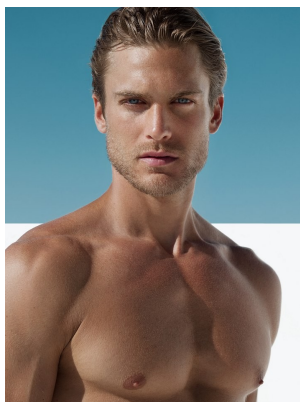

BOSS MODELS

CAPE TOWN

AIGNER

JASON MORGAN

Height: 183cm Chest: 98cm Waist: 79cm Suit: 40 L Shoe: 9 UK Hair: Blonde Eyes: Blue

BOSS MODELS

CAPE TOWN

JASON MORGAN

Height: 183cm Chest: 98cm Waist: 79cm Suit: 40 L Shoe: 9 UK Hair: Blonde Eyes: Blue

BOSS MODELS

CAPE TOWN

JASON MORGAN

Height: 183cm Chest: 98cm Waist: 79cm Suit: 40 L Shoe: 9 UK Hair: Blonde Eyes: Blue