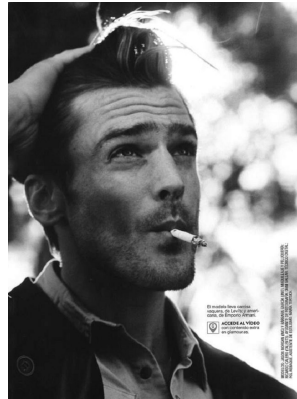

BOSS MODELS

CAPE TOWN

AIGNER

JASON MORGAN

Height: 183cm Chest: 98cm Waist: 79cm Suit: 40 L Shoe: 9 UK Hair: Blonde Eyes: Blue

BOSS MODELS

CAPE TOWN

JASON MORGAN

Height: 183cm Chest: 98cm Waist: 79cm Suit: 40 L Shoe: 9 UK Hair: Blonde Eyes: Blue

BOSS MODELS

CAPE TOWN

JASON MORGAN

Height: 183cm Chest: 98cm Waist: 79cm Suit: 40 L Shoe: 9 UK Hair: Blonde Eyes: Blue