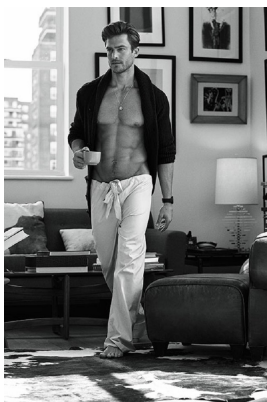

BOSS MODELS

CAPE TOWN

AIGNER

JASON MORGAN

Height: 183cm Chest: 98cm Waist: 79cm Suit: 40 L Shoe: 9 UK Hair: Blonde Eyes: Blue

BOSS MODELS

CAPE TOWN

JASON MORGAN

Height: 183cm Chest: 98cm Waist: 79cm Suit: 40 L Shoe: 9 UK Hair: Blonde Eyes: Blue

BOSS MODELS

CAPE TOWN

JASON MORGAN

Height: 183cm Chest: 98cm Waist: 79cm Suit: 40 L Shoe: 9 UK Hair: Blonde Eyes: Blue