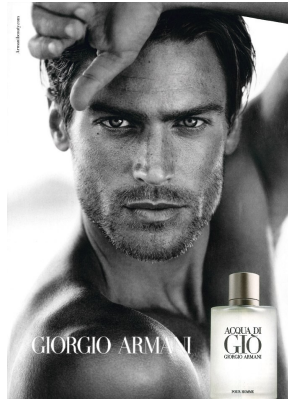

BOSS MODELS

CAPE TOWN

AIGNER

JASON MORGAN

Height: 183cm Chest: 98cm Waist: 79cm Suit: 40 L Shoe: 9 UK Hair: Blonde Eyes: Blue

BOSS MODELS

CAPE TOWN

JASON MORGAN

Height: 183cm Chest: 98cm Waist: 79cm Suit: 40 L Shoe: 9 UK Hair: Blonde Eyes: Blue

BOSS MODELS

CAPE TOWN

JASON MORGAN

Height: 183cm Chest: 98cm Waist: 79cm Suit: 40 L Shoe: 9 UK Hair: Blonde Eyes: Blue