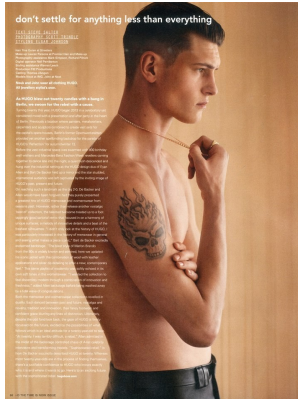

# BOSS MODELS

CAPE TOWN

JOHN TODD

Height: 195cm Chest: 99cm Waist: 79cm Suit: 40 L Shoe: 10.5 UK Hair: Brown Eyes: Blue

# BOSS MODELS

CAPE TOWN

## JOHN TODD

Height: 195cm Chest: 99cm Waist: 79cm Suit: 40 L Shoe: 10.5 UK Hair: Brown Eyes: Blue