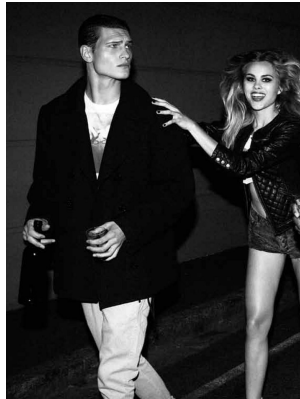

# BOSS MODELS

CAPE TOWN

JOHN TODD

Height: 195cm Chest: 99cm Waist: 79cm Suit: 40 L Shoe: 10.5 UK Hair: Brown Eyes: Blue

# BOSS MODELS

CAPE TOWN