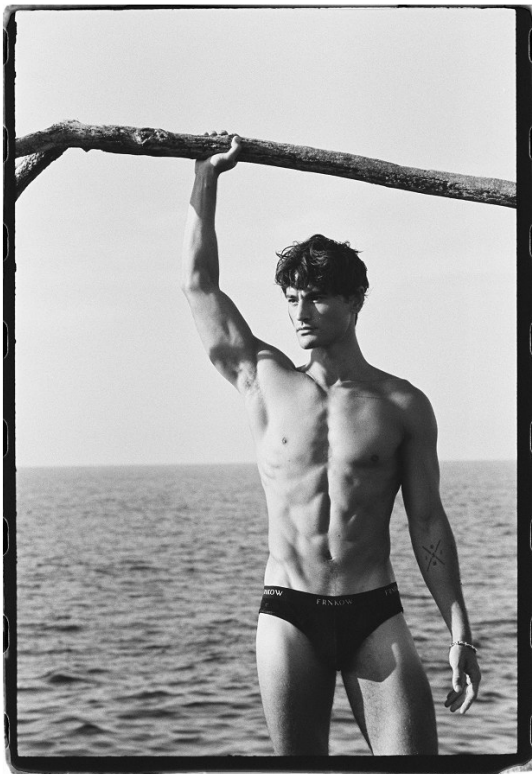

BOSS MODELS

CAPE TOWN

JONAS KAUTENBURGER

Height: 184cm Chest: 98cm Waist: 78cm Suit: 38 R Shoe: 9 UK Hair: Brown Eyes: Brown

BOSS MODELS

CAPE TOWN

JONAS KAUTENBURGER

Height: 184cm Chest: 98cm Waist: 78cm Suit: 38 R Shoe: 9 UK Hair: Brown Eyes: Brown