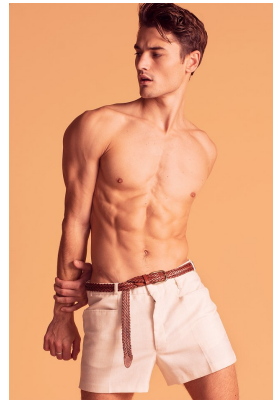

# BOSS MODELS

CAPE TOWN

## JONAS KAUTENBURGER

Height: 184cm Chest: 98cm Waist: 78cm Suit: 38 R Shoe: 9 UK Hair: Brown Eyes: Brown