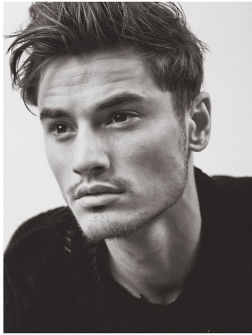

# BOSS MODELS

CAPE TOWN

## JONAS KAUTENBURGER

Height: 184cm Chest: 98cm Waist: 78cm Suit: 38 R Shoe: 9 UK Hair: Brown Eyes: Brown