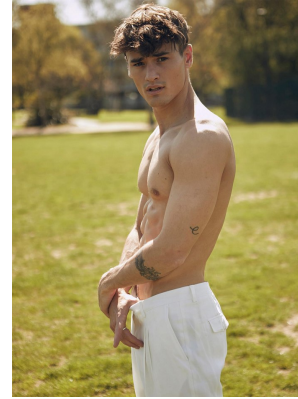

# BOSS MODELS

CAPE TOWN

## JONAS KAUTENBURGER

Height: 184cm Chest: 98cm Waist: 78cm Suit: 38 R Shoe: 9 UK Hair: Brown Eyes: Brown