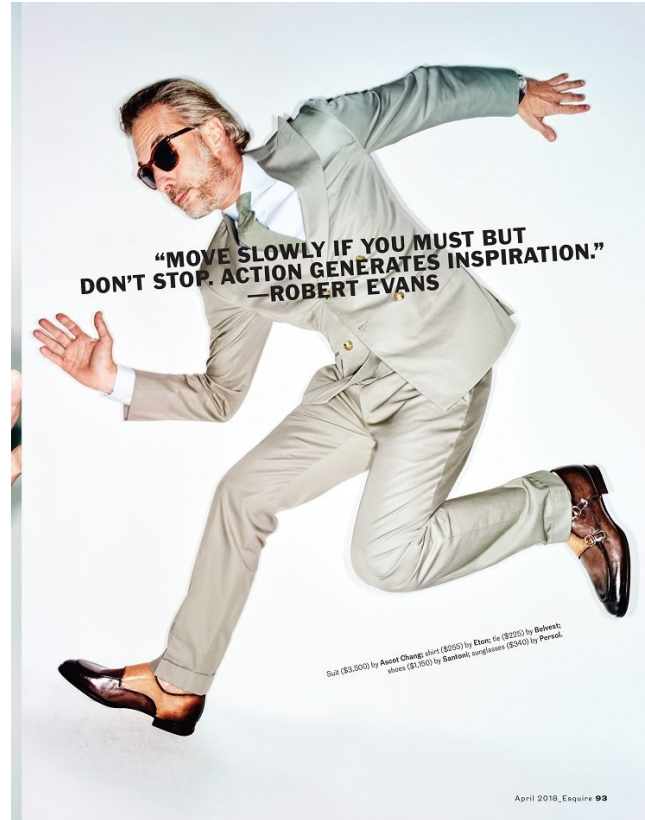

BOSS MODELS

CAPE TOWN

BEN SHAUL

Height: 183cm Chest: 99cm Waist: 81cm Suit: 40 R Shoe: 11.5 UK Hair: Brown Eyes: Green