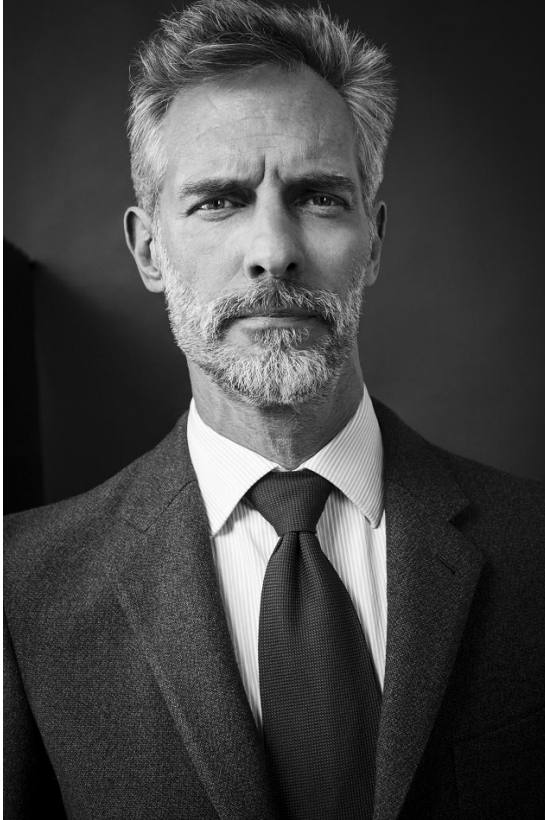

BOSS MODELS

CAPE TOWN

BEN SHAUL

Height: 183cm Chest: 99cm Waist: 81cm Suit: 40 R Shoe: 11.5 UK Hair: Brown Eyes: Green