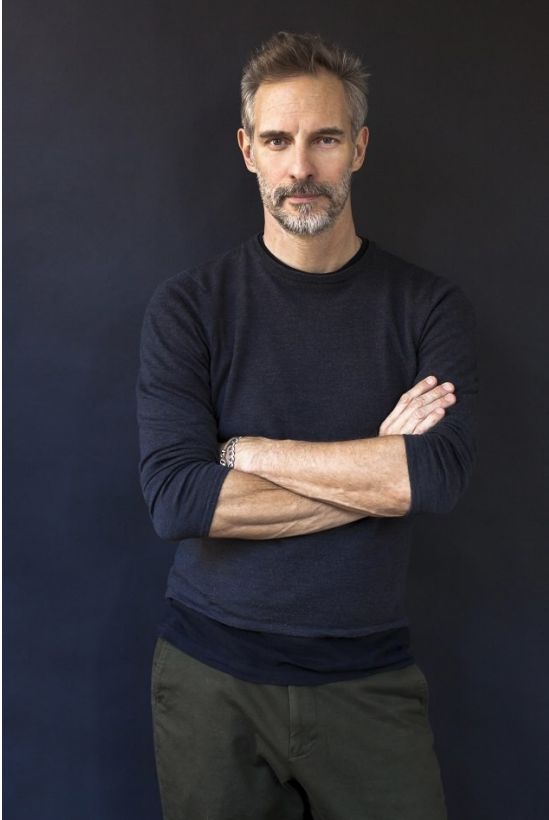

# BOSS MODELS

CAPE TOWN

## BEN SHAUL

Height: 183cm Chest: 99cm Waist: 81cm Suit: 40 R Shoe: 11.5 UK Hair: Brown Eyes: Green

# BOSS MODELS

CAPE TOWN

THIS LOOK: **Salvatore Ferragamo** sweater, \$1,295, and pants, \$1,075; **Sotto Sporus** Chrono Perpetual watch, \$825; **Oris**; **P. Jaxxon** suit jacket, \$1,300, shirt, \$220, tie, \$95, and pocket square; **Baleno Veneto** sunglasses, \$645.