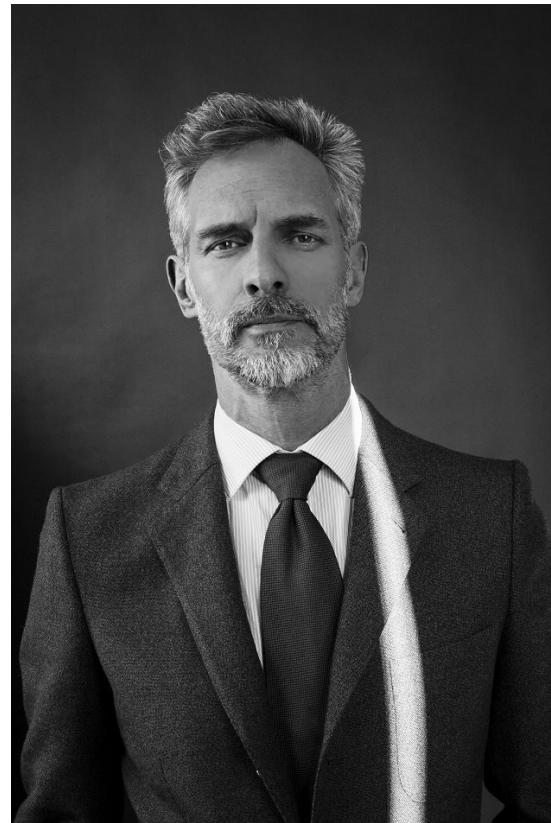

BEN SHAUL

Height: 183cm Chest: 99cm Waist: 81cm Suit: 40 R Shoe: 11.5 UK Hair: Brown Eyes: Green