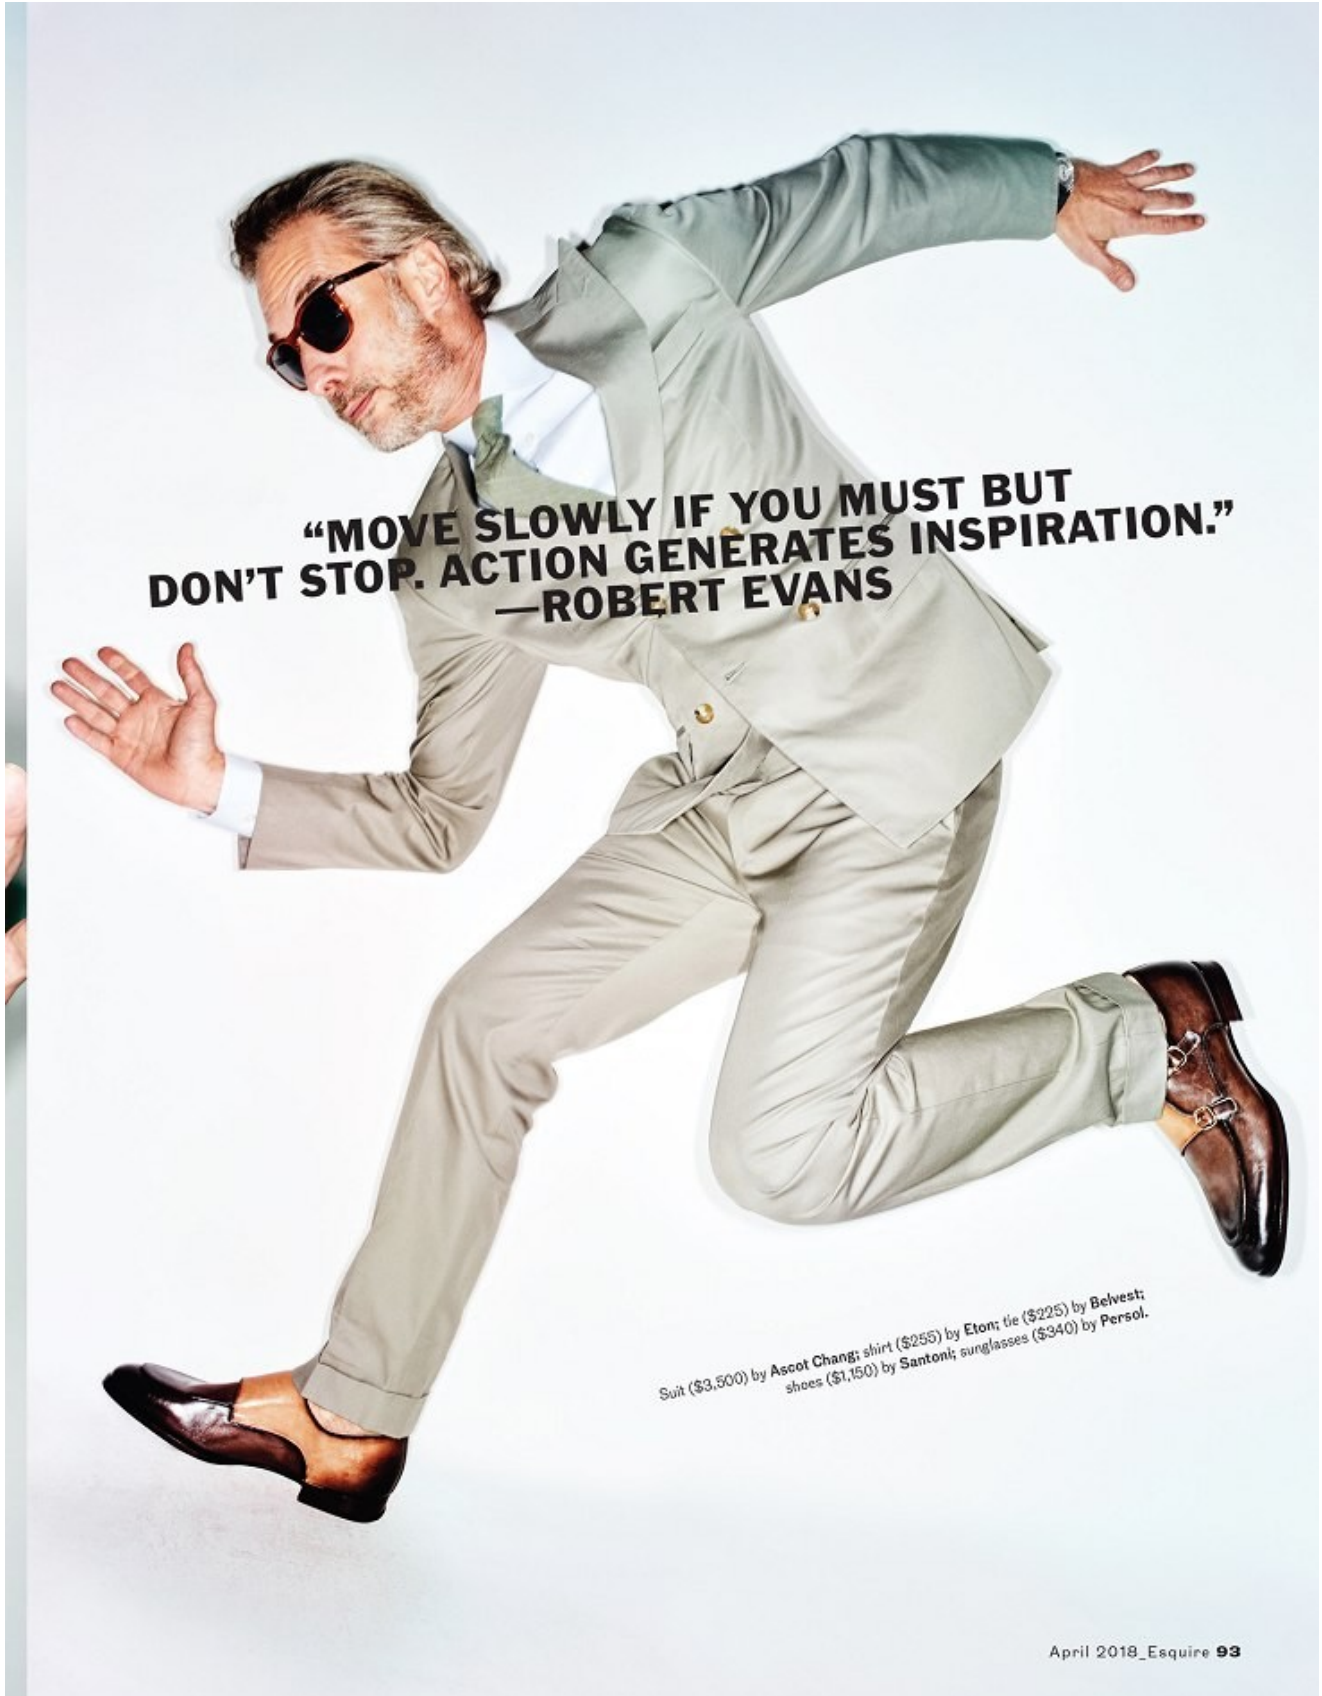

BOSS MODELS

CAPE TOWN

**“MOVE SLOWLY IF YOU MUST BUT
DON'T STOP. ACTION GENERATES INSPIRATION.”
—ROBERT EVANS**

Suit ($3,500) by **Ascot Chang**; shirt ($255) by **Eton**; tie ($225) by **Belvest**;
shoes ($1,150) by **Santoni**; sunglasses ($340) by **Persol**.

April 2018_Esquire 93

BEN SHAUL

Height: 183cm Chest: 99cm Waist: 81cm Suit: 40 R Shoe: 11.5 UK Hair: Brown Eyes: Green