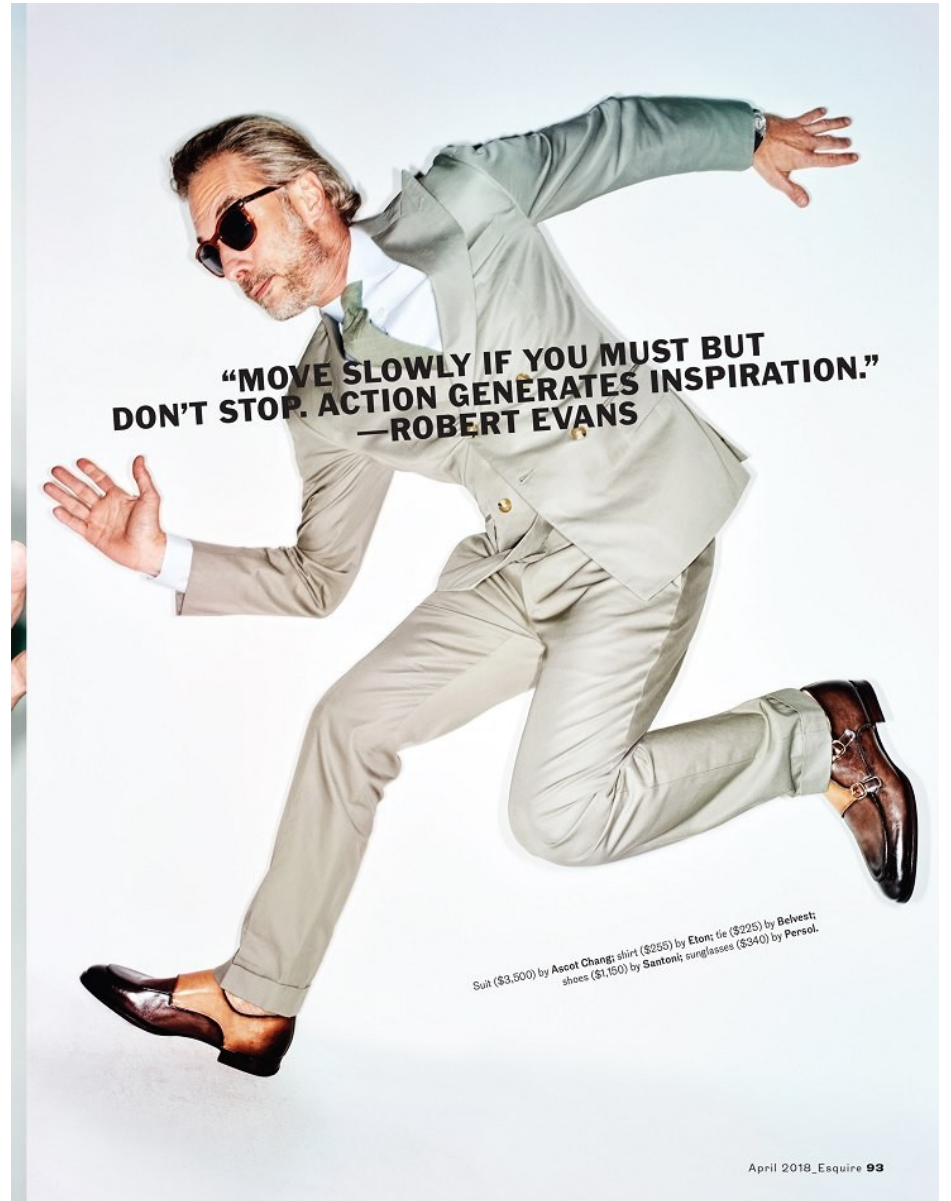

BOSS MODELS

CAPE TOWN

BEN SHAUL

Height: 183cm Chest: 99cm Waist: 81cm Suit: 40 R Shoe: 11.5 UK Hair: Brown Eyes: Green