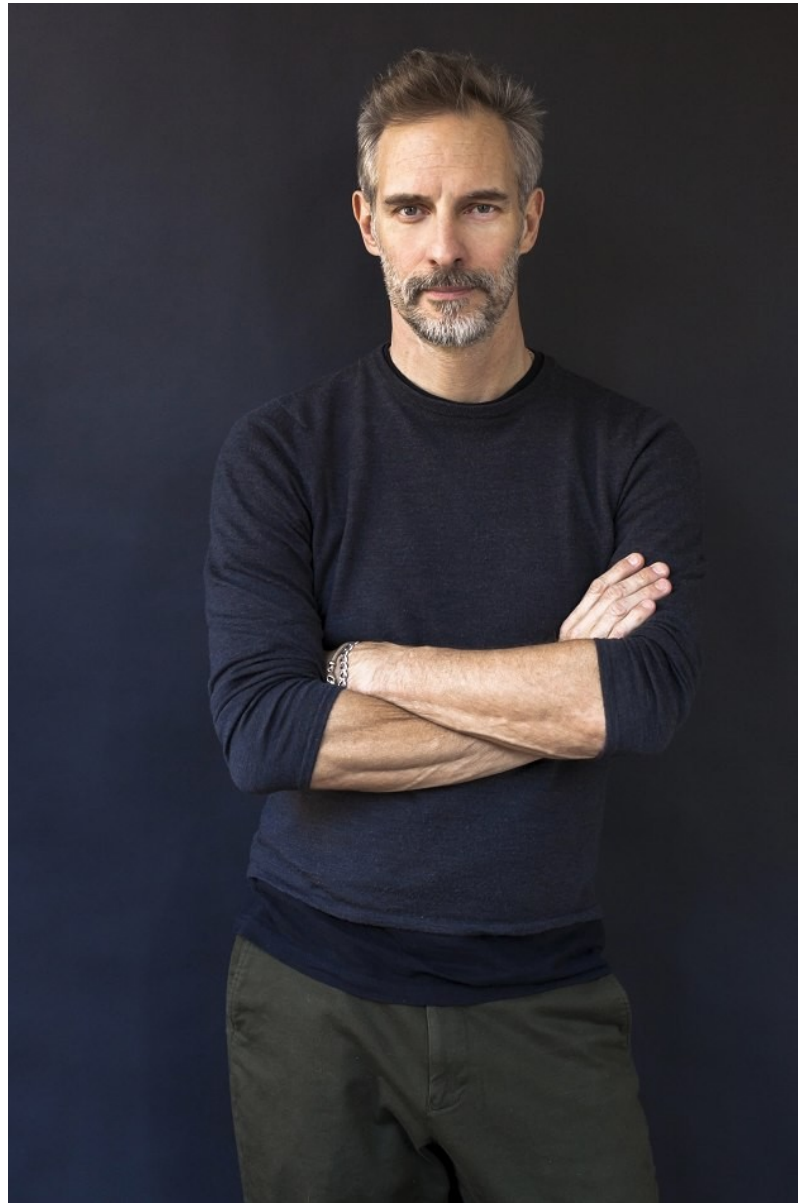

# BOSS MODELS

CAPE TOWN

**BEN SHAUL**

Height: 183cm Chest: 99cm Waist: 81cm Suit: 40 R Shoe: 11.5 UK Hair: Brown Eyes: Green

# BOSS MODELS

CAPE TOWN

BEN SHAUL

Height: 183cm Chest: 99cm Waist: 81cm Suit: 40 R Shoe: 11.5 UK Hair: Brown Eyes: Green