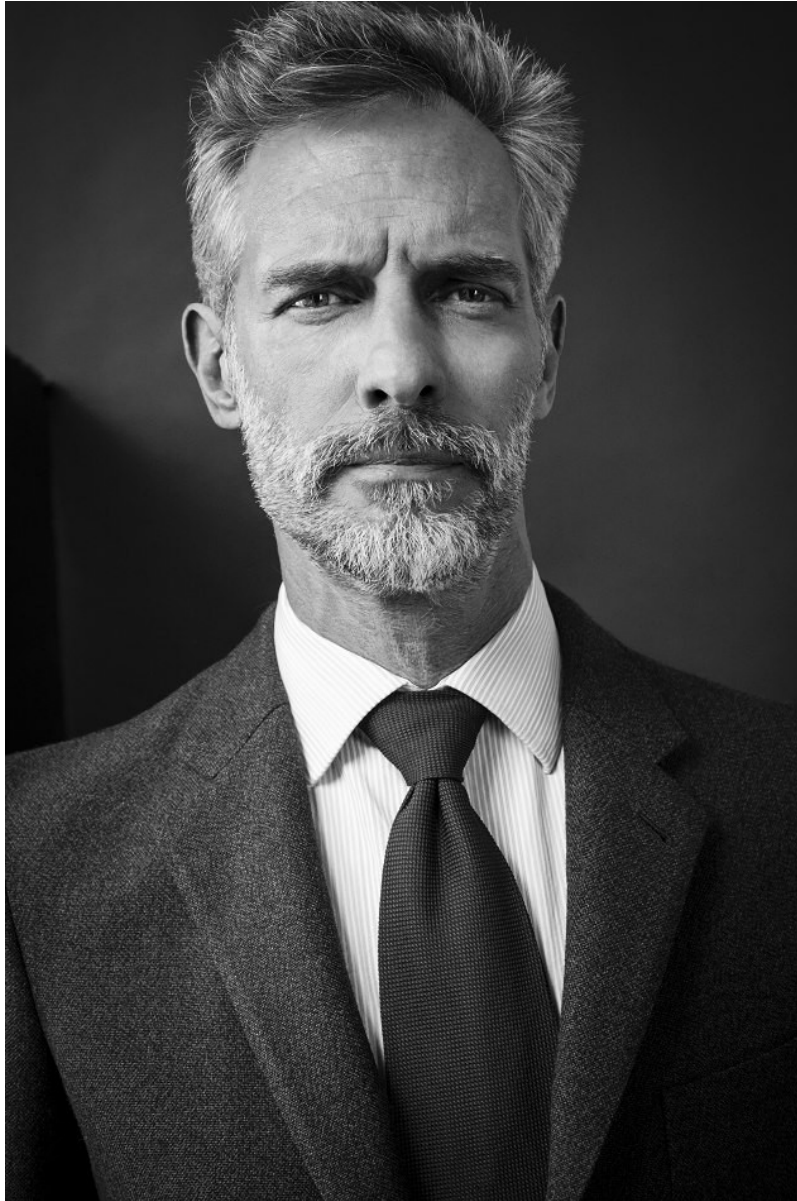

BOSS MODELS

CAPE TOWN

从左到右
Sebastian
花田家利康社长 Roberto Cavalli
白色棉质背心 私人物品
黑色棉质 袖口物品
格纹拉领棉衫 Louis Vuitton
Ben
蓝色西装 蓝色棉质衬衫
白色 Calvin Klein Collection
白色棉质背心 私人物品
Harrison
蓝色开领羊毛针织衫 白色外套 白色棉质蓝色衬衣
白色领带 白色 Polo Ralph Lauren

BEN SHAUL

Height: 183cm Chest: 99cm Waist: 81cm Suit: 40 R Shoe: 11.5 UK Hair: Brown Eyes: Green