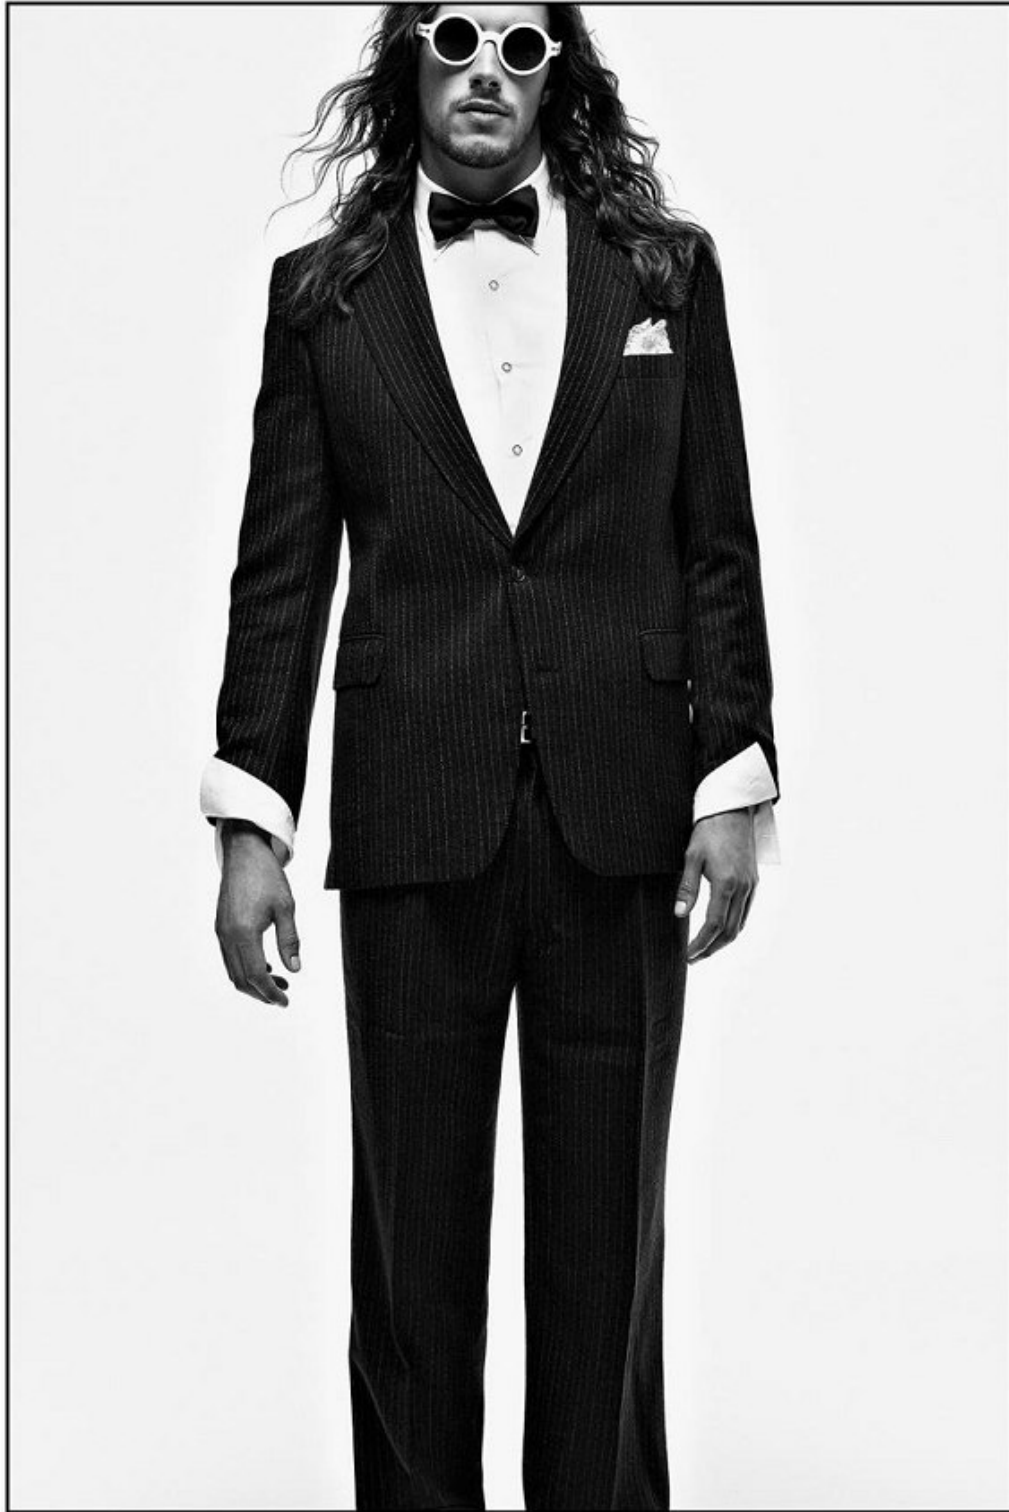

WIM DE KLERK

BOSS MODELS

CAPE TOWN

Height: 189cm Chest: 101cm Waist: 85cm Suit: 40 L Shoe: 11 UK Hair: Brown Eyes: Green