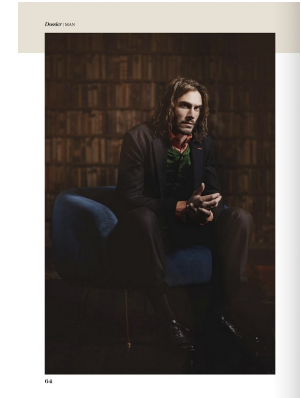

BOSS MODELS

CAPE TOWN

WIM DE KLERK

Height: 189cm Chest: 101cm Waist: 85cm Suit: 40 L Shoe: 11 UK Hair: Brown Eyes: Green

BOSS MODELS

CAPE TOWN

WIM DE KLERK

Height: 189cm Chest: 101cm Waist: 85cm Suit: 40 L Shoe: 11 UK Hair: Brown Eyes: Green