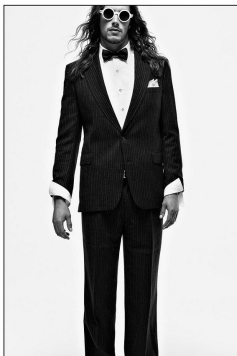

BOSS MODELS

CAPE TOWN

WIM DE KLERK

Height: 189cm Chest: 101cm Waist: 85cm Suit: 40 L Shoe: 11 UK Hair: Brown Eyes: Green

BOSS MODELS

CAPE TOWN

WIM DE KLERK

Height: 189cm Chest: 101cm Waist: 85cm Suit: 40 L Shoe: 11 UK Hair: Brown Eyes: Green