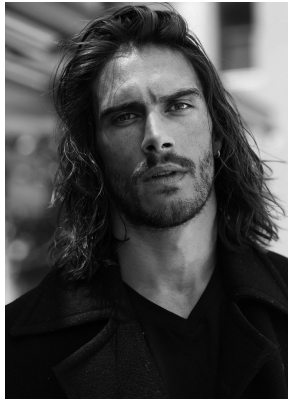

BOSS MODELS

CAPE TOWN

WIM DE KLERK

Height: 189cm Chest: 101cm Waist: 85cm Suit: 40 L Shoe: 11 UK Hair: Brown Eyes: Green

BOSS MODELS

CAPE TOWN

WIM DE KLERK

Height: 189cm Chest: 101cm Waist: 85cm Suit: 40 L Shoe: 11 UK Hair: Brown Eyes: Green