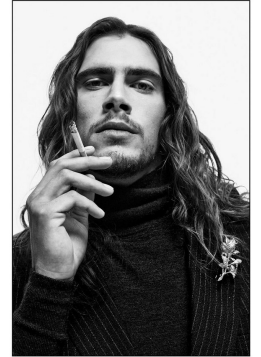

BOSS MODELS

CAPE TOWN

WIM DE KLERK

Height: 189cm Chest: 101cm Waist: 85cm Suit: 40 L Shoe: 11 UK Hair: Brown Eyes: Green

BOSS MODELS

CAPE TOWN

WIM DE KLERK

Height: 189cm Chest: 101cm Waist: 85cm Suit: 40 L Shoe: 11 UK Hair: Brown Eyes: Green