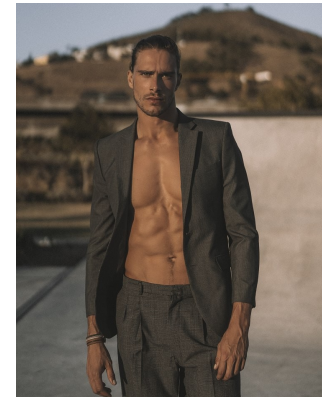

BOSS MODELS

CAPE TOWN

WIM DE KLERK

Height: 189cm Chest: 101cm Waist: 85cm Suit: 40 L Shoe: 11 UK Hair: Brown Eyes: Green

BOSS MODELS

CAPE TOWN

WIM DE KLERK

Height: 189cm Chest: 101cm Waist: 85cm Suit: 40 L Shoe: 11 UK Hair: Brown Eyes: Green