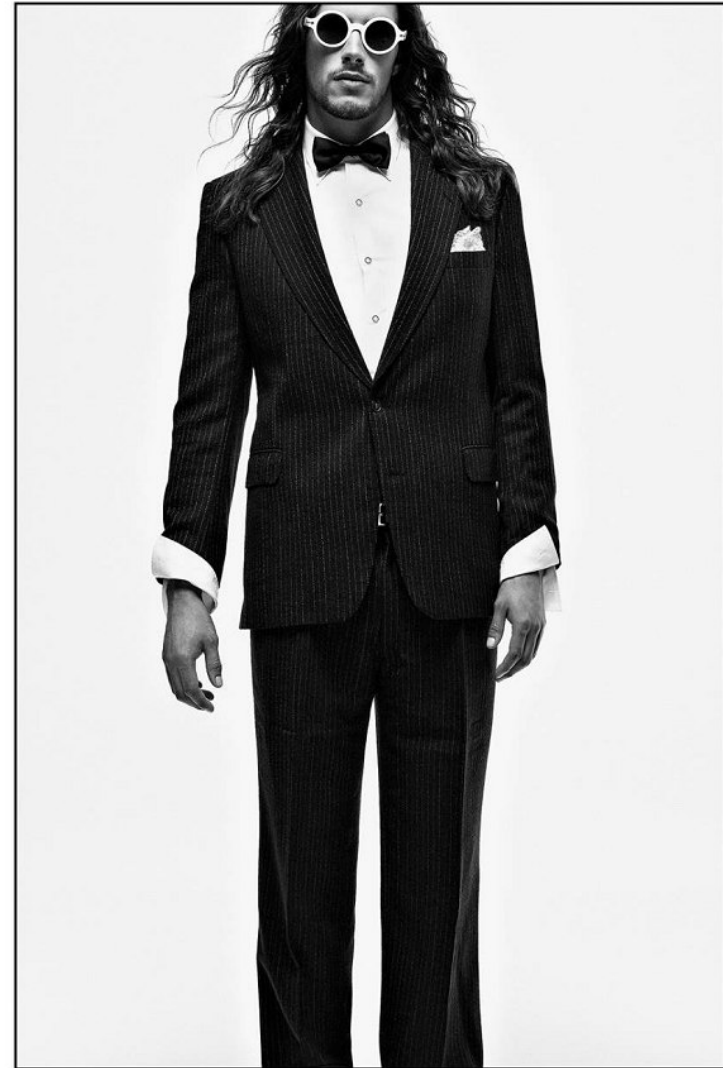

BOSS MODELS

CAPE TOWN

Height: 189cm Chest: 101cm Waist: 85cm Suit: 40 L Shoe: 11 UK Hair: Brown Eyes: Green