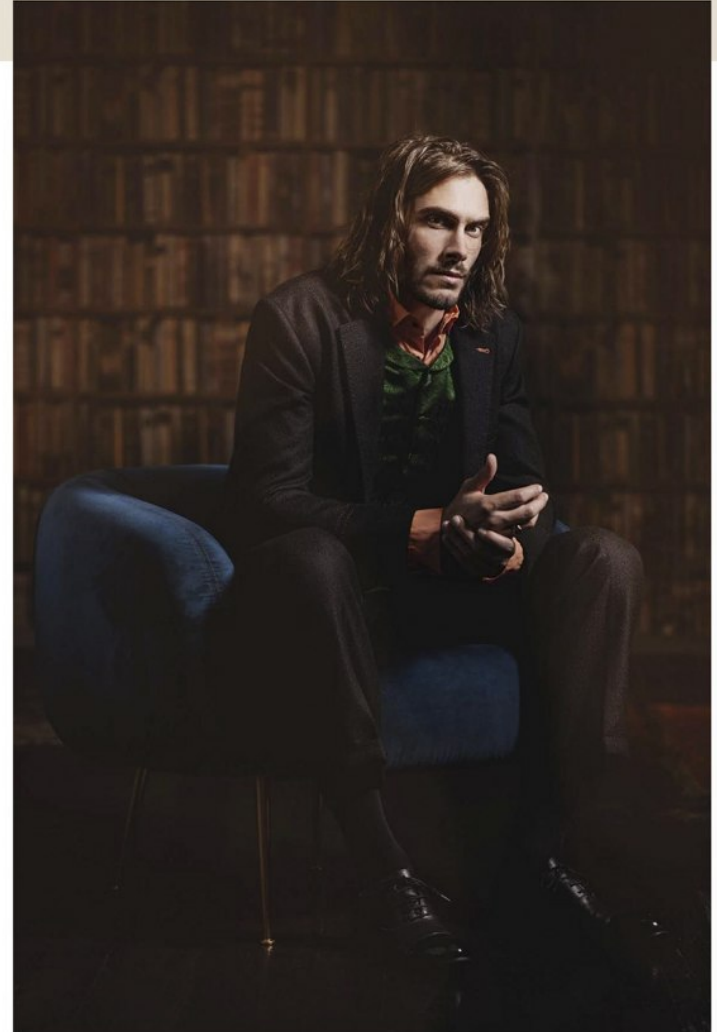

WIM DE KLERK

Height: 189cm Chest: 101cm Waist: 85cm Suit: 40 L Shoe: 11 UK Hair: Brown Eyes: Green

BOSS MODELS

CAPE TOWN

Dossier | MAN

64

WIM DE KLERK

Height: 189cm Chest: 101cm Waist: 85cm Suit: 40 L Shoe: 11 UK Hair: Brown Eyes: Green