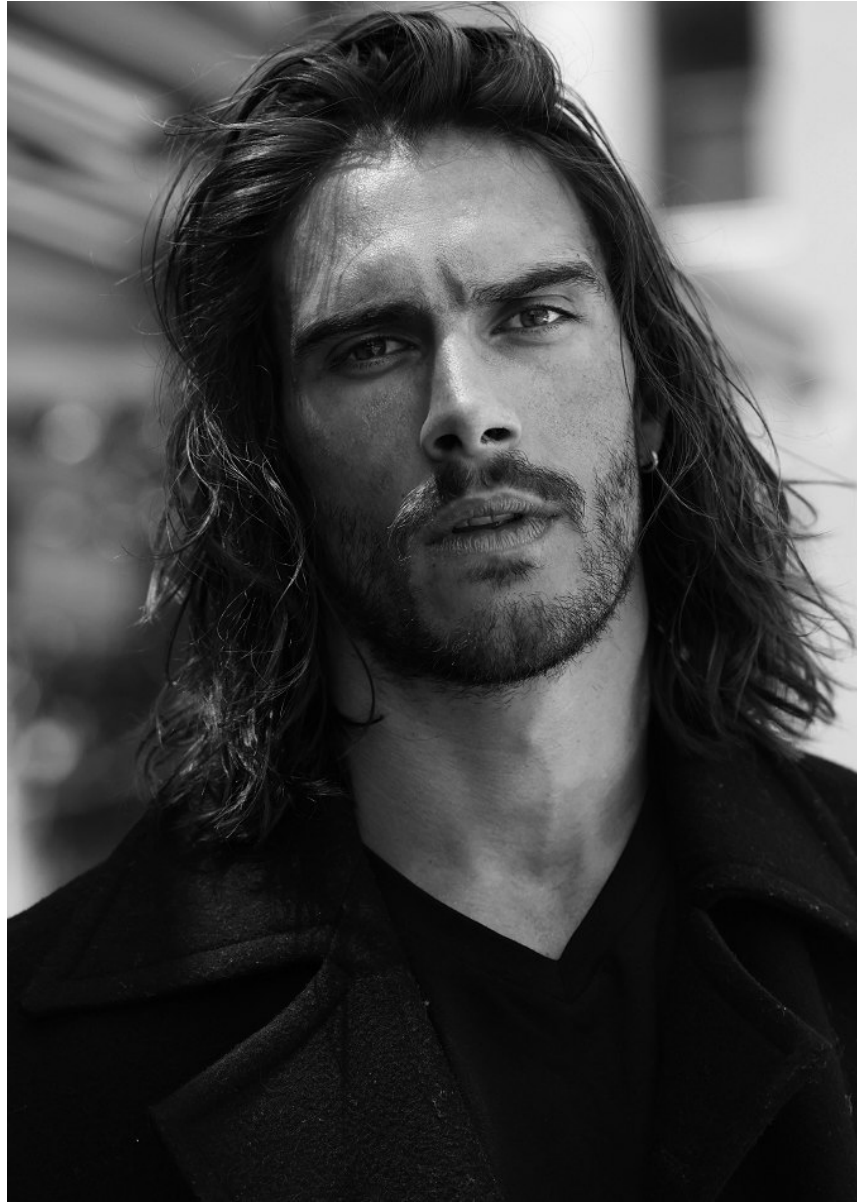

BOSS MODELS

CAPE TOWN

WIM DE KLERK

Height: 189cm Chest: 101cm Waist: 85cm Suit: 40 L Shoe: 11 UK Hair: Brown Eyes: Green

BOSS MODELS

CAPE TOWN

WIM DE KLERK

Height: 189cm Chest: 101cm Waist: 85cm Suit: 40 L Shoe: 11 UK Hair: Brown Eyes: Green