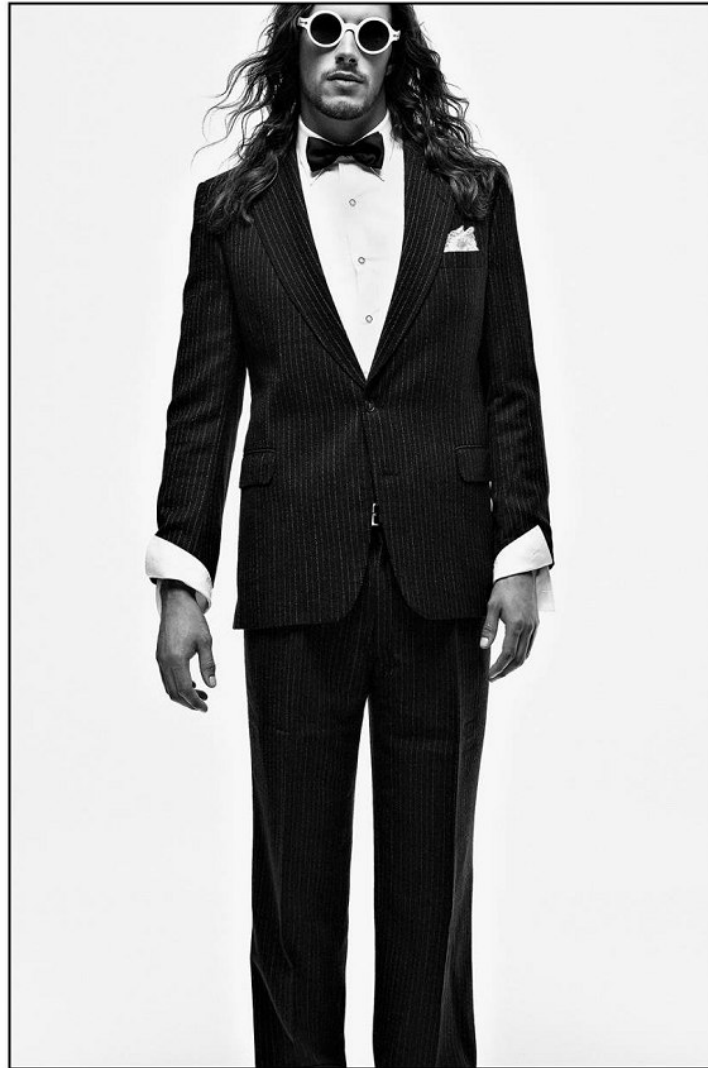

WIM DE KLERK

BOSS MODELS

CAPE TOWN

Height: 192cm Chest: 106cm Waist: 88cm Suit: 40 L Shoe: 11 UK Hair: Brown Eyes: Green