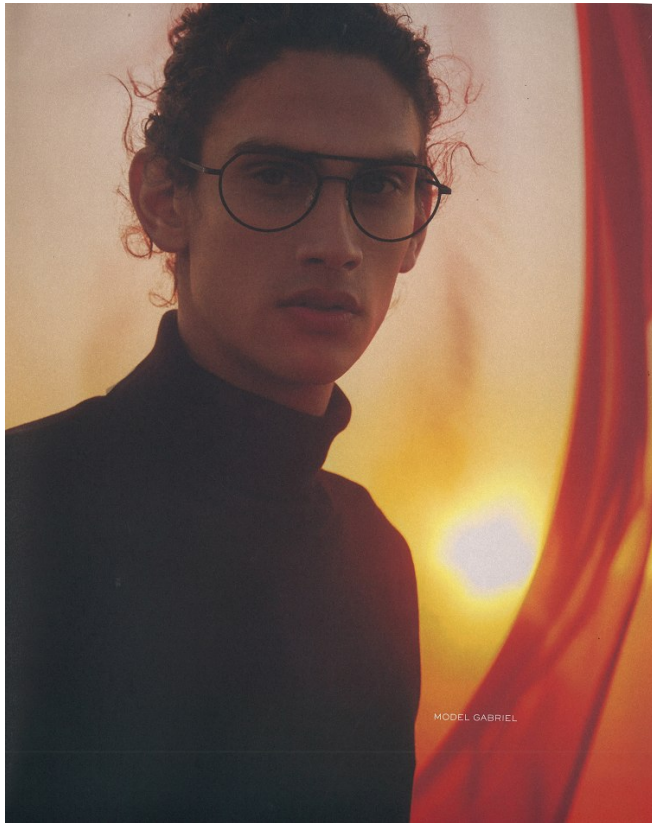

BOSS MODELS

CAPE TOWN

LIAM DU PLESSIS

Height: 185cm Chest: 98cm Waist: 75cm Suit: 38 R Shoe: 10 UK Hair: Brown Eyes: Green