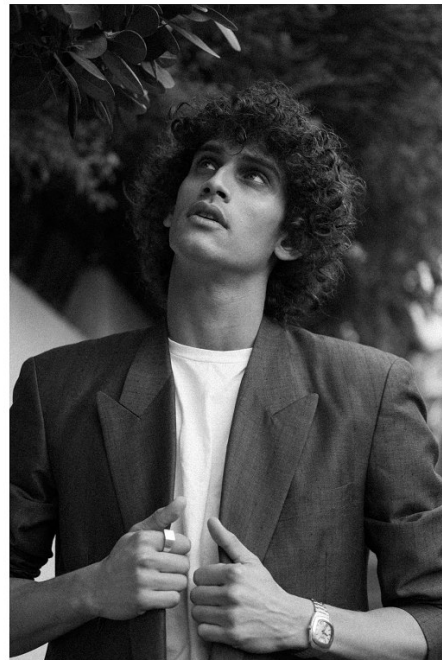

# BOSS MODELS

CAPE TOWN

LIAM DU PLESSIS

Height: 185cm Chest: 98cm Waist: 74cm Suit: 38 R Shoe: 10 UK Hair: Brown Eyes: Green

# BOSS MODELS

CAPE TOWN