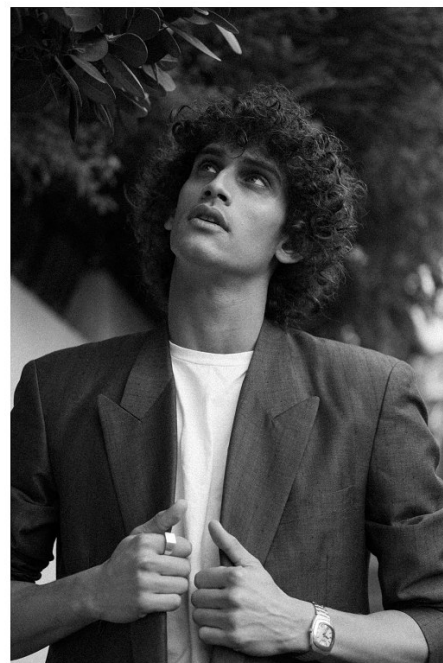

# BOSS MODELS

CAPE TOWN

LIAM DU PLESSIS

Height: 185cm Chest: 98cm Waist: 75cm Suit: 38 R Shoe: 10 UK Hair: Brown Eyes: Green