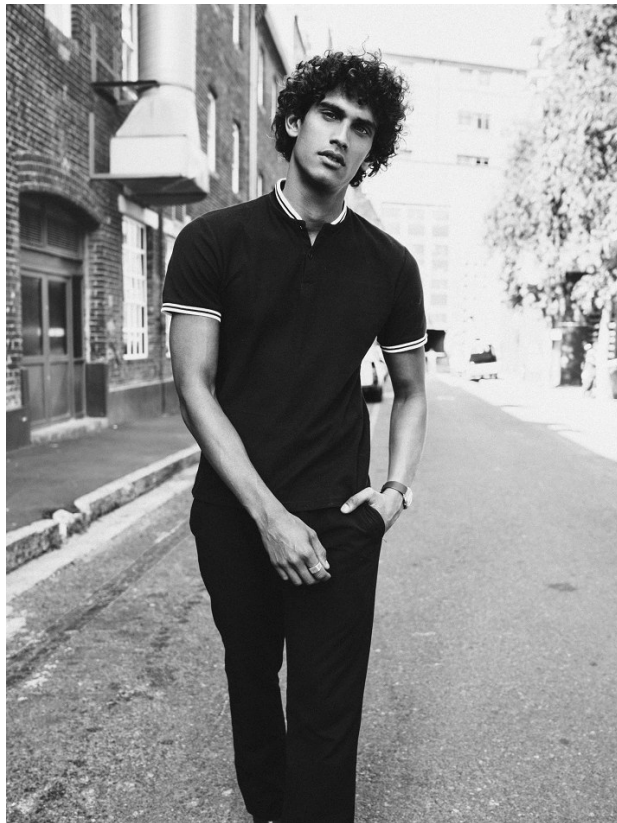

BOSS MODELS

CAPE TOWN

LIAM DU PLESSIS

Height: 185cm Chest: 98cm Waist: 75cm Suit: 38 R Shoe: 10 UK Hair: Brown Eyes: Green