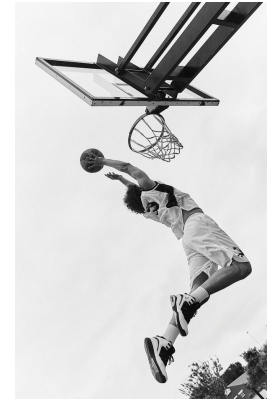

LIAM DU PLESSIS

Height: 185cm Chest: 98cm Waist: 75cm Suit: 38 R Shoe: 10 UK Hair: Brown Eyes: Green