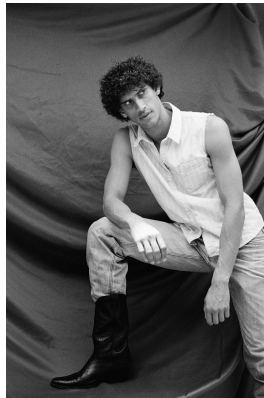

# BOSS MODELS

CAPE TOWN

## LIAM DU PLESSIS

Height: 185cm Chest: 98cm Waist: 75cm Suit: 38 R Shoe: 10 UK Hair: Brown Eyes: Green

# BOSS MODELS

CAPE TOWN

MADE TO MOVE. LIKE YOU.

LIAM DU PLESSIS

Height: 185cm Chest: 98cm Waist: 75cm Suit: 38 R Shoe: 10 UK Hair: Brown Eyes: Green