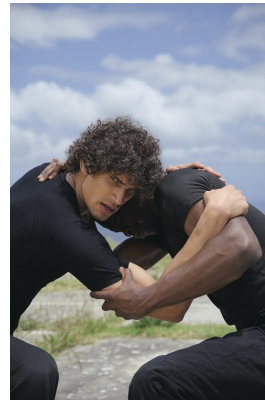

BOSS MODELS

CAPE TOWN

LIAM DU PLESSIS

Height: 185cm Chest: 98cm Waist: 74cm Suit: 38 R Shoe: 10 UK Hair: Brown Eyes: Green

BOSS MODELS

CAPE TOWN

MADE TO MOVE. LIKE YOU.

LIAM DU PLESSIS

Height: 185cm Chest: 98cm Waist: 74cm Suit: 38 R Shoe: 10 UK Hair: Brown Eyes: Green

BOSS MODELS

CAPE TOWN

LIAM DU PLESSIS

Height: 185cm Chest: 98cm Waist: 74cm Suit: 38 R Shoe: 10 UK Hair: Brown Eyes: Green