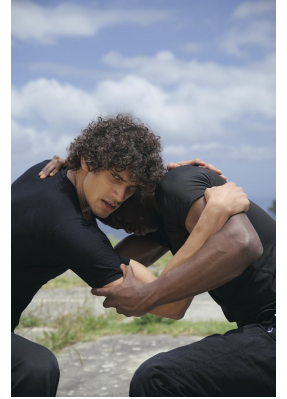

BOSS MODELS

CAPE TOWN

MADE TO MOVE. LIKE YOU.

LIAM DU PLESSIS

Height: 185cm Chest: 98cm Waist: 74cm Suit: 38 R Shoe: 10 UK Hair: Brown Eyes: Green

BOSS MODELS

CAPE TOWN

LIAM DU PLESSIS

Height: 185cm Chest: 98cm Waist: 74cm Suit: 38 R Shoe: 10 UK Hair: Brown Eyes: Green