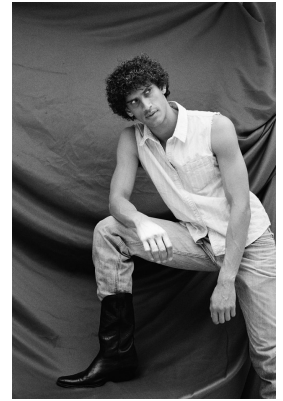

BOSS MODELS

CAPE TOWN

LIAM DU PLESSIS

Height: 185cm Chest: 98cm Waist: 74cm Suit: 38 R Shoe: 10 UK Hair: Brown Eyes: Green

BOSS MODELS

CAPE TOWN

MADE TO MOVE. LIKE YOU.

LIAM DU PLESSIS

Height: 185cm Chest: 98cm Waist: 74cm Suit: 38 R Shoe: 10 UK Hair: Brown Eyes: Green

BOSS MODELS

CAPE TOWN

LIAM DU PLESSIS

Height: 185cm Chest: 98cm Waist: 74cm Suit: 38 R Shoe: 10 UK Hair: Brown Eyes: Green