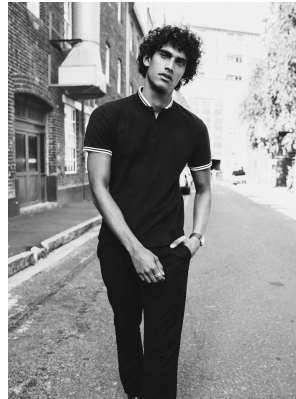

BOSS MODELS

CAPE TOWN

LIAM DU PLESSIS

Height: 185cm Chest: 98cm Waist: 74cm Suit: 38 R Shoe: 10 UK Hair: Brown Eyes: Green

BOSS MODELS

CAPE TOWN

MADE TO MOVE. LIKE YOU.

LIAM DU PLESSIS

Height: 185cm Chest: 98cm Waist: 74cm Suit: 38 R Shoe: 10 UK Hair: Brown Eyes: Green

BOSS MODELS

CAPE TOWN

LIAM DU PLESSIS

Height: 185cm Chest: 98cm Waist: 74cm Suit: 38 R Shoe: 10 UK Hair: Brown Eyes: Green