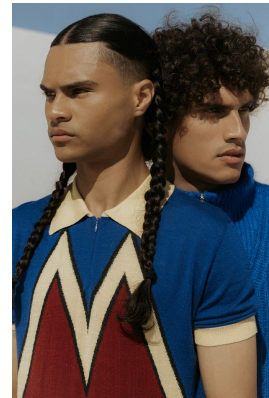

BOSS MODELS

CAPE TOWN

MADE TO MOVE. LIKE YOU.

LIAM DU PLESSIS

Height: 185cm Chest: 98cm Waist: 74cm Suit: 38 R Shoe: 10 UK Hair: Brown Eyes: Green

BOSS MODELS

CAPE TOWN

LIAM DU PLESSIS

Height: 185cm Chest: 98cm Waist: 74cm Suit: 38 R Shoe: 10 UK Hair: Brown Eyes: Green