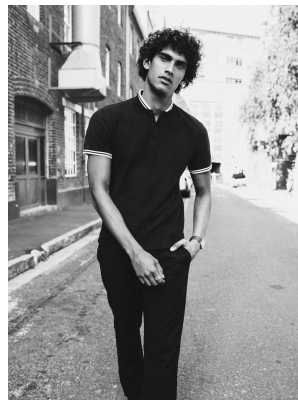

# BOSS MODELS

CAPE TOWN

## LIAM DU PLESSIS

Height: 185cm Chest: 98cm Waist: 75cm Suit: 38 R Shoe: 10 UK Hair: Brown Eyes: Green

# BOSS MODELS

CAPE TOWN

MADE TO MOVE. LIKE YOU.

LIAM DU PLESSIS

Height: 185cm Chest: 98cm Waist: 75cm Suit: 38 R Shoe: 10 UK Hair: Brown Eyes: Green