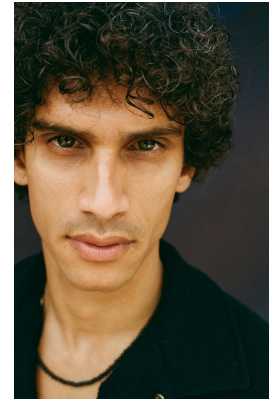

# BOSS MODELS

CAPE TOWN

## LIAM DU PLESSIS

Height: 185cm Chest: 98cm Waist: 75cm Suit: 38 R Shoe: 10 UK Hair: Brown Eyes: Green

# BOSS MODELS

CAPE TOWN

MADE TO MOVE. LIKE YOU.

LIAM DU PLESSIS

Height: 185cm Chest: 98cm Waist: 75cm Suit: 38 R Shoe: 10 UK Hair: Brown Eyes: Green