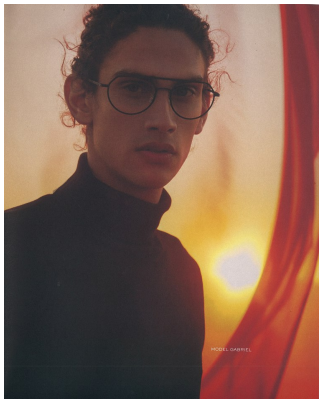

# BOSS MODELS

CAPE TOWN

## LIAM DU PLESSIS

Height: 185cm Chest: 98cm Waist: 75cm Suit: 38 R Shoe: 10 UK Hair: Brown Eyes: Green

# BOSS MODELS

CAPE TOWN

MADE TO MOVE. LIKE YOU.

LIAM DU PLESSIS

Height: 185cm Chest: 98cm Waist: 75cm Suit: 38 R Shoe: 10 UK Hair: Brown Eyes: Green