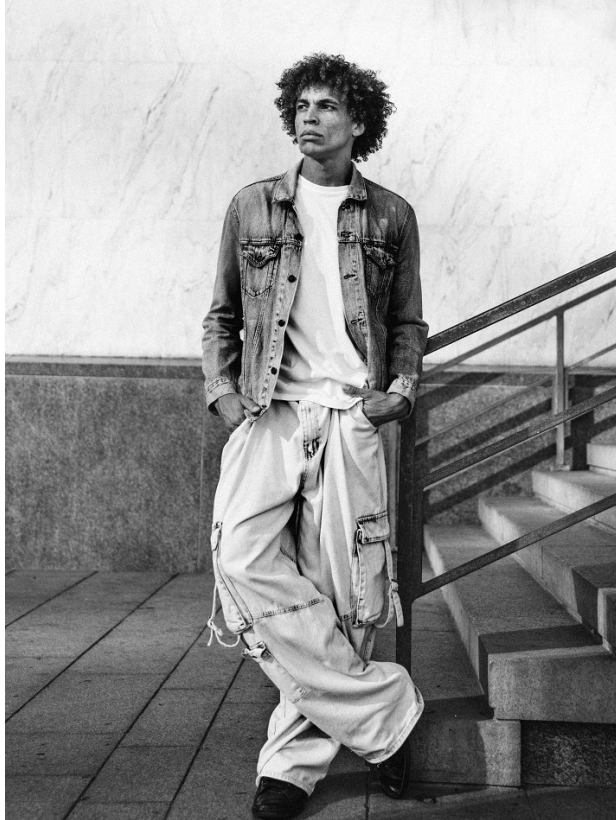

BOSS MODELS

CAPE TOWN

JC MYBURGH

Height: 185cm Chest: 96cm Waist: 73cm Suit: 38 R Shoe: 10 UK Hair: Brown Eyes: Brown

BOSS MODELS

CAPE TOWN

JC MYBURGH

Height: 185cm Chest: 96cm Waist: 73cm Suit: 38 R Shoe: 10 UK Hair: Brown Eyes: Brown

BOSS MODELS

CAPE TOWN

JC MYBURGH

Height: 185cm Chest: 96cm Waist: 73cm Suit: 38 R Shoe: 10 UK Hair: Brown Eyes: Brown