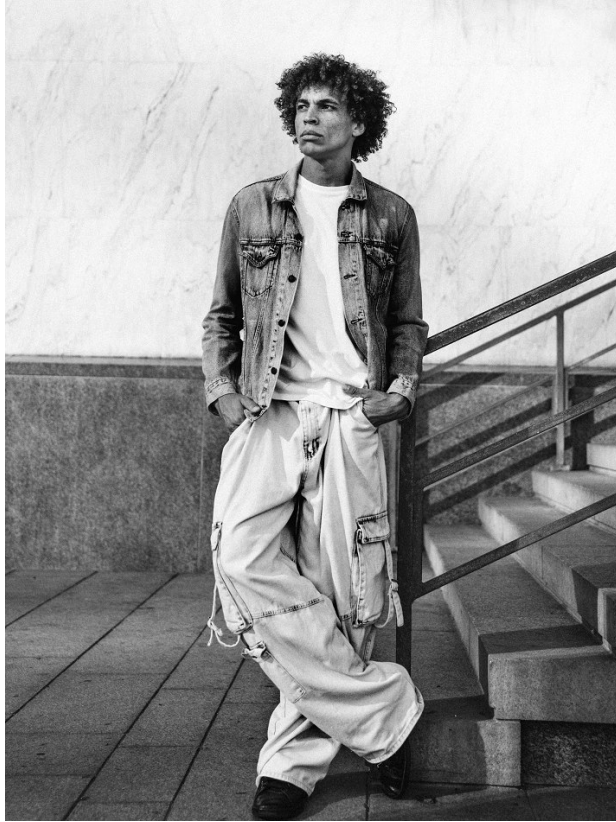

# BOSS MODELS

CAPE TOWN

JC MYBURGH

Height: 185cm Chest: 96cm Waist: 73cm Suit: 38 R Shoe: 10 UK Hair: Brown Eyes: Brown

# BOSS MODELS

CAPE TOWN