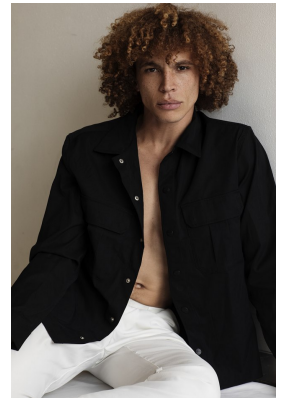

BOSS MODELS

CAPE TOWN

JC MYBURGH

Height: 185cm Chest: 96cm Waist: 73cm Suit: 38 R Shoe: 10 UK Hair: Brown Eyes: Brown

BOSS MODELS

CAPE TOWN

JC MYBURGH

Height: 185cm Chest: 96cm Waist: 73cm Suit: 38 R Shoe: 10 UK Hair: Brown Eyes: Brown