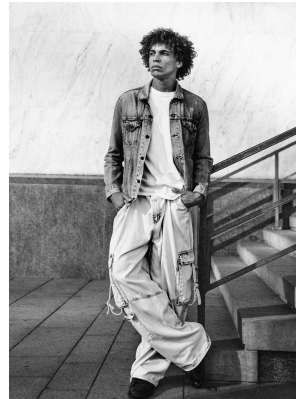

BOSS MODELS

CAPE TOWN

JC MYBURGH

Height: 185cm Chest: 96cm Waist: 73cm Suit: 38 R Shoe: 10 UK Hair: Brown Eyes: Brown

BOSS MODELS

CAPE TOWN

JC MYBURGH

Height: 185cm Chest: 96cm Waist: 73cm Suit: 38 R Shoe: 10 UK Hair: Brown Eyes: Brown