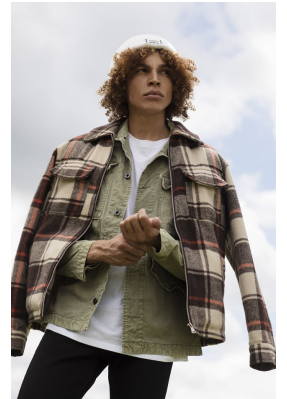

BOSS MODELS

CAPE TOWN

JC MYBURGH

Height: 185cm Chest: 96cm Waist: 73cm Suit: 38 R Shoe: 10 UK Hair: Brown Eyes: Brown