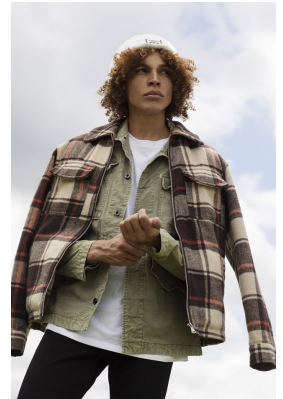

BOSS MODELS

CAPE TOWN

JC MYBURGH

Height: 185cm Chest: 96cm Waist: 73cm Suit: 38 R Shoe: 10 UK Hair: Brown Eyes: Brown

BOSS MODELS

CAPE TOWN

JC MYBURGH

Height: 185cm Chest: 96cm Waist: 73cm Suit: 38 R Shoe: 10 UK Hair: Brown Eyes: Brown