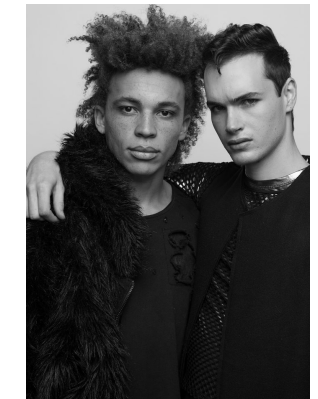

BOSS MODELS

CAPE TOWN

JC MYBURGH

Height: 185cm Chest: 93cm Waist: 77cm Suit: 38 R Shoe: 10 UK Hair: Brown Eyes: Brown

BOSS MODELS

CAPE TOWN

JC MYBURGH

Height: 185cm Chest: 93cm Waist: 77cm Suit: 38 R Shoe: 10 UK Hair: Brown Eyes: Brown