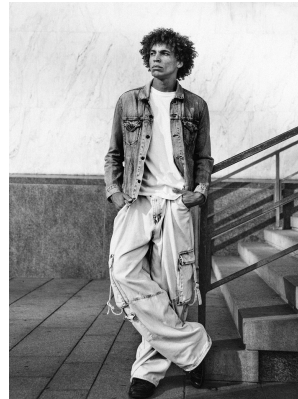

BOSS MODELS

CAPE TOWN

JC MYBURGH

Height: 185cm Chest: 96cm Waist: 73cm Suit: 38 R Shoe: 10 UK Hair: Brown Eyes: Brown