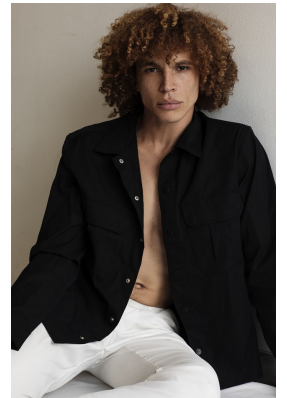

BOSS MODELS

CAPE TOWN

JC MYBURGH

Height: 185cm Chest: 96cm Waist: 73cm Suit: 38 R Shoe: 10 UK Hair: Brown Eyes: Brown