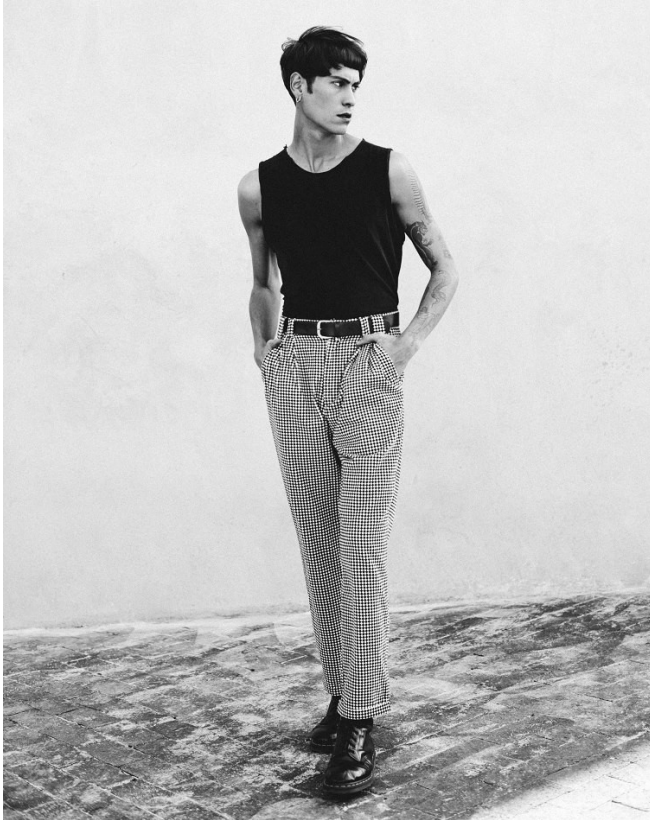

BOSS MODELS

CAPE TOWN

ARMAND DICKER

Height: 189cm Chest: 98cm Waist: 76cm Suit: 38 L Shoe: 10 UK Hair: Brown Eyes: Green/Brown