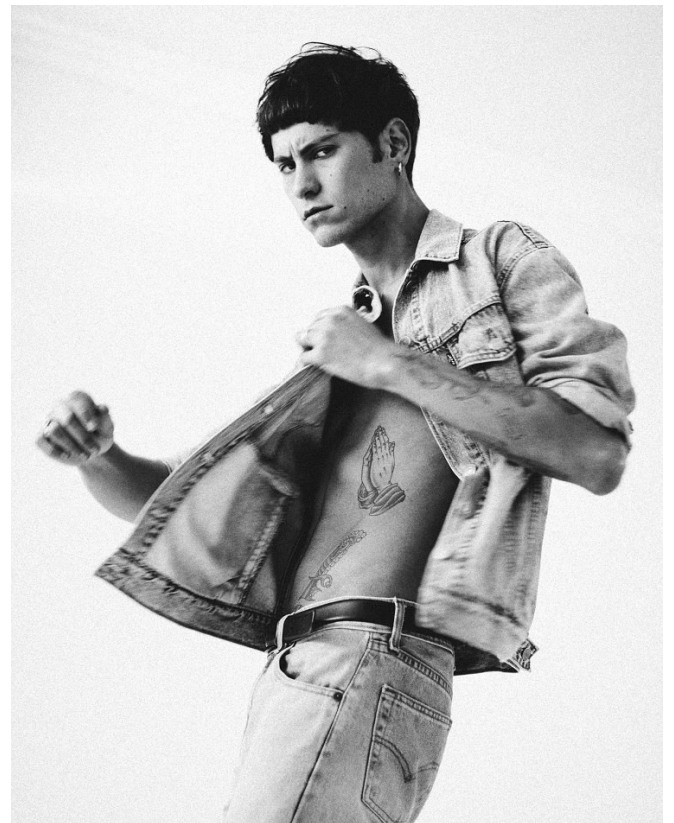

BOSS MODELS

CAPE TOWN

VANGUARD

19

ARMAND DICKER

Height: 189cm Chest: 98cm Waist: 76cm Suit: 38 L Shoe: 10 UK Hair: Brown Eyes: Green/Brown

BOSS MODELS

CAPE TOWN

Left and right page
Silk shirt and trousers are vintage
HUF MAGAZINE #93

ARMAND DICKER

Height: 189cm Chest: 98cm Waist: 76cm Suit: 38 L Shoe: 10 UK Hair: Brown Eyes: Green/Brown

BOSS MODELS

CAPE TOWN

ARMAND DICKER

BOSS MODELS

CAPE TOWN

ARMAND DICKER

Height: 189cm Chest: 98cm Waist: 76cm Suit: 38 L Shoe: 10 UK Hair: Brown Eyes: Green/Brown

BOSS MODELS

CAPE TOWN

ARMAND DICKER

Height: 189cm Chest: 98cm Waist: 76cm Suit: 38 L Shoe: 10 UK Hair: Brown Eyes: Green/Brown

BOSS MODELS

CAPE TOWN

ARMAND DICKER

Height: 189cm Chest: 98cm Waist: 76cm Suit: 38 L Shoe: 10 UK Hair: Brown Eyes: Green/Brown