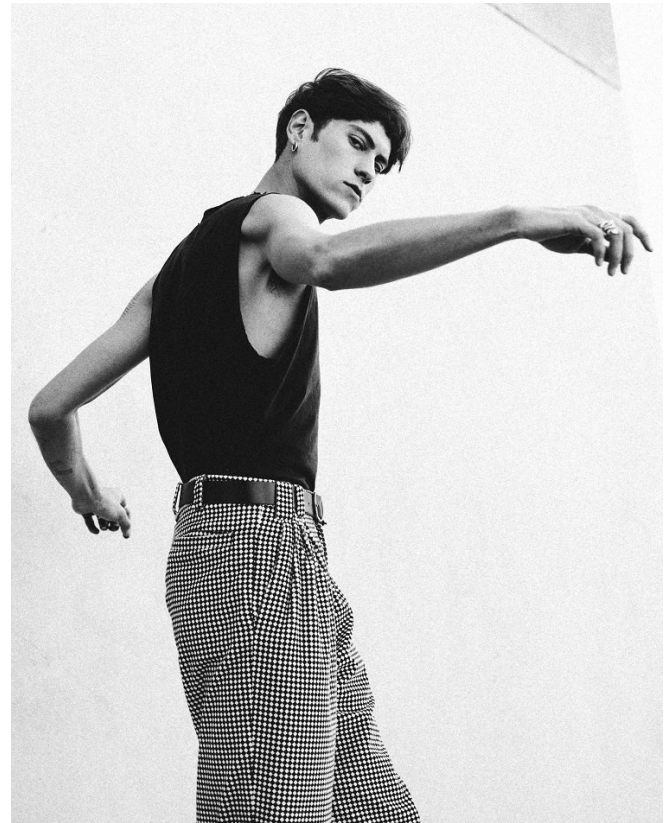

BOSS MODELS

CAPE TOWN

ARMAND DICKER

Height: 189cm Chest: 98cm Waist: 76cm Suit: 38 L Shoe: 10 UK Hair: Brown Eyes: Green/Brown