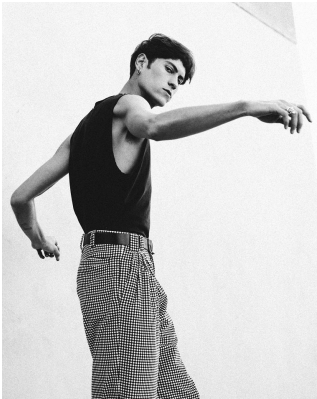

# BOSS MODELS

CAPE TOWN

VANGUARD

VANGUARD

VANGUARD

FEATH'D

## ARMAND DICKER

Height: 189cm Chest: 98cm Waist: 76cm Suit: 38 L Shoe: 10 UK Hair: Brown Eyes: Green/Brown

# BOSS MODELS

CAPE TOWN

ARMAND DICKER

Height: 189cm Chest: 98cm Waist: 76cm Suit: 38 L Shoe: 10 UK Hair: Brown Eyes: Green/Brown