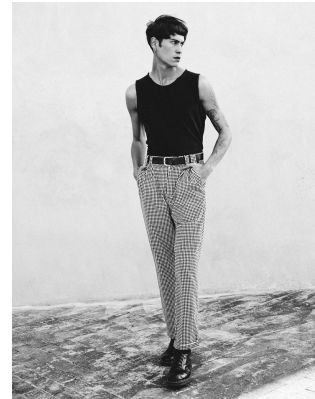

# BOSS MODELS

CAPE TOWN

VANGUARD

VANGUARD

VANGUARD

FEATH'D

## ARMAND DICKER

Height: 189cm Chest: 98cm Waist: 76cm Suit: 38 L Shoe: 10 UK Hair: Brown Eyes: Green/Brown

# BOSS MODELS

CAPE TOWN

ARMAND DICKER

Height: 189cm Chest: 98cm Waist: 76cm Suit: 38 L Shoe: 10 UK Hair: Brown Eyes: Green/Brown