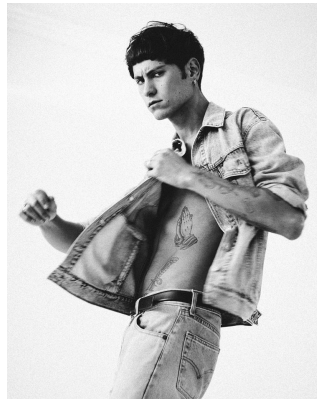

# BOSS MODELS

CAPE TOWN

VANGUARD

VANGUARD

VANGUARD

FEATH'D

## ARMAND DICKER

Height: 189cm Chest: 98cm Waist: 76cm Suit: 38 L Shoe: 10 UK Hair: Brown Eyes: Green/Brown

# BOSS MODELS

CAPE TOWN

ARMAND DICKER

Height: 189cm Chest: 98cm Waist: 76cm Suit: 38 L Shoe: 10 UK Hair: Brown Eyes: Green/Brown