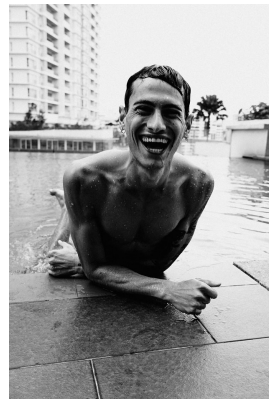

# BOSS MODELS

CAPE TOWN

VANGUARD

VANGUARD

VANGUARD

FEATH'D

## ARMAND DICKER

Height: 189cm Chest: 98cm Waist: 76cm Suit: 38 L Shoe: 10 UK Hair: Brown Eyes: Green/Brown

# BOSS MODELS

CAPE TOWN

ARMAND DICKER

Height: 189cm Chest: 98cm Waist: 76cm Suit: 38 L Shoe: 10 UK Hair: Brown Eyes: Green/Brown