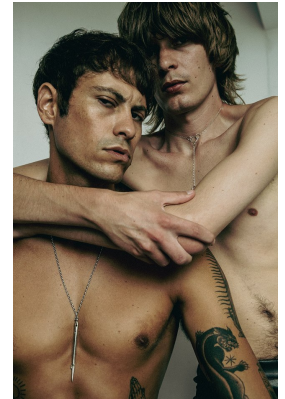

# BOSS MODELS

CAPE TOWN

VANGUARD

VANGUARD

VANGUARD

FEATH'D

## ARMAND DICKER

Height: 189cm Chest: 98cm Waist: 76cm Suit: 38 L Shoe: 10 UK Hair: Brown Eyes: Green/Brown

# BOSS MODELS

CAPE TOWN

ARMAND DICKER

Height: 189cm Chest: 98cm Waist: 76cm Suit: 38 L Shoe: 10 UK Hair: Brown Eyes: Green/Brown