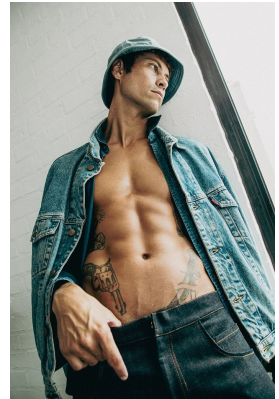

# BOSS MODELS

CAPE TOWN

VANGUARD

VANGUARD

VANGUARD

FEATH'D

## ARMAND DICKER

Height: 189cm Chest: 98cm Waist: 76cm Suit: 38 L Shoe: 10 UK Hair: Brown Eyes: Green/Brown

# BOSS MODELS

CAPE TOWN

ARMAND DICKER

Height: 189cm Chest: 98cm Waist: 76cm Suit: 38 L Shoe: 10 UK Hair: Brown Eyes: Green/Brown