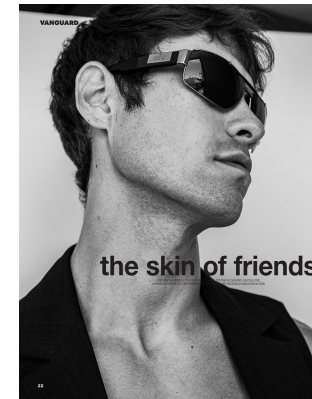

# BOSS MODELS

CAPE TOWN

VANGUARD

VANGUARD

VANGUARD

FEATH'D

## ARMAND DICKER

Height: 189cm Chest: 98cm Waist: 76cm Suit: 38 L Shoe: 10 UK Hair: Brown Eyes: Green/Brown

# BOSS MODELS

CAPE TOWN

ARMAND DICKER

Height: 189cm Chest: 98cm Waist: 76cm Suit: 38 L Shoe: 10 UK Hair: Brown Eyes: Green/Brown