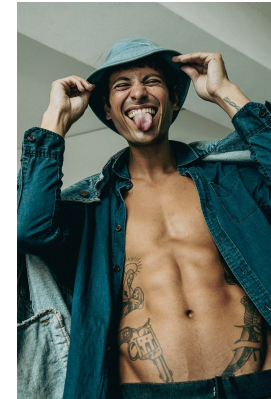

# BOSS MODELS

CAPE TOWN

VANGUARD

VANGUARD

VANGUARD

FEATH'D

## ARMAND DICKER

Height: 189cm Chest: 98cm Waist: 76cm Suit: 38 L Shoe: 10 UK Hair: Brown Eyes: Green/Brown

# BOSS MODELS

CAPE TOWN

ARMAND DICKER

Height: 189cm Chest: 98cm Waist: 76cm Suit: 38 L Shoe: 10 UK Hair: Brown Eyes: Green/Brown