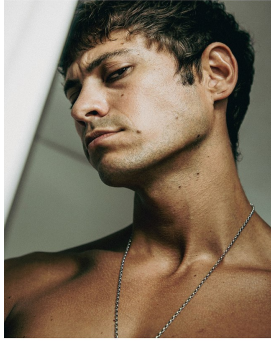

# BOSS MODELS

CAPE TOWN

VANGUARD

VANGUARD

VANGUARD

FEATH'D

## ARMAND DICKER

Height: 189cm Chest: 98cm Waist: 76cm Suit: 38 L Shoe: 10 UK Hair: Brown Eyes: Green/Brown

# BOSS MODELS

CAPE TOWN

ARMAND DICKER

Height: 189cm Chest: 98cm Waist: 76cm Suit: 38 L Shoe: 10 UK Hair: Brown Eyes: Green/Brown