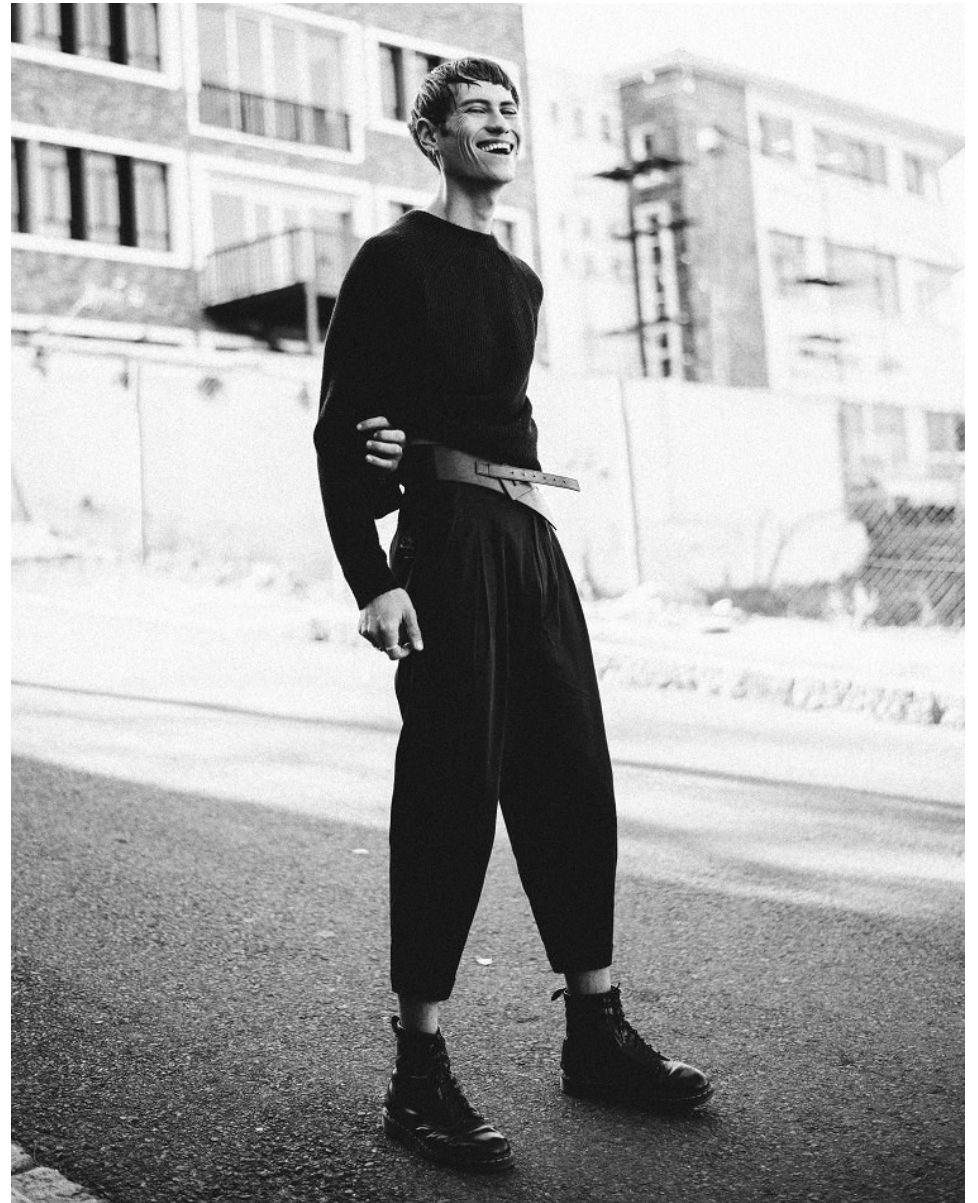

BOSS MODELS

CAPE TOWN

ARMAND DICKER

Height: 189cm Chest: 98cm Waist: 76cm Suit: 38 L Shoe: 10 UK Hair: Brown Eyes: Green/Brown