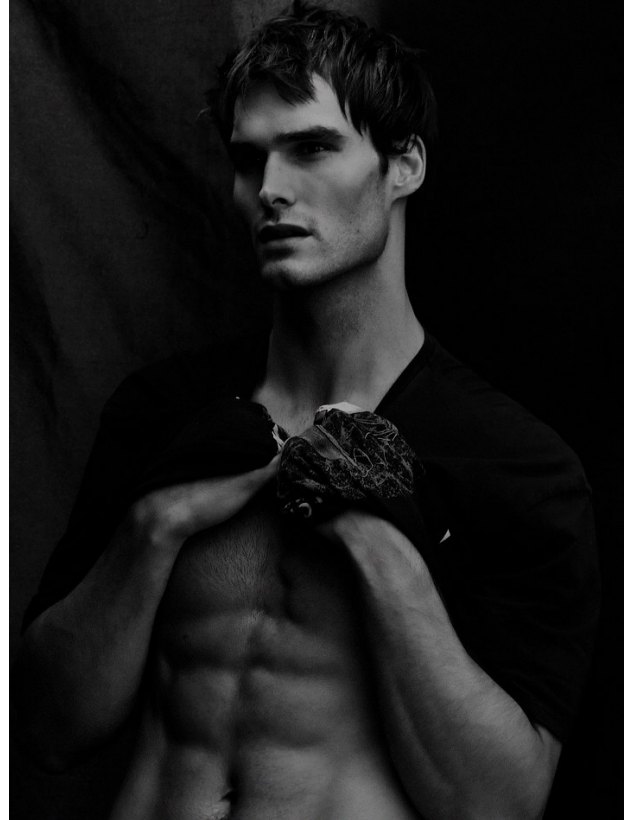

BOSS MODELS

CAPE TOWN

Height: 190cm Chest: 100cm Waist: 81cm Suit: 40 L Shoe: 10.5 UK Hair: Dark Brown Eyes: Brown