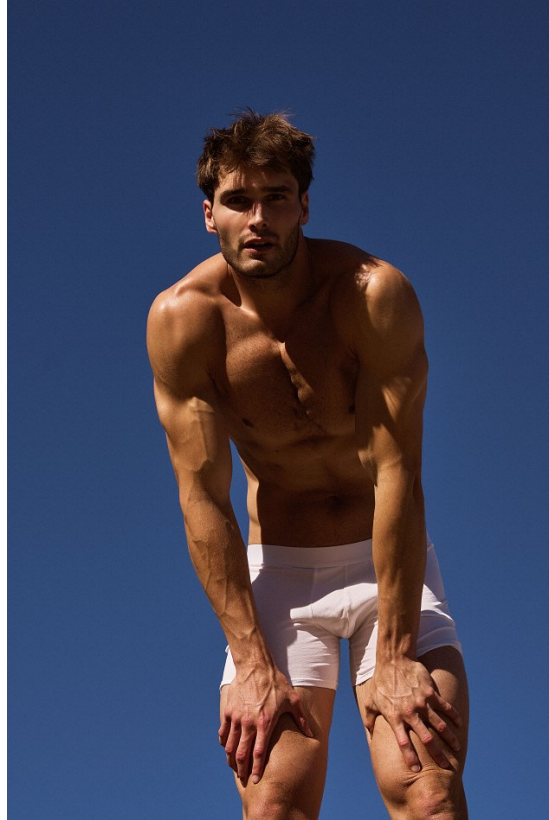

# BOSS MODELS

CAPE TOWN

MICHAEL ROCHE

Height: 190cm Chest: 103cm Waist: 78cm Suit: 40 L Shoe: 11 UK Hair: Dark Brown Eyes: Brown

# BOSS MODELS

CAPE TOWN

**MICHAEL ROCHE**

Height: 190cm Chest: 103cm Waist: 78cm Suit: 40 L Shoe: 11 UK Hair: Dark Brown Eyes: Brown

# BOSS MODELS

CAPE TOWN