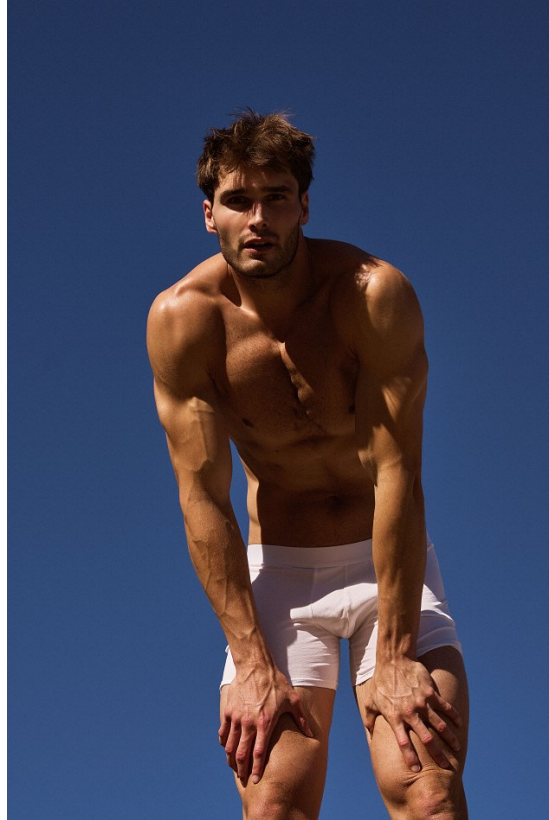

BOSS MODELS

CAPE TOWN

MICHAEL ROCHE

Height: 190cm Chest: 103cm Waist: 78cm Suit: 40 L Shoe: 11 UK Hair: Dark Brown Eyes: Brown

BOSS MODELS

CAPE TOWN

MICHAEL ROCHE

Height: 190cm Chest: 103cm Waist: 78cm Suit: 40 L Shoe: 11 UK Hair: Dark Brown Eyes: Brown

BOSS MODELS

CAPE TOWN

BLACK WHITE

What's easier than a black and white combo? Keep the wind out with a jacket from windbreaker and tights. To stop your leg muscles from freezing up.

PHOTOGRAPH BY BYRON KEULEMANS
HAIR BY ANDREW JONES
MAKEUP BY ANDREW JONES
STYLING BY ANDREW JONES