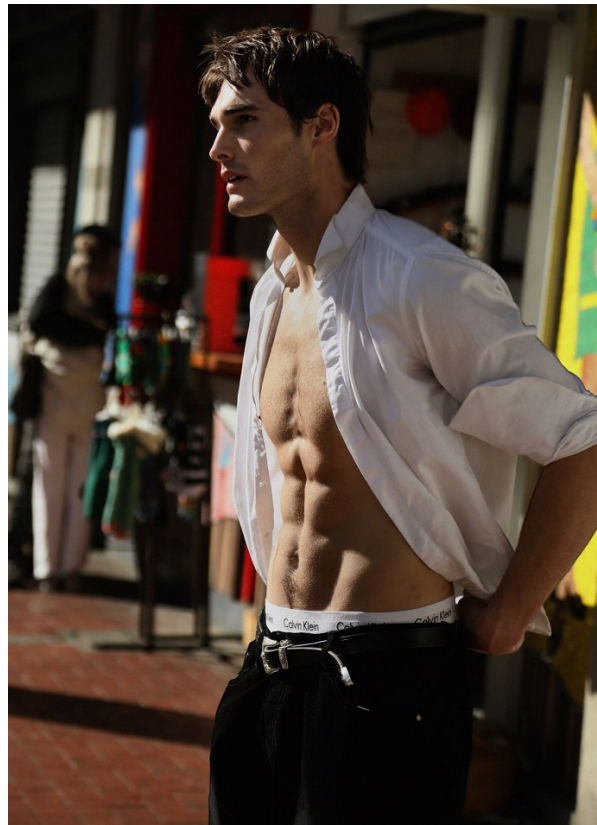

BOSS MODELS

CAPE TOWN

MICHAEL ROCHE

Height: 190cm Chest: 103cm Waist: 78cm Suit: 40 L Shoe: 11 UK Hair: Dark Brown Eyes: Brown

BOSS MODELS

CAPE TOWN

MICHAEL ROCHE

Height: 190cm Chest: 103cm Waist: 78cm Suit: 40 L Shoe: 11 UK Hair: Dark Brown Eyes: Brown

BOSS MODELS

CAPE TOWN

BLACK WHITE

What's easier than a black and white combo? Keep the wind out with a jacket from windbreaker and tights. To stop your leg muscles from freezing up.

PHOTOGRAPH BY BYRON KEULEMANS
HAIR BY ANDREW JONES
MAKEUP BY ANDREW JONES
STYLING BY ANDREW JONES