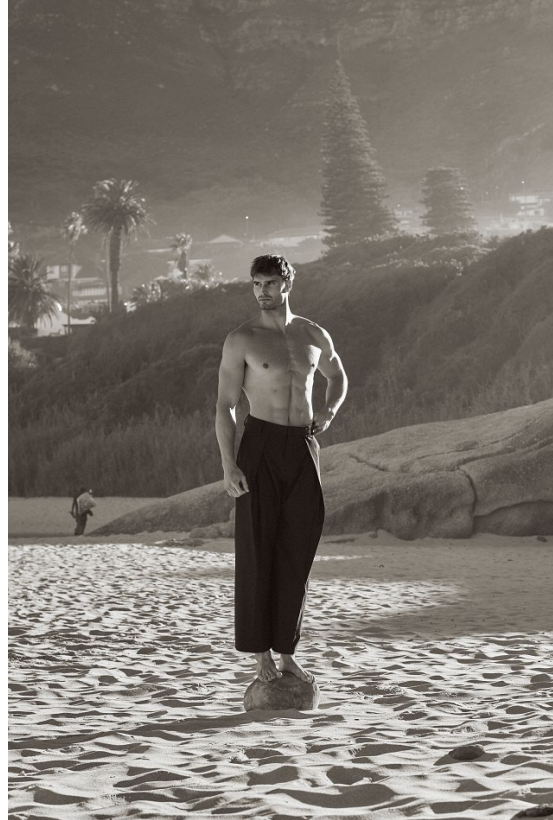

BOSS MODELS

CAPE TOWN

MICHAEL ROCHE

Height: 190cm Chest: 103cm Waist: 78cm Suit: 40 L Shoe: 11 UK Hair: Dark Brown Eyes: Brown