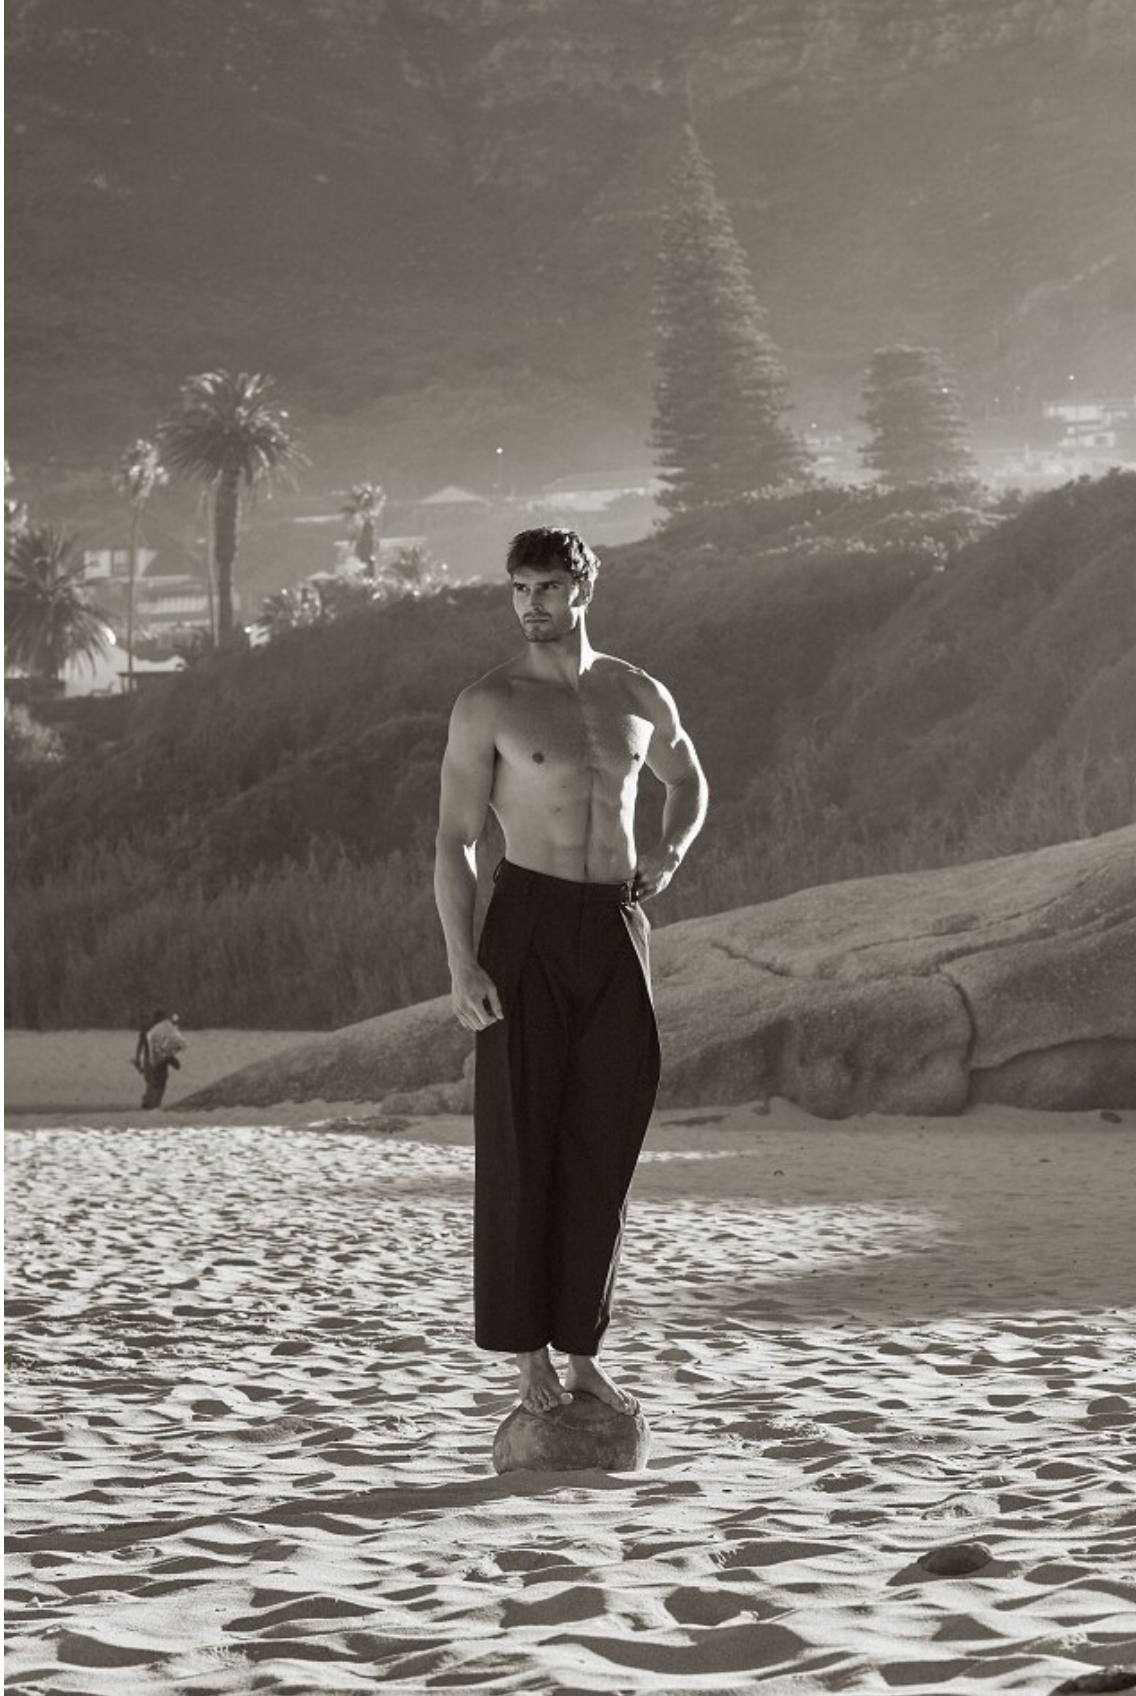

BOSS MODELS

CAPE TOWN

MICHAEL ROCHE

Height: 190cm Chest: 103cm Waist: 78cm Suit: 40 L Shoe: 11 UK Hair: Dark Brown Eyes: Brown