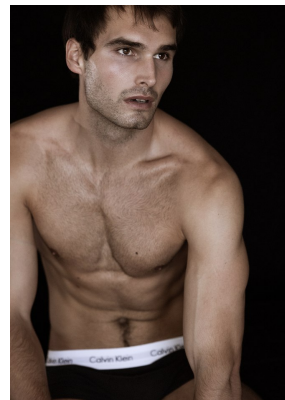

BOSS MODELS

CAPE TOWN

MICHAEL ROCHE

Height: 190cm Chest: 100cm Waist: 81cm Suit: 40 L Shoe: 10.5 UK Hair: Dark Brown Eyes: Brown

BOSS MODELS

CAPE TOWN

MICHAEL ROCHE

Height: 190cm Chest: 100cm Waist: 81cm Suit: 40 L Shoe: 10.5 UK Hair: Dark Brown Eyes: Brown

BOSS MODELS

CAPE TOWN

Image: Michael Roche represented by Boss Models Cape Town

MICHAEL ROCHE

Height: 190cm Chest: 100cm Waist: 81cm Suit: 40 L Shoe: 10.5 UK Hair: Dark Brown Eyes: Brown