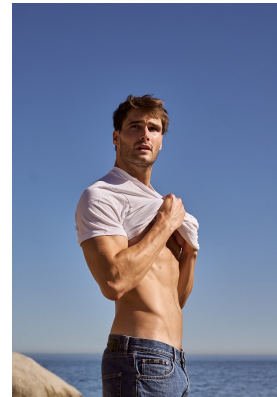

# BOSS MODELS

CAPE TOWN

## MICHAEL ROCHE

Height: 190cm Chest: 103cm Waist: 78cm Suit: 40 L Shoe: 11 UK Hair: Dark Brown Eyes: Brown