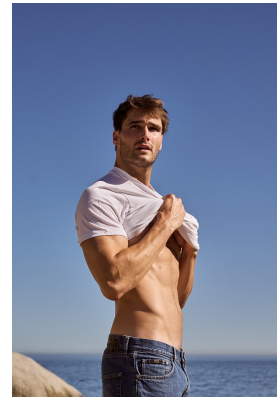

BOSS MODELS

CAPE TOWN

MICHAEL ROCHE

Height: 190cm Chest: 103cm Waist: 78cm Suit: 40 L Shoe: 11 UK Hair: Dark Brown Eyes: Brown

BOSS MODELS

CAPE TOWN

Image: Michael Roche represented by Boss Models Cape Town

MICHAEL ROCHE

Height: 190cm Chest: 103cm Waist: 78cm Suit: 40 L Shoe: 11 UK Hair: Dark Brown Eyes: Brown