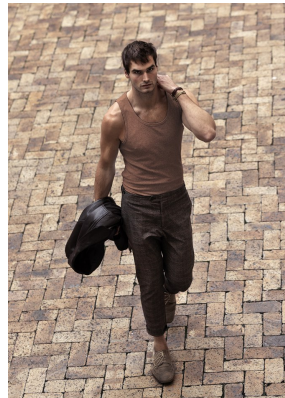

BOSS MODELS

CAPE TOWN

MICHAEL ROCHE

Height: 190cm Chest: 100cm Waist: 81cm Suit: 40 L Shoe: 10.5 UK Hair: Dark Brown Eyes: Brown

BOSS MODELS

CAPE TOWN

MICHAEL ROCHE

Height: 190cm Chest: 100cm Waist: 81cm Suit: 40 L Shoe: 10.5 UK Hair: Dark Brown Eyes: Brown

BOSS MODELS

CAPE TOWN

Image: Michael Roche represented by Boss Models Cape Town

MICHAEL ROCHE

Height: 190cm Chest: 100cm Waist: 81cm Suit: 40 L Shoe: 10.5 UK Hair: Dark Brown Eyes: Brown