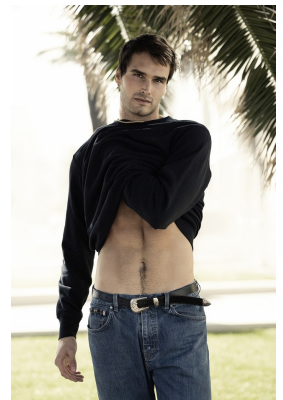

BOSS MODELS

CAPE TOWN

MICHAEL ROCHE

Height: 190cm Chest: 100cm Waist: 81cm Suit: 40 L Shoe: 10.5 UK Hair: Dark Brown Eyes: Brown

BOSS MODELS

CAPE TOWN

MICHAEL ROCHE

Height: 190cm Chest: 100cm Waist: 81cm Suit: 40 L Shoe: 10.5 UK Hair: Dark Brown Eyes: Brown

BOSS MODELS

CAPE TOWN

Image: Michael Roche represented by Boss Models Cape Town

MICHAEL ROCHE

Height: 190cm Chest: 100cm Waist: 81cm Suit: 40 L Shoe: 10.5 UK Hair: Dark Brown Eyes: Brown