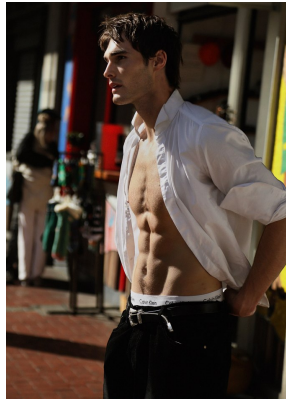

BOSS MODELS

CAPE TOWN

MICHAEL ROCHE

Height: 190cm Chest: 100cm Waist: 81cm Suit: 40 L Shoe: 10.5 UK Hair: Dark Brown Eyes: Brown

BOSS MODELS

CAPE TOWN

MICHAEL ROCHE

Height: 190cm Chest: 100cm Waist: 81cm Suit: 40 L Shoe: 10.5 UK Hair: Dark Brown Eyes: Brown

BOSS MODELS

CAPE TOWN

Image: Michael Roche represented by Boss Models Cape Town

MICHAEL ROCHE

Height: 190cm Chest: 100cm Waist: 81cm Suit: 40 L Shoe: 10.5 UK Hair: Dark Brown Eyes: Brown