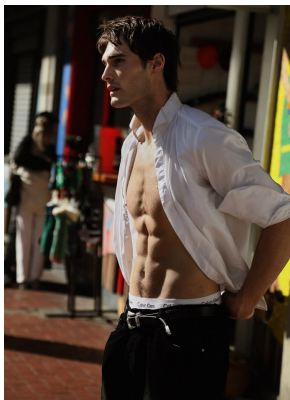

BOSS MODELS

CAPE TOWN

MICHAEL ROCHE

Height: 190cm Chest: 103cm Waist: 78cm Suit: 40 L Shoe: 11 UK Hair: Dark Brown Eyes: Brown

BOSS MODELS

CAPE TOWN

MICHAEL ROCHE

Height: 190cm Chest: 103cm Waist: 78cm Suit: 40 L Shoe: 11 UK Hair: Dark Brown Eyes: Brown

BOSS MODELS

CAPE TOWN

Image: Michael Roche represented by Boss Models Cape Town

MICHAEL ROCHE

Height: 190cm Chest: 103cm Waist: 78cm Suit: 40 L Shoe: 11 UK Hair: Dark Brown Eyes: Brown