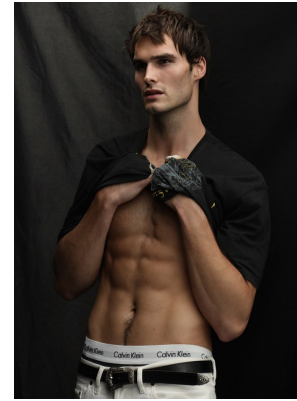

BOSS MODELS

CAPE TOWN

MICHAEL ROCHE

Height: 190cm Chest: 103cm Waist: 78cm Suit: 40 L Shoe: 11 UK Hair: Dark Brown Eyes: Brown

BOSS MODELS

CAPE TOWN

Image: Michael Roche represented by Boss Models Cape Town

MICHAEL ROCHE

Height: 190cm Chest: 103cm Waist: 78cm Suit: 40 L Shoe: 11 UK Hair: Dark Brown Eyes: Brown