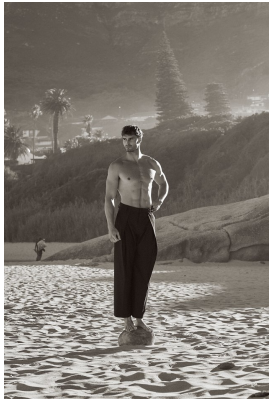

BOSS MODELS

CAPE TOWN

MICHAEL ROCHE

Height: 190cm Chest: 103cm Waist: 78cm Suit: 40 L Shoe: 11 UK Hair: Dark Brown Eyes: Brown

BOSS MODELS

CAPE TOWN

MICHAEL ROCHE

Height: 190cm Chest: 103cm Waist: 78cm Suit: 40 L Shoe: 11 UK Hair: Dark Brown Eyes: Brown

BOSS MODELS

CAPE TOWN

Image: Michael Roche represented by Boss Models Cape Town

MICHAEL ROCHE

Height: 190cm Chest: 103cm Waist: 78cm Suit: 40 L Shoe: 11 UK Hair: Dark Brown Eyes: Brown