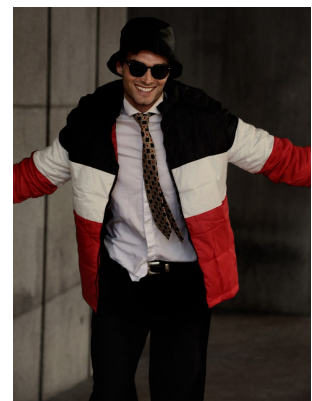

BOSS MODELS

CAPE TOWN

MICHAEL ROCHE

Height: 190cm Chest: 100cm Waist: 81cm Suit: 40 L Shoe: 10.5 UK Hair: Dark Brown Eyes: Brown

BOSS MODELS

CAPE TOWN

MICHAEL ROCHE

Height: 190cm Chest: 100cm Waist: 81cm Suit: 40 L Shoe: 10.5 UK Hair: Dark Brown Eyes: Brown

BOSS MODELS

CAPE TOWN

Image: Michael Roche represented by Boss Models Cape Town

MICHAEL ROCHE

Height: 190cm Chest: 100cm Waist: 81cm Suit: 40 L Shoe: 10.5 UK Hair: Dark Brown Eyes: Brown