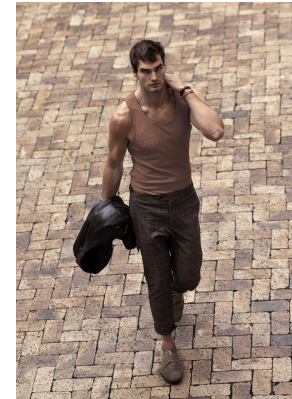

BOSS MODELS

CAPE TOWN

MICHAEL ROCHE

Height: 190cm Chest: 103cm Waist: 78cm Suit: 40 L Shoe: 11 UK Hair: Dark Brown Eyes: Brown

BOSS MODELS

CAPE TOWN

Image: Michael Roche represented by Boss Models Cape Town

MICHAEL ROCHE

Height: 190cm Chest: 103cm Waist: 78cm Suit: 40 L Shoe: 11 UK Hair: Dark Brown Eyes: Brown