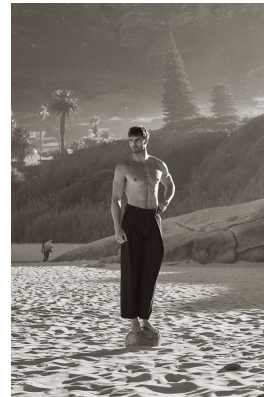

# BOSS MODELS

CAPE TOWN

## MICHAEL ROCHE

Height: 190cm Chest: 103cm Waist: 78cm Suit: 40 L Shoe: 11 UK Hair: Dark Brown Eyes: Brown