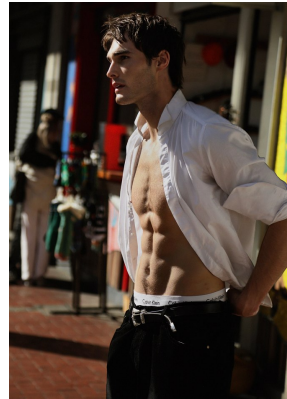

BOSS MODELS

CAPE TOWN

MICHAEL ROCHE

Height: 190cm Chest: 103cm Waist: 78cm Suit: 40 L Shoe: 11 UK Hair: Dark Brown Eyes: Brown

BOSS MODELS

CAPE TOWN

Image: Michael Roche represented by Boss Models Cape Town

MICHAEL ROCHE

Height: 190cm Chest: 103cm Waist: 78cm Suit: 40 L Shoe: 11 UK Hair: Dark Brown Eyes: Brown