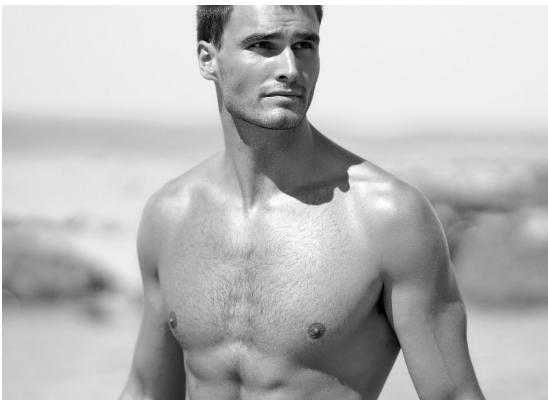

BOSS MODELS

CAPE TOWN

MICHAEL ROCHE

Height: 190cm Chest: 100cm Waist: 81cm Suit: 40 L Shoe: 10.5 UK Hair: Dark Brown Eyes: Brown

BOSS MODELS

CAPE TOWN

MICHAEL ROCHE

Height: 190cm Chest: 100cm Waist: 81cm Suit: 40 L Shoe: 10.5 UK Hair: Dark Brown Eyes: Brown

BOSS MODELS

CAPE TOWN

Image: Michael Roche represented by Boss Models Cape Town

MICHAEL ROCHE

Height: 190cm Chest: 100cm Waist: 81cm Suit: 40 L Shoe: 10.5 UK Hair: Dark Brown Eyes: Brown