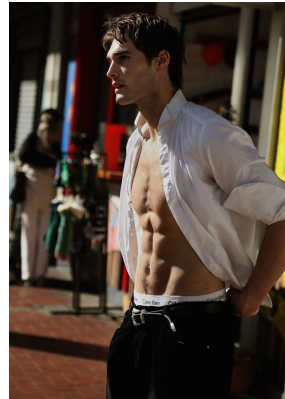

# BOSS MODELS

CAPE TOWN

## MICHAEL ROCHE

Height: 190cm Chest: 103cm Waist: 78cm Suit: 40 L Shoe: 11 UK Hair: Dark Brown Eyes: Brown

# BOSS MODELS

CAPE TOWN

Image: Michael Roche represented by Boss Models Cape Town