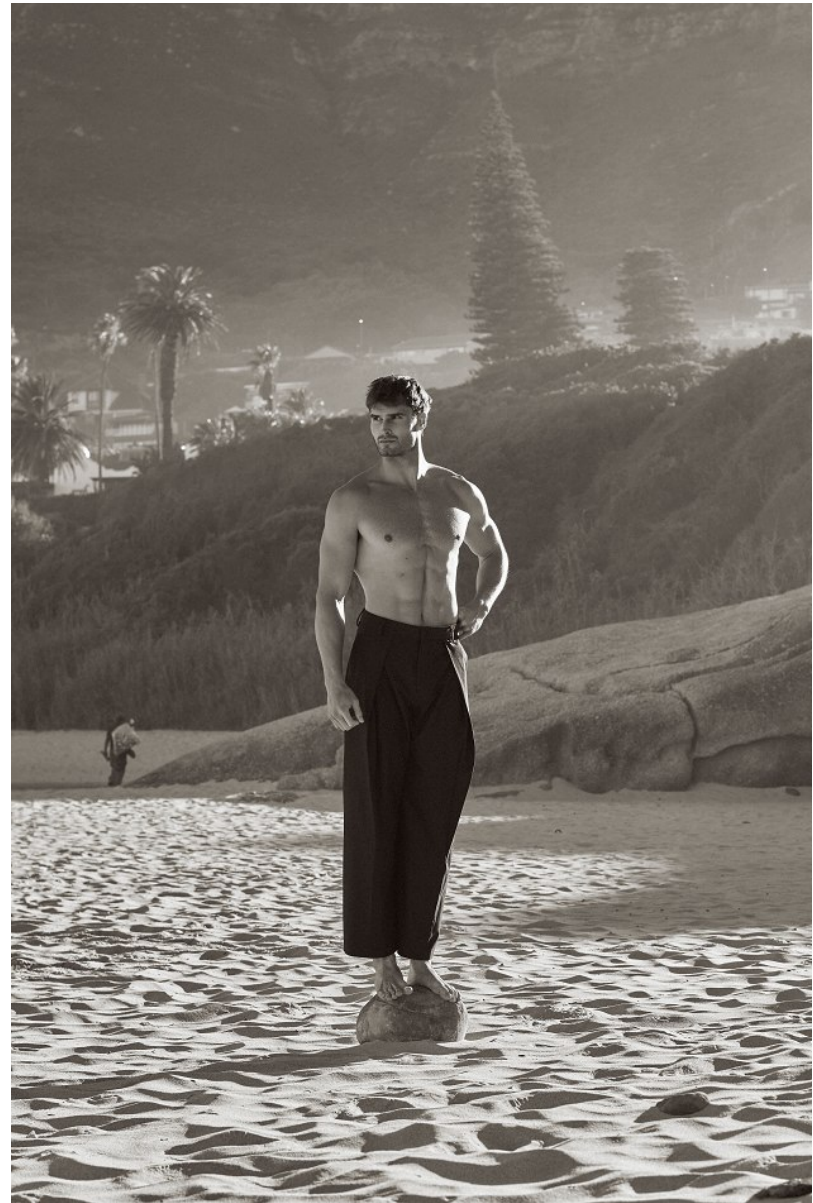

BOSS MODELS

CAPE TOWN

MICHAEL ROCHE

Height: 190cm Chest: 103cm Waist: 78cm Suit: 40 L Shoe: 11 UK Hair: Dark Brown Eyes: Brown