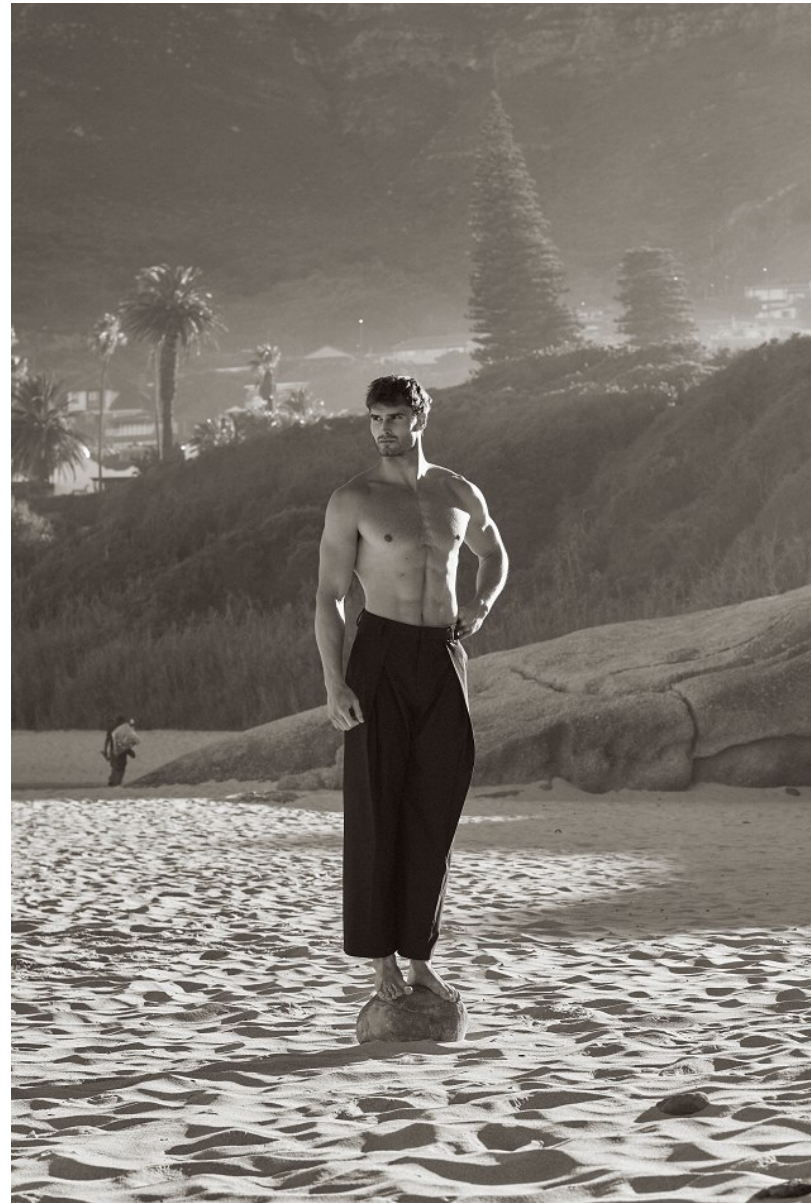

BOSS MODELS

CAPE TOWN

MICHAEL ROCHE

Height: 190cm Chest: 103cm Waist: 78cm Suit: 40 L Shoe: 11 UK Hair: Dark Brown Eyes: Brown