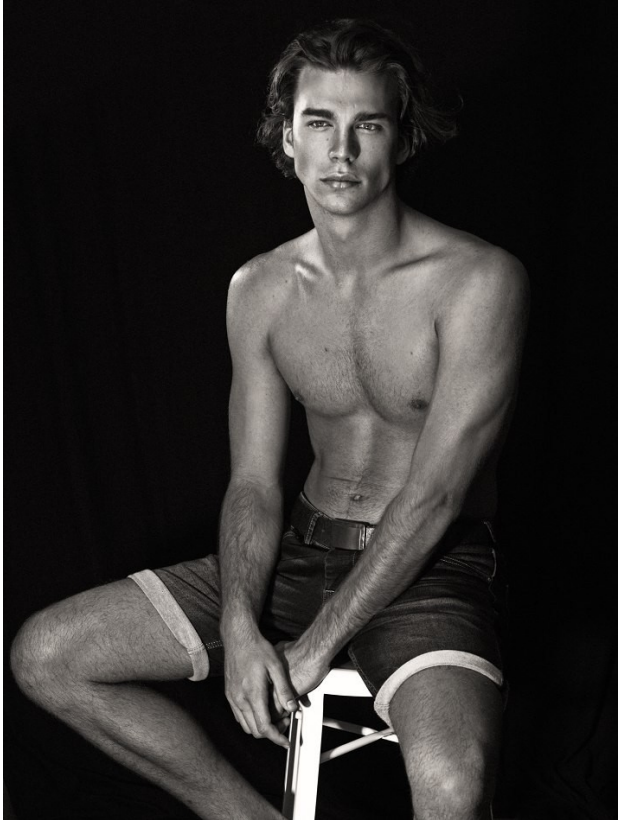

BOSS MODELS

CAPE TOWN

VADIM VIAN

Height: 187cm Chest: 99cm Waist: 81cm Suit: 40 R Shoe: 10 UK Hair: Light Brown Eyes: Blue/Green