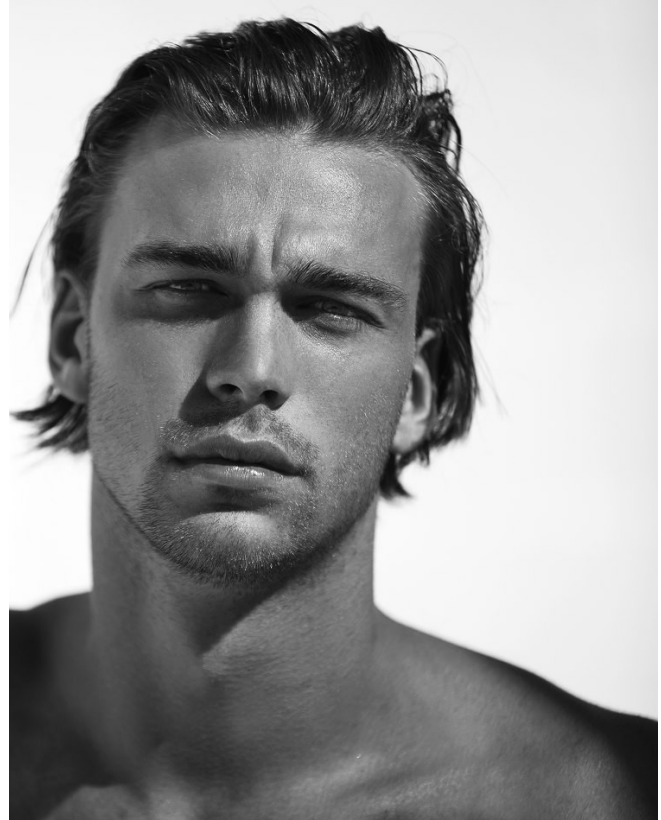

# BOSS MODELS

CAPE TOWN

## VADIM VIAN

Height: 187cm Chest: 99cm Waist: 81cm Suit: 40 R Shoe: 10 UK Hair: Light Brown Eyes: Blue/Green