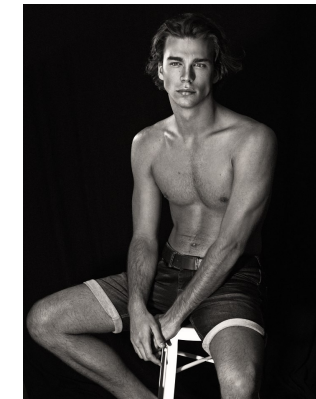

BOSS MODELS

CAPE TOWN

VADIM VIAN

Height: 187cm Chest: 99cm Waist: 81cm Suit: 40 R Shoe: 10 UK Hair: Light Brown Eyes: Blue/Green

BOSS MODELS

CAPE TOWN

VADIM VIAN

Height: 187cm Chest: 99cm Waist: 81cm Suit: 40 R Shoe: 10 UK Hair: Light Brown Eyes: Blue/Green