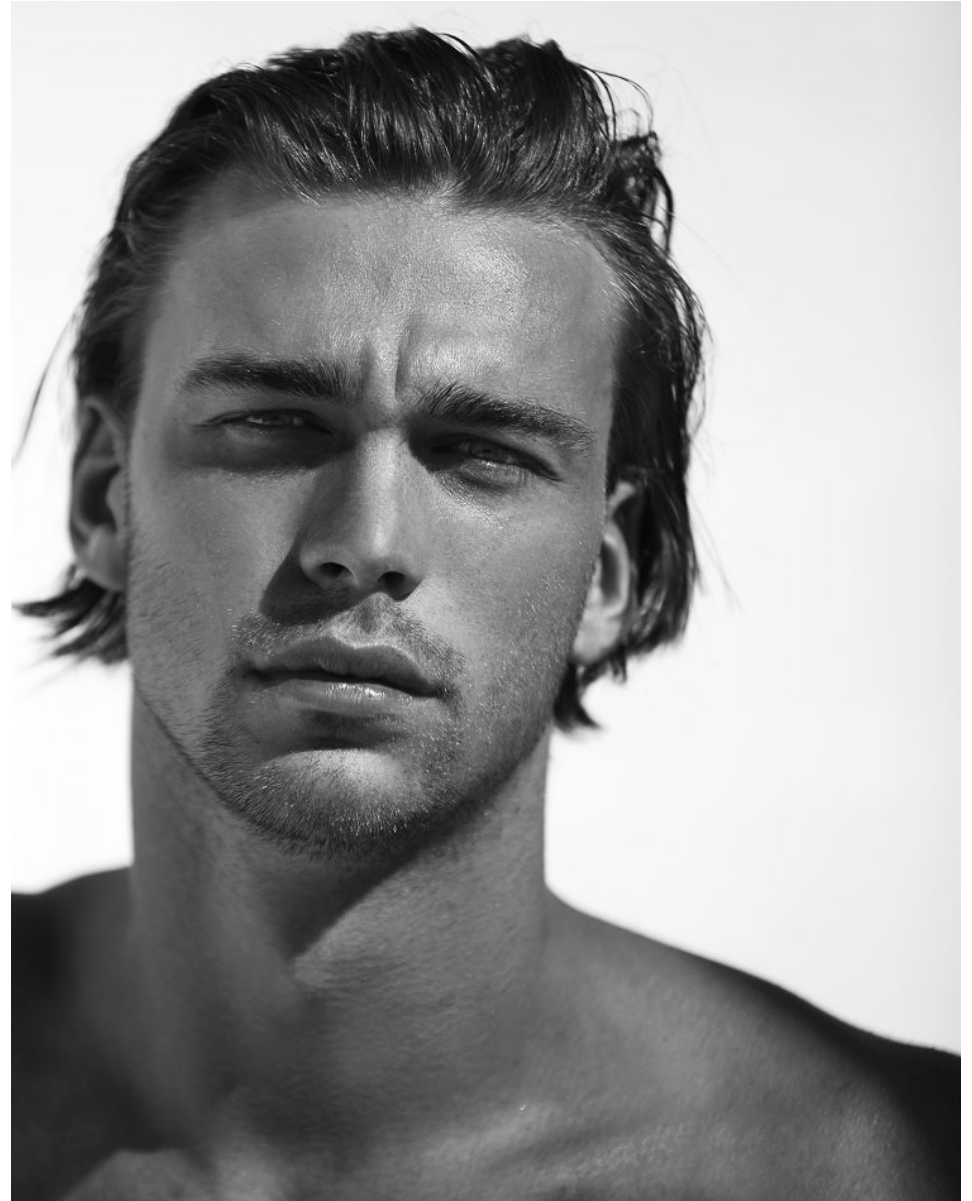

# BOSS MODELS

CAPE TOWN

VADIM VIAN

Height: 187cm Chest: 99cm Waist: 81cm Suit: 40 R Shoe: 10 UK Hair: Light Brown Eyes: Blue/Green