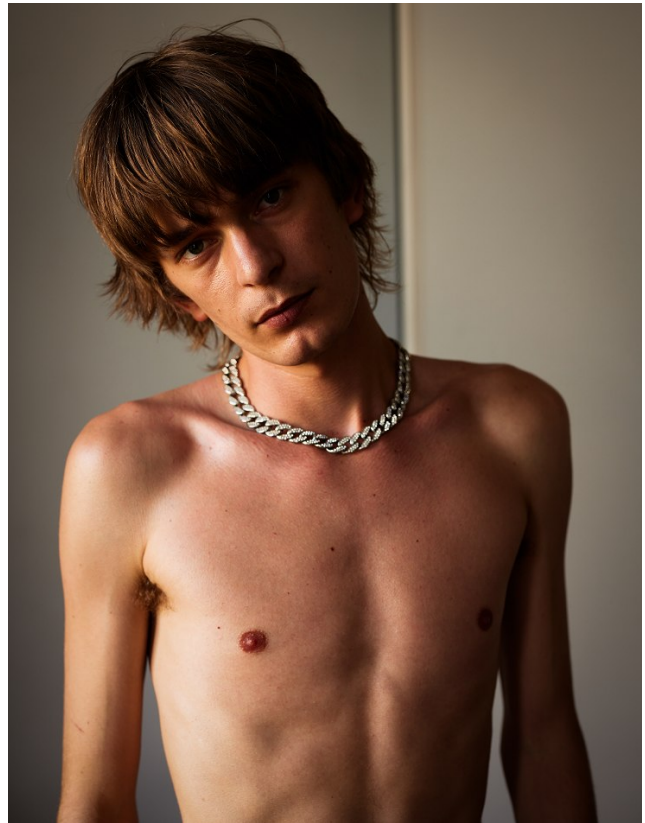

# BOSS MODELS

CAPE TOWN

JEREMY PELSER

Height: 183cm Chest: 85cm Waist: 67cm Suit: 36 R Shoe: 10 UK Hair: Dark Blonde Eyes: Blue/Green

# BOSS MODELS

CAPE TOWN