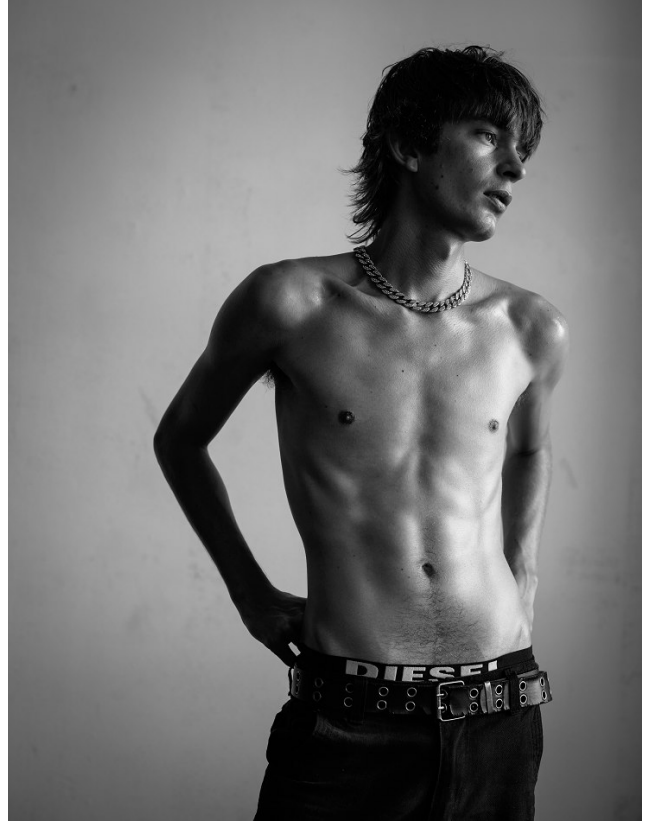

BOSS MODELS

CAPE TOWN

JEREMY PELSER

Height: 183cm Chest: 85cm Waist: 67cm Suit: 36 R Shoe: 10 UK Hair: Dark Blonde Eyes: Blue/Green