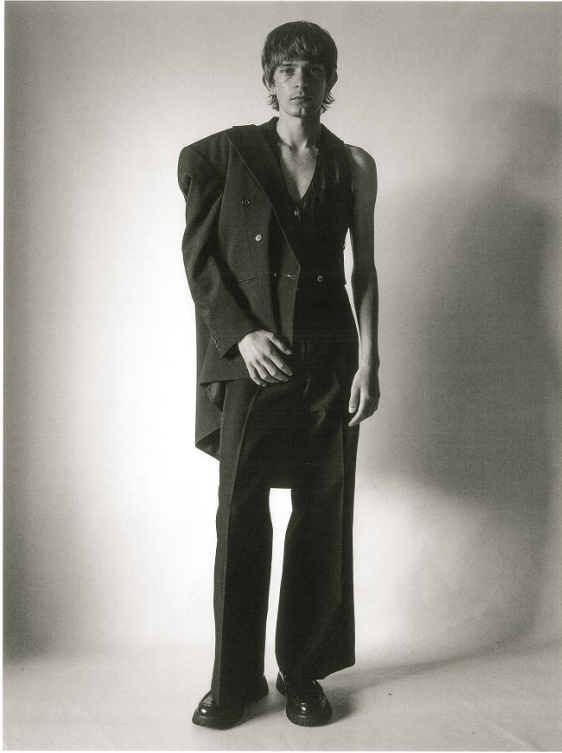

BOSS MODELS

CAPE TOWN

JEREMY PELSER

Height: 183cm Chest: 85cm Waist: 67cm Suit: 36 R Shoe: 10 UK Hair: Dark Blonde Eyes: Blue/Green