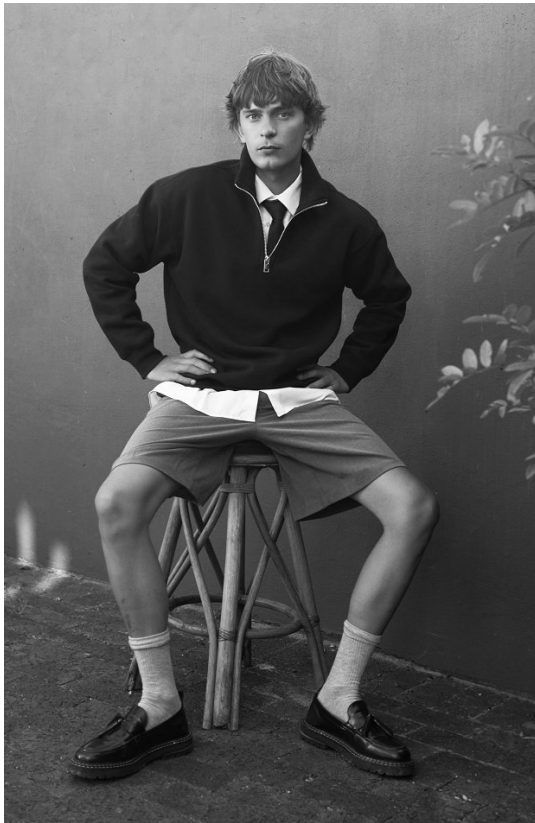

BOSS MODELS

CAPE TOWN

JEREMY PELSER

Height: 183cm Chest: 94cm Waist: 75cm Suit: 36 R Shoe: 10 UK Hair: Brunette Eyes: Blue/Green

BOSS MODELS

CAPE TOWN

JEREMY PELSER

Height: 183cm Chest: 94cm Waist: 75cm Suit: 36 R Shoe: 10 UK Hair: Brunette Eyes: Blue/Green