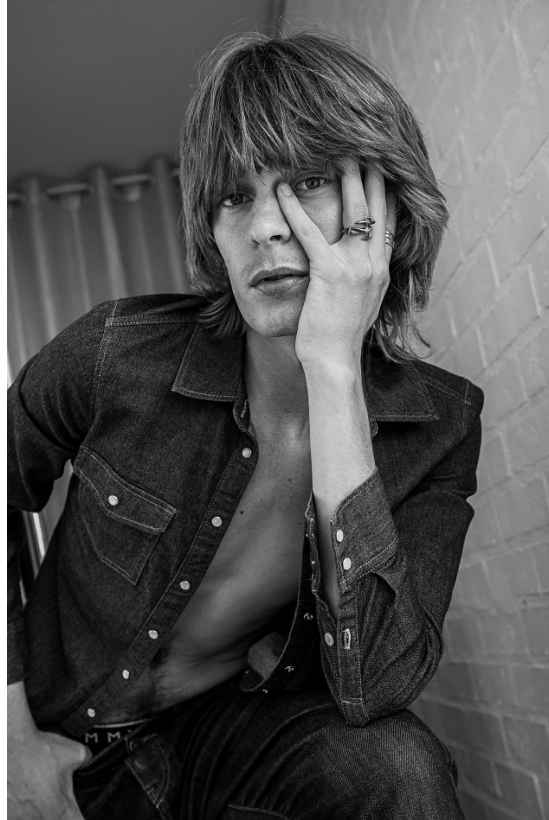

# BOSS MODELS

CAPE TOWN

JEREMY PELSER

Height: 183cm Chest: 85cm Waist: 67cm Suit: 36 R Shoe: 10 UK Hair: Dark Blonde Eyes: Blue/Green

# BOSS MODELS

CAPE TOWN