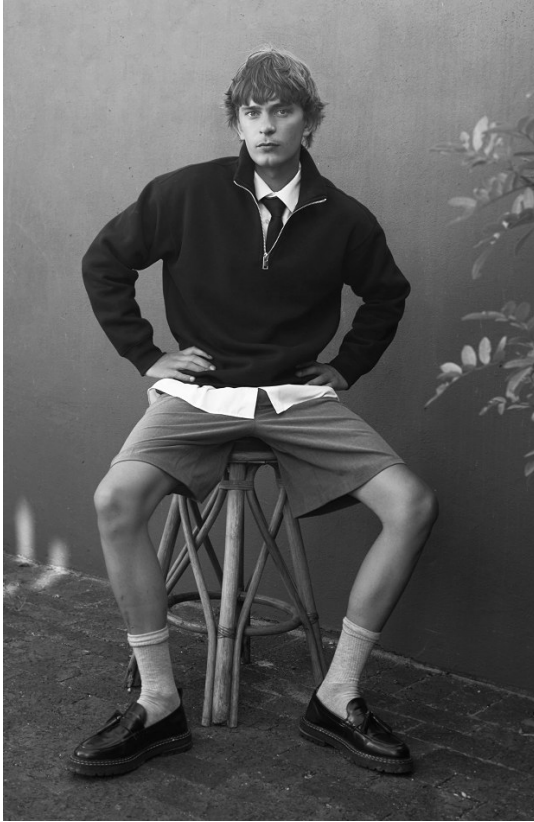

BOSS MODELS

CAPE TOWN

JEREMY PELSER

Height: 183cm Chest: 94cm Waist: 74cm Suit: 36 R Shoe: 10 UK Hair: Brunette Eyes: Blue/Green

BOSS MODELS

CAPE TOWN

JEREMY PELSER

Height: 183cm Chest: 94cm Waist: 74cm Suit: 36 R Shoe: 10 UK Hair: Brunette Eyes: Blue/Green