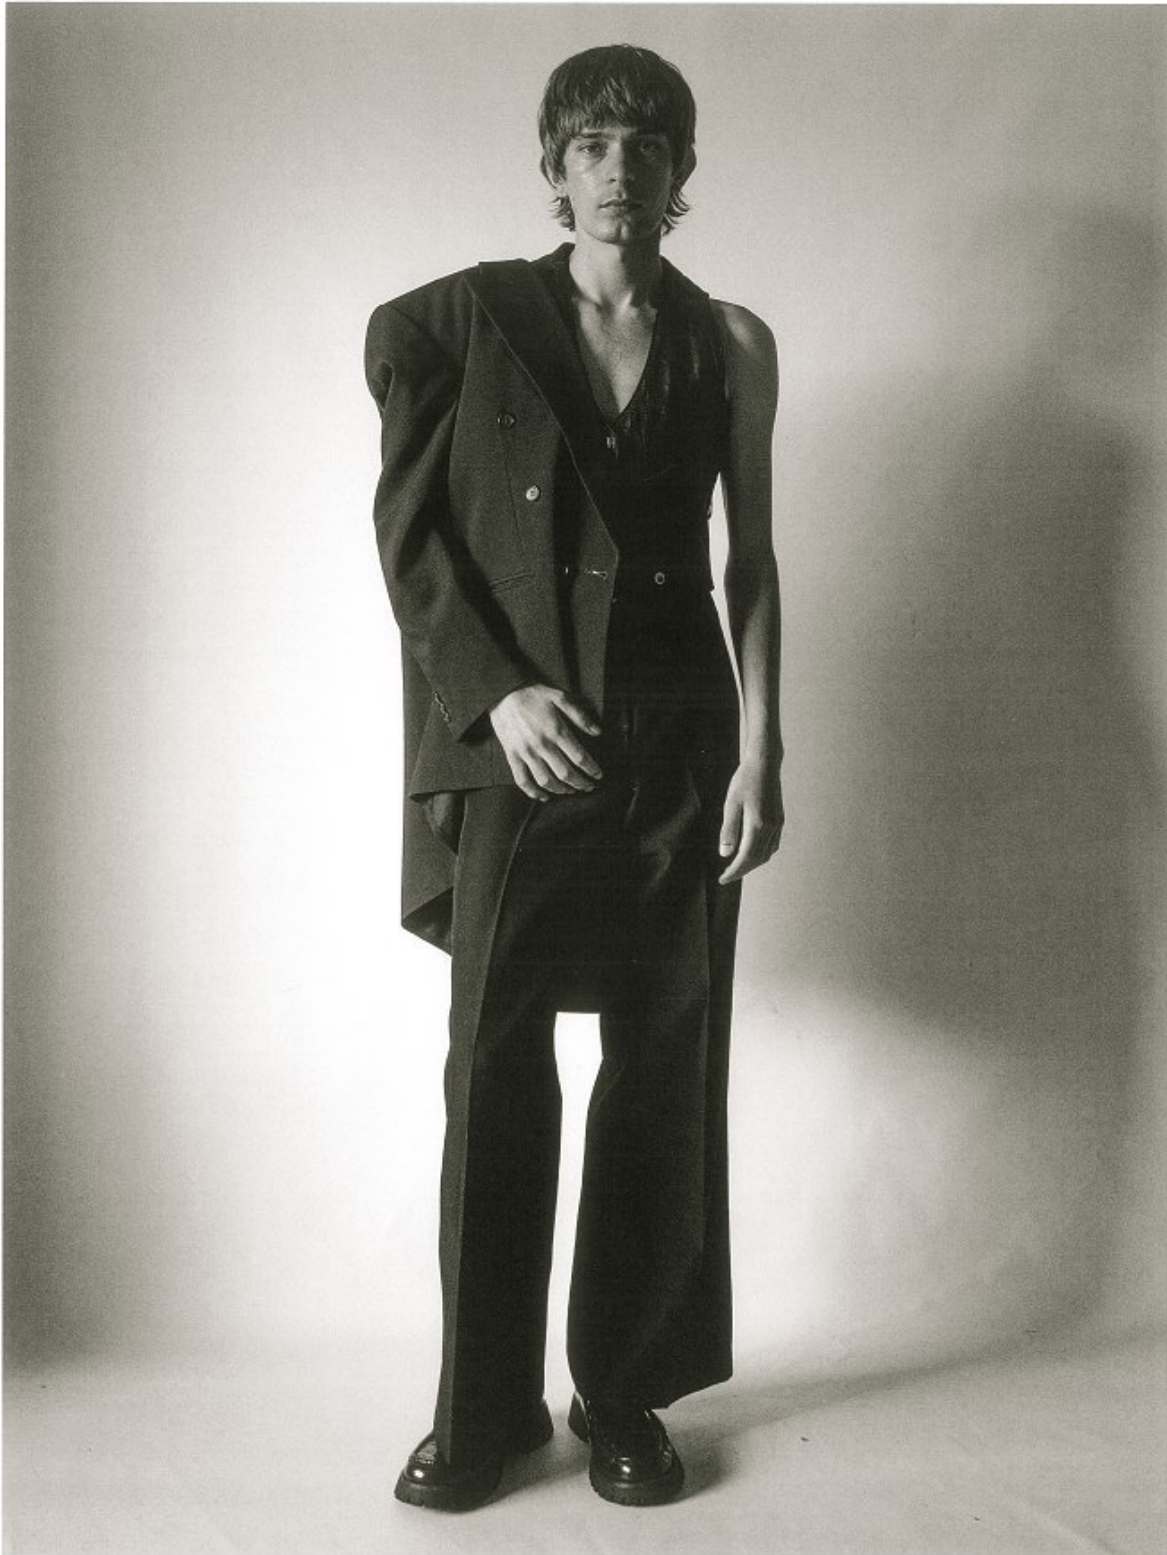

JEREMY PELSER

BOSS MODELS

CAPE TOWN

Height: 183cm Chest: 85cm Waist: 67cm Suit: 36 R Shoe: 10 UK Hair: Dark Blonde Eyes: Blue/Green