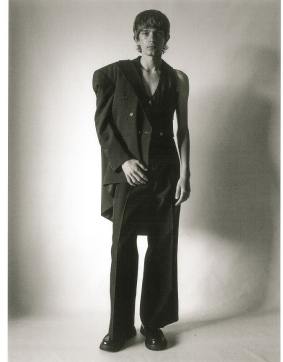

BOSS MODELS

CAPE TOWN

JEREMY PELSER

Height: 183cm Chest: 85cm Waist: 67cm Suit: 36 R Shoe: 10 UK Hair: Dark Blonde Eyes: Blue/Green

BOSS MODELS

CAPE TOWN

JEREMY PELSER

Height: 183cm Chest: 85cm Waist: 67cm Suit: 36 R Shoe: 10 UK Hair: Dark Blonde Eyes: Blue/Green