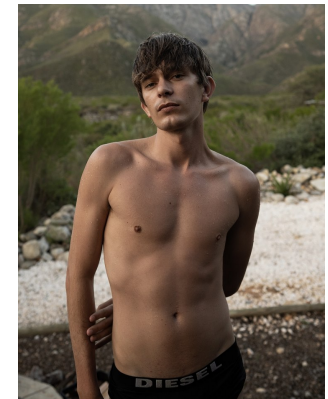

# BOSS MODELS

CAPE TOWN

## JEREMY PELSER

Height: 183cm Chest: 94cm Waist: 75cm Suit: 36 R Shoe: 10 UK Hair: Brunette Eyes: Blue/Green