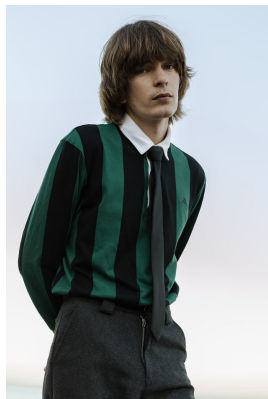

BOSS MODELS

CAPE TOWN

JEREMY PELSER

Height: 183cm Chest: 85cm Waist: 67cm Suit: 36 R Shoe: 10 UK Hair: Dark Blonde Eyes: Blue/Green

BOSS MODELS

CAPE TOWN

JEREMY PELSER

Height: 183cm Chest: 85cm Waist: 67cm Suit: 36 R Shoe: 10 UK Hair: Dark Blonde Eyes: Blue/Green