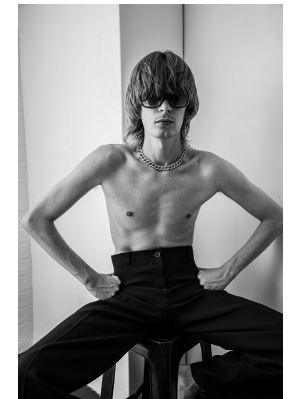

BOSS MODELS

CAPE TOWN

Image: Jeremy Pelsler represented by Boss Models Cape Town

JEREMY PELSER

Height: 183cm Chest: 95cm Waist: 74cm Suit: 36 R Shoe: 10 UK Hair: Brunette Eyes: Blue/Green

BOSS MODELS

CAPE TOWN

JEREMY PELSER

Height: 183cm Chest: 95cm Waist: 74cm Suit: 36 R Shoe: 10 UK Hair: Brunette Eyes: Blue/Green

BOSS MODELS

CAPE TOWN

JEREMY PELSER

Height: 183cm Chest: 95cm Waist: 74cm Suit: 36 R Shoe: 10 UK Hair: Brunette Eyes: Blue/Green