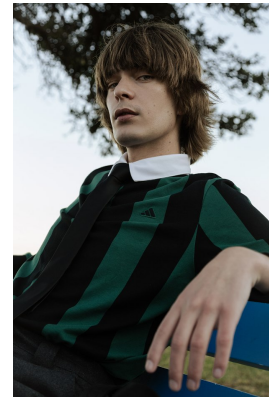

BOSS MODELS

CAPE TOWN

JEREMY PELSER

Height: 183cm Chest: 85cm Waist: 67cm Suit: 36 R Shoe: 10 UK Hair: Dark Blonde Eyes: Blue/Green

BOSS MODELS

CAPE TOWN

JEREMY PELSER

Height: 183cm Chest: 85cm Waist: 67cm Suit: 36 R Shoe: 10 UK Hair: Dark Blonde Eyes: Blue/Green