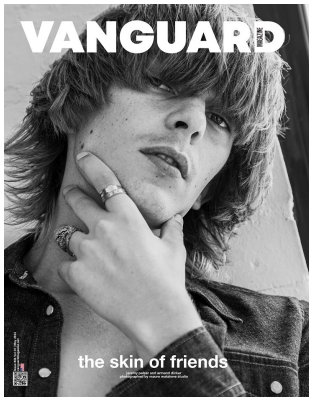

BOSS MODELS

CAPE TOWN

JEREMY PELSER

Height: 183cm Chest: 85cm Waist: 67cm Suit: 36 R Shoe: 10 UK Hair: Dark Blonde Eyes: Blue/Green

BOSS MODELS

CAPE TOWN

JEREMY PELSER

Height: 183cm Chest: 85cm Waist: 67cm Suit: 36 R Shoe: 10 UK Hair: Dark Blonde Eyes: Blue/Green