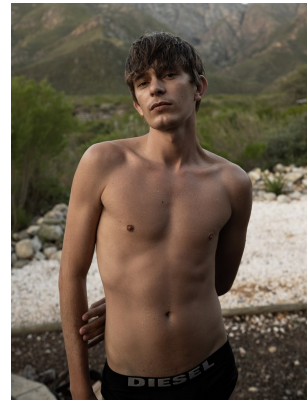

BOSS MODELS

CAPE TOWN

Image: Jeremy Pelsler represented by Boss Models Cape Town

JEREMY PELSER

Height: 183cm Chest: 95cm Waist: 74cm Suit: 36 R Shoe: 10 UK Hair: Brunette Eyes: Blue/Green

BOSS MODELS

CAPE TOWN

JEREMY PELSER

Height: 183cm Chest: 95cm Waist: 74cm Suit: 36 R Shoe: 10 UK Hair: Brunette Eyes: Blue/Green

BOSS MODELS

CAPE TOWN

JEREMY PELSER

Height: 183cm Chest: 95cm Waist: 74cm Suit: 36 R Shoe: 10 UK Hair: Brunette Eyes: Blue/Green