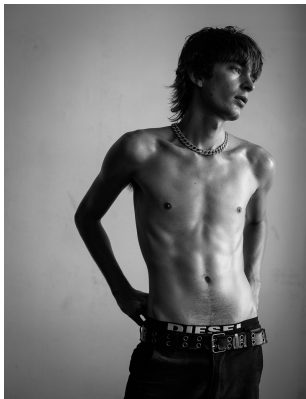

# BOSS MODELS

CAPE TOWN

## JEREMY PELSER

Height: 183cm Chest: 94cm Waist: 75cm Suit: 36 R Shoe: 10 UK Hair: Brunette Eyes: Blue/Green