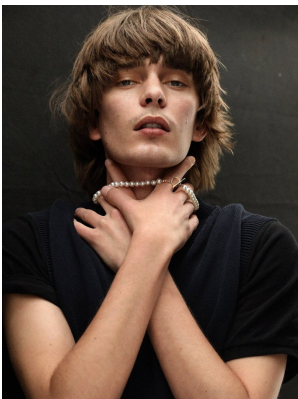

BOSS MODELS

CAPE TOWN

JEREMY PELSER

Height: 183cm Chest: 85cm Waist: 67cm Suit: 36 R Shoe: 10 UK Hair: Dark Blonde Eyes: Blue/Green

BOSS MODELS

CAPE TOWN

JEREMY PELSER

Height: 183cm Chest: 85cm Waist: 67cm Suit: 36 R Shoe: 10 UK Hair: Dark Blonde Eyes: Blue/Green