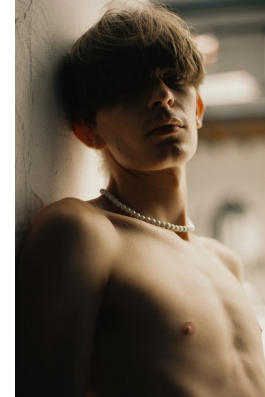

BOSS MODELS

CAPE TOWN

JEREMY PELSER

Height: 183cm Chest: 85cm Waist: 67cm Suit: 36 R Shoe: 10 UK Hair: Dark Blonde Eyes: Blue/Green

BOSS MODELS

CAPE TOWN

JEREMY PELSER

Height: 183cm Chest: 85cm Waist: 67cm Suit: 36 R Shoe: 10 UK Hair: Dark Blonde Eyes: Blue/Green