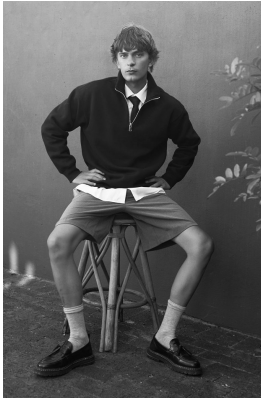

BOSS MODELS

CAPE TOWN

Image: Jeremy Pelsler represented by Boss Models Cape Town

JEREMY PELSER

Height: 183cm Chest: 95cm Waist: 74cm Suit: 36 R Shoe: 10 UK Hair: Brunette Eyes: Blue/Green

BOSS MODELS

CAPE TOWN