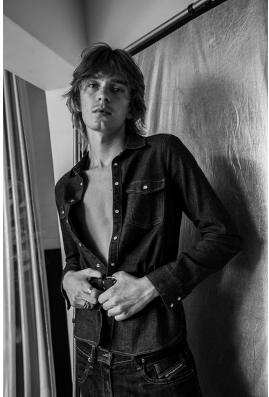

BOSS MODELS

CAPE TOWN

JEREMY PELSER

Height: 183cm Chest: 85cm Waist: 67cm Suit: 36 R Shoe: 10 UK Hair: Dark Blonde Eyes: Blue/Green

BOSS MODELS

CAPE TOWN

JEREMY PELSER

Height: 183cm Chest: 85cm Waist: 67cm Suit: 36 R Shoe: 10 UK Hair: Dark Blonde Eyes: Blue/Green