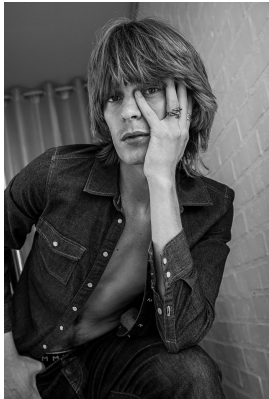

BOSS MODELS

CAPE TOWN

JEREMY PELSER

Height: 183cm Chest: 85cm Waist: 67cm Suit: 36 R Shoe: 10 UK Hair: Dark Blonde Eyes: Blue/Green

BOSS MODELS

CAPE TOWN

JEREMY PELSER

Height: 183cm Chest: 85cm Waist: 67cm Suit: 36 R Shoe: 10 UK Hair: Dark Blonde Eyes: Blue/Green