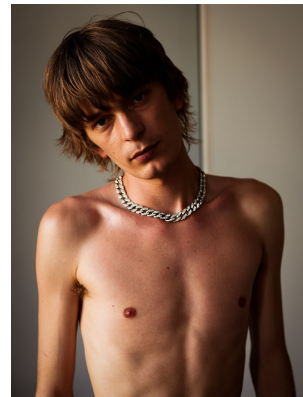

BOSS MODELS

CAPE TOWN

JEREMY PELSER

Height: 183cm Chest: 85cm Waist: 67cm Suit: 36 R Shoe: 10 UK Hair: Dark Blonde Eyes: Blue/Green

BOSS MODELS

CAPE TOWN

JEREMY PELSER

Height: 183cm Chest: 85cm Waist: 67cm Suit: 36 R Shoe: 10 UK Hair: Dark Blonde Eyes: Blue/Green