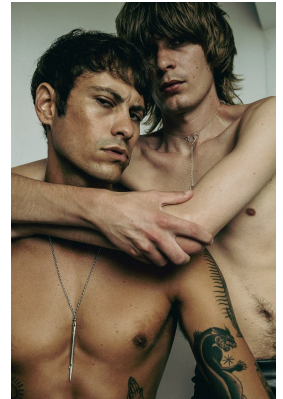

BOSS MODELS

CAPE TOWN

JEREMY PELSER

Height: 183cm Chest: 85cm Waist: 67cm Suit: 36 R Shoe: 10 UK Hair: Dark Blonde Eyes: Blue/Green

BOSS MODELS

CAPE TOWN

JEREMY PELSER

Height: 183cm Chest: 85cm Waist: 67cm Suit: 36 R Shoe: 10 UK Hair: Dark Blonde Eyes: Blue/Green