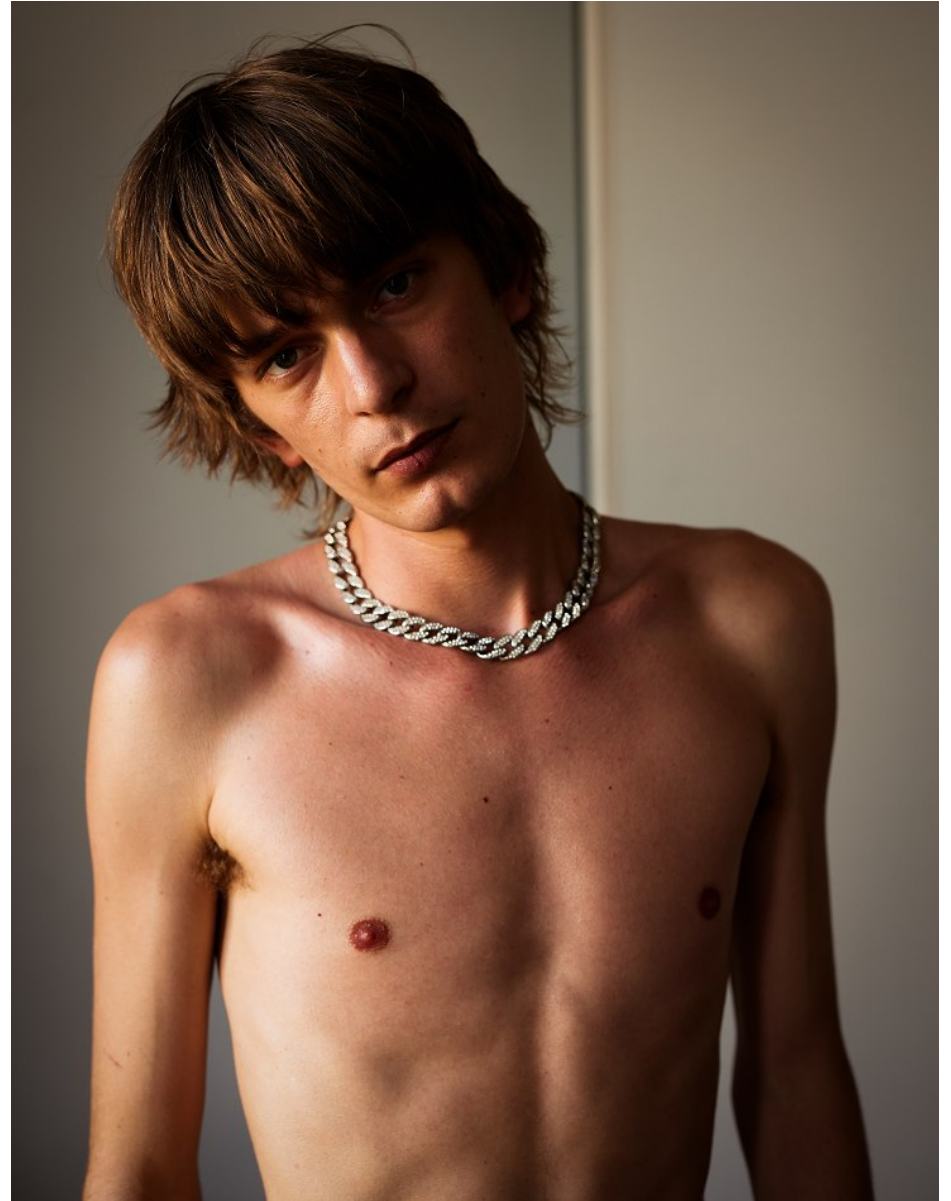

BOSS MODELS

CAPE TOWN

JEREMY PELSER

Height: 183cm Chest: 85cm Waist: 67cm Suit: 36 R Shoe: 10 UK Hair: Dark Blonde Eyes: Blue/Green

BOSS MODELS

CAPE TOWN

JEREMY PELSER

Height: 183cm Chest: 85cm Waist: 67cm Suit: 36 R Shoe: 10 UK Hair: Dark Blonde Eyes: Blue/Green