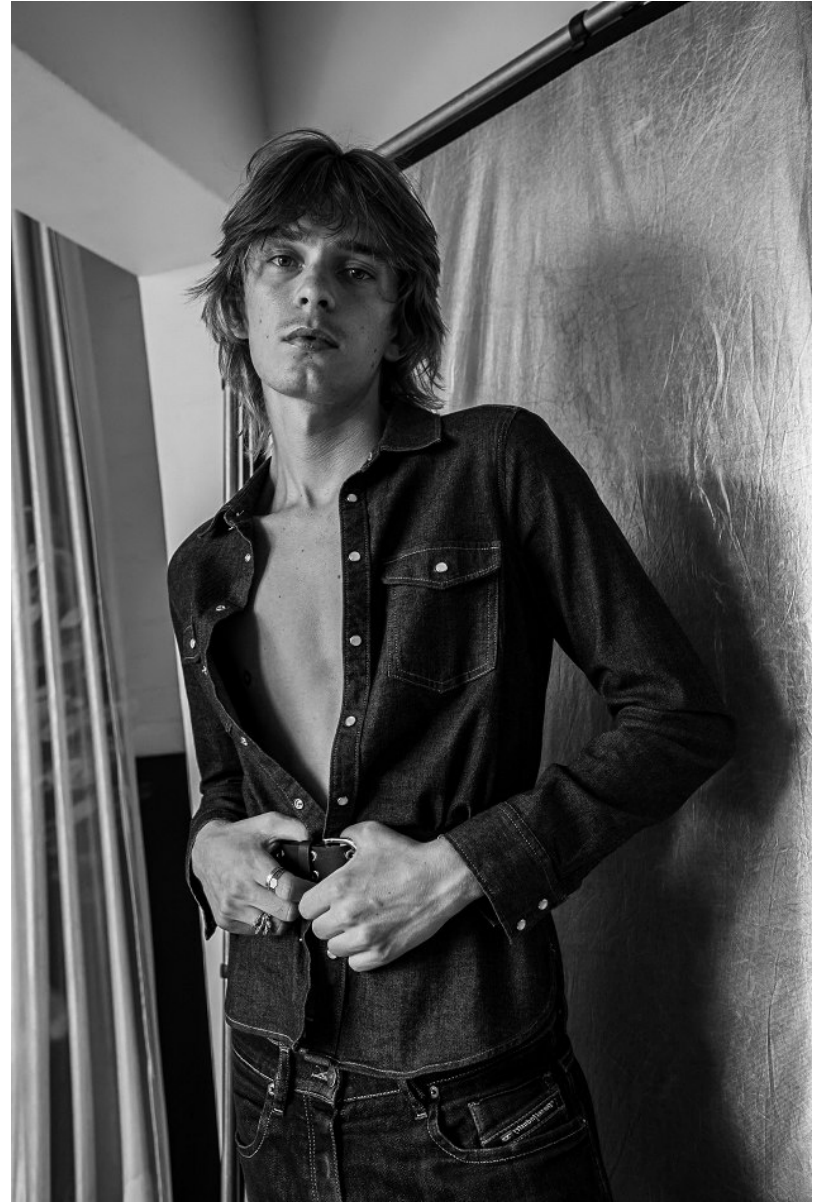

BOSS MODELS

CAPE TOWN

JEREMY PELSER

Height: 183cm Chest: 85cm Waist: 67cm Suit: 36 R Shoe: 10 UK Hair: Dark Blonde Eyes: Blue/Green

BOSS MODELS

CAPE TOWN

JEREMY PELSER

Height: 183cm Chest: 85cm Waist: 67cm Suit: 36 R Shoe: 10 UK Hair: Dark Blonde Eyes: Blue/Green