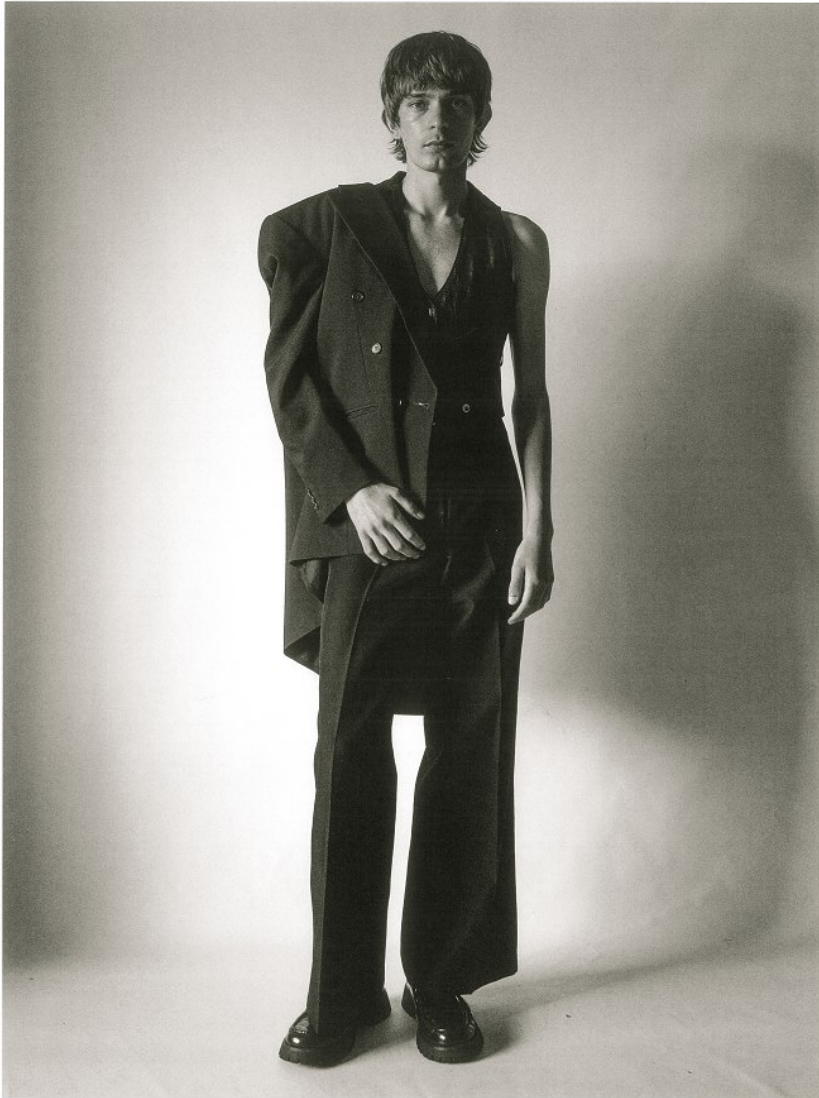

BOSS MODELS

CAPE TOWN

JEREMY PELSER

Height: 183cm Chest: 85cm Waist: 67cm Suit: 36 R Shoe: 10 UK Hair: Dark Blonde Eyes: Blue/Green