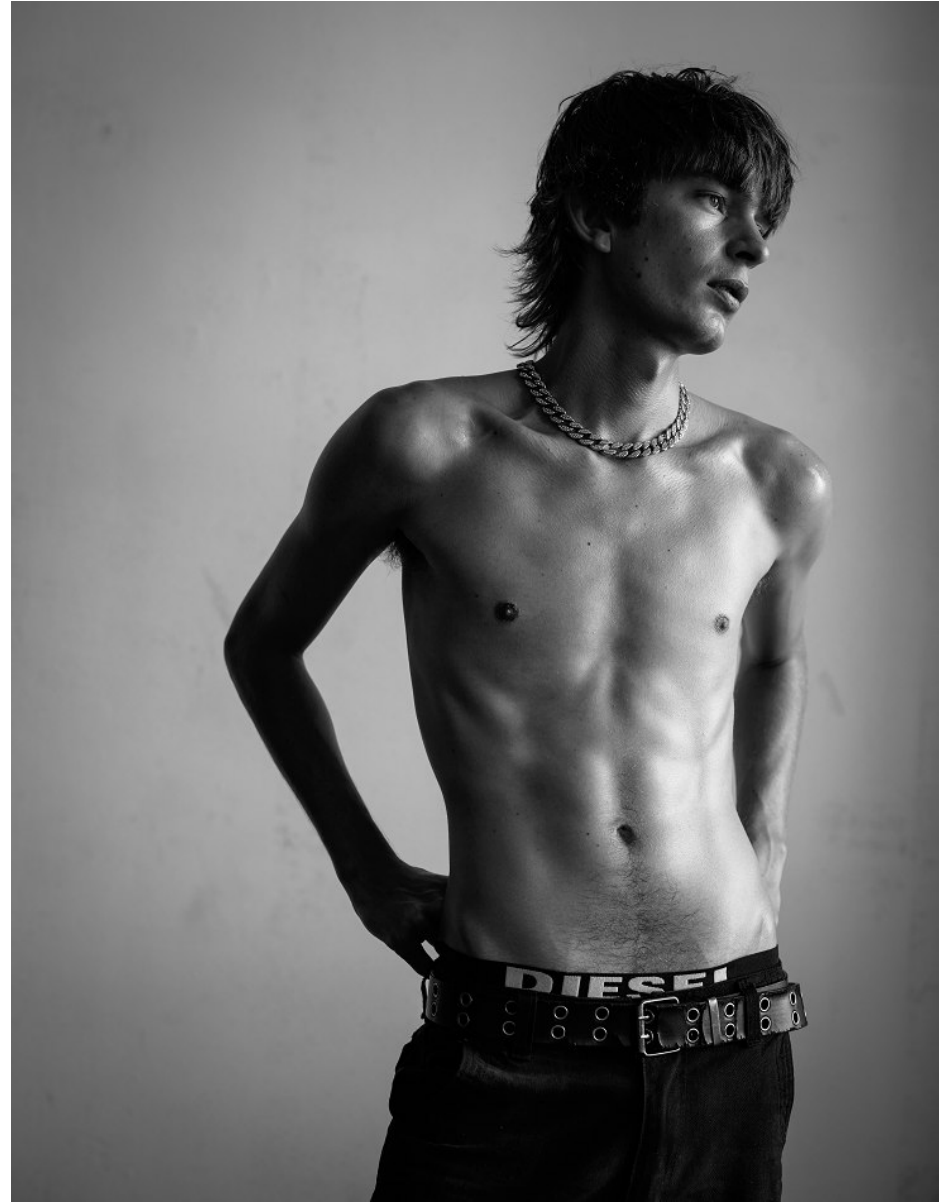

BOSS MODELS

CAPE TOWN

JEREMY PELSER

Height: 183cm Chest: 85cm Waist: 67cm Suit: 36 R Shoe: 10 UK Hair: Dark Blonde Eyes: Blue/Green