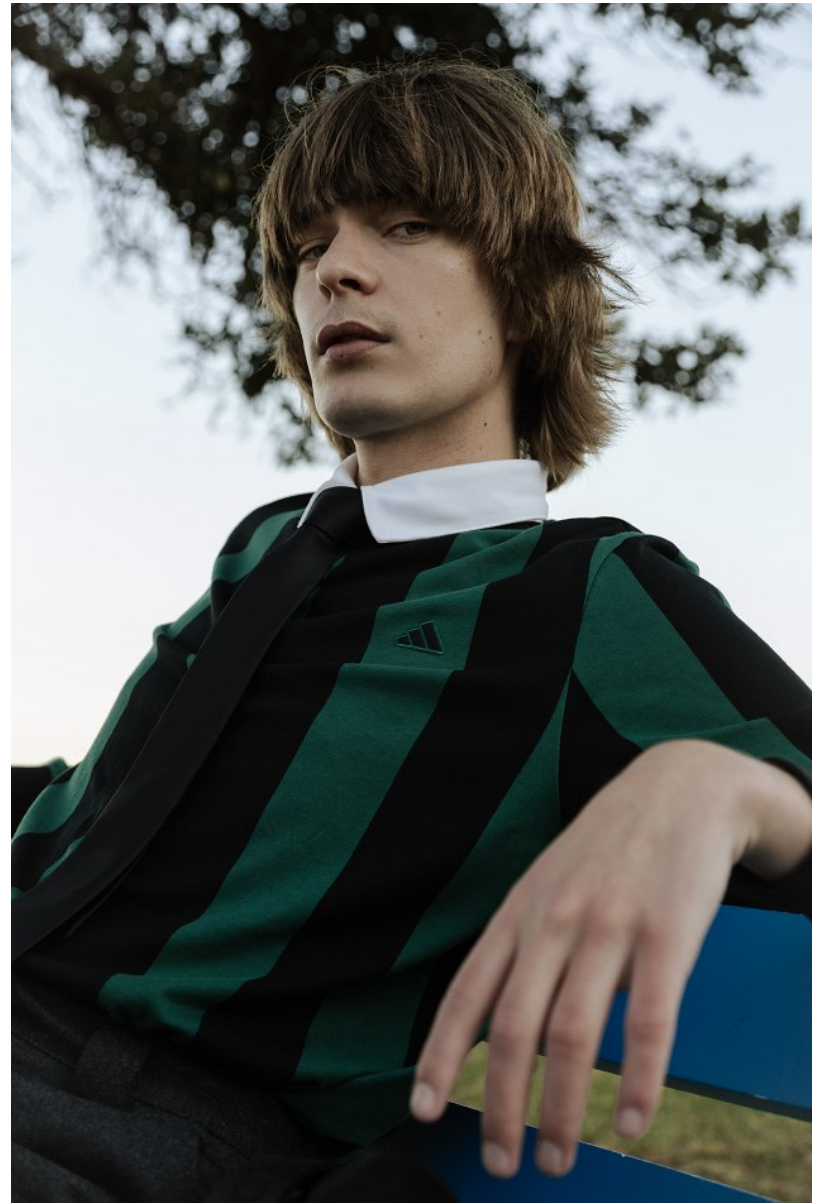

BOSS MODELS

CAPE TOWN

JEREMY PELSER

Height: 183cm Chest: 85cm Waist: 67cm Suit: 36 R Shoe: 10 UK Hair: Dark Blonde Eyes: Blue/Green