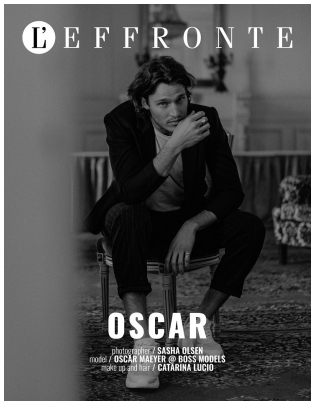

BOSS MODELS

CAPE TOWN

OSCAR MAEYER

Height: 187cm Chest: 100cm Waist: 80cm Suit: 38.5 R Shoe: 10.5 UK Hair: Dark Blonde Eyes: Blue

BOSS MODELS

CAPE TOWN

OSCAR MAEYER

Height: 187cm Chest: 100cm Waist: 80cm Suit: 38.5 R Shoe: 10.5 UK Hair: Dark Blonde Eyes: Blue

BOSS MODELS

CAPE TOWN

OSCAR MAEYER

Height: 187cm Chest: 100cm Waist: 80cm Suit: 38.5 R Shoe: 10.5 UK Hair: Dark Blonde Eyes: Blue