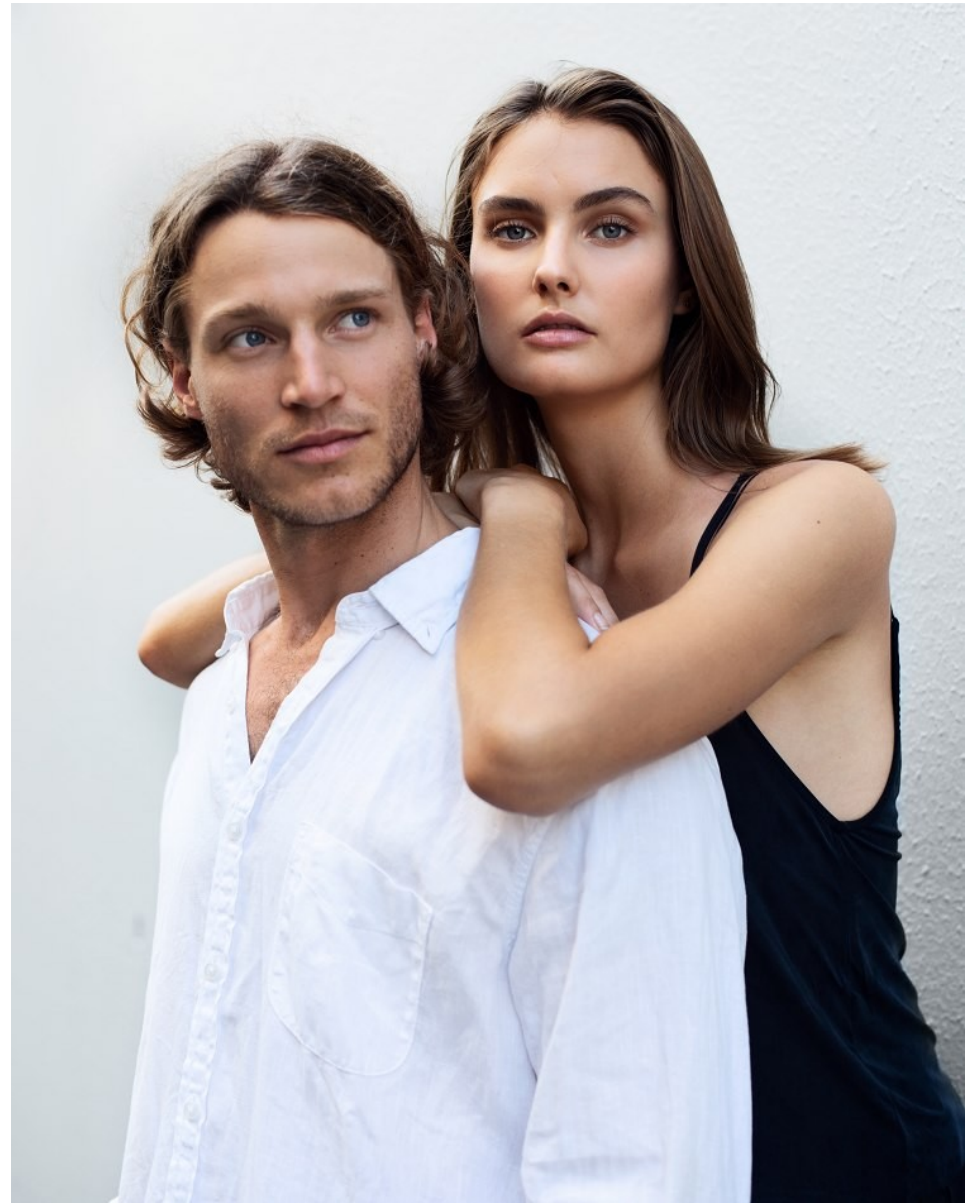

BOSS MODELS

CAPE TOWN

OSCAR MAEYER

Height: 187cm Chest: 100cm Waist: 80cm Suit: 38.5 R Shoe: 10.5 UK Hair: Dark Blonde Eyes: Blue