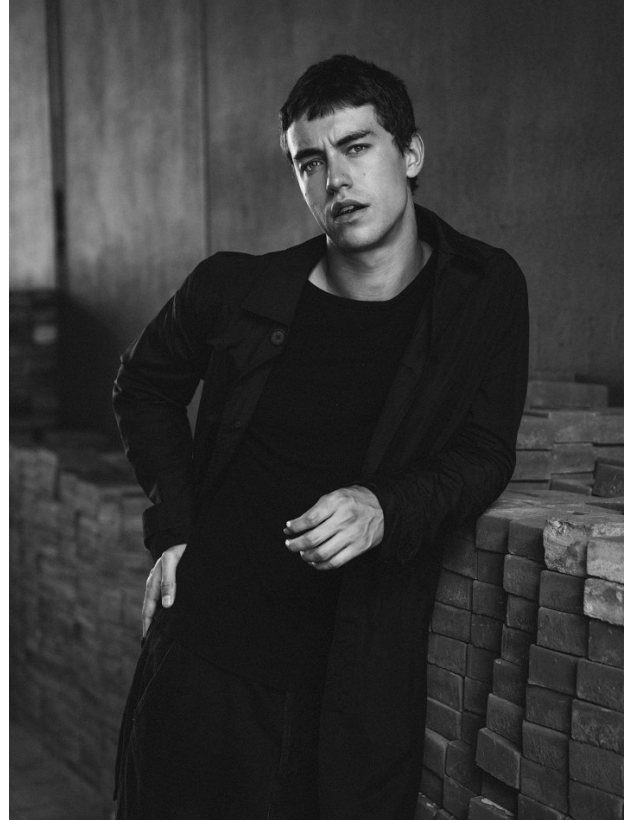

BOSS MODELS

CAPE TOWN

JAN COMBRINK

Height: 189cm Chest: 103cm Waist: 84cm Suit: 40.5 R Shoe: 10.5 UK Hair: Dark Brown Eyes: Blue

BOSS MODELS

CAPE TOWN

JAN COMBRINK

Height: 189cm Chest: 103cm Waist: 84cm Suit: 40.5 R Shoe: 10.5 UK Hair: Dark Brown Eyes: Blue