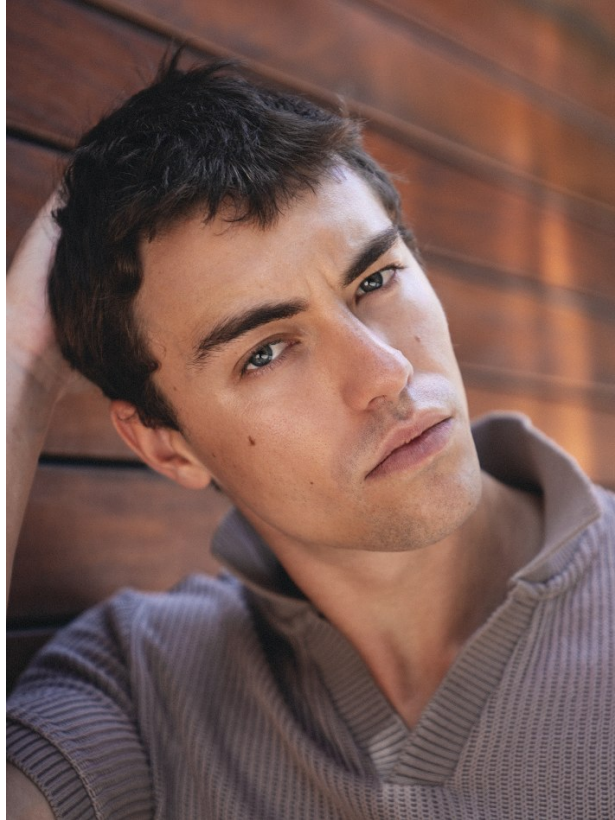

BOSS MODELS

CAPE TOWN

JAN COMBRINK

Height: 189cm Chest: 103cm Waist: 84cm Suit: 40.5 R Shoe: 10.5 UK Hair: Dark Brown Eyes: Blue

BOSS MODELS

CAPE TOWN

JAN COMBRINK

Height: 189cm Chest: 103cm Waist: 84cm Suit: 40.5 R Shoe: 10.5 UK Hair: Dark Brown Eyes: Blue

BOSS MODELS

CAPE TOWN

JAN COMBRINK

Height: 189cm Chest: 103cm Waist: 84cm Suit: 40.5 R Shoe: 10.5 UK Hair: Dark Brown Eyes: Blue