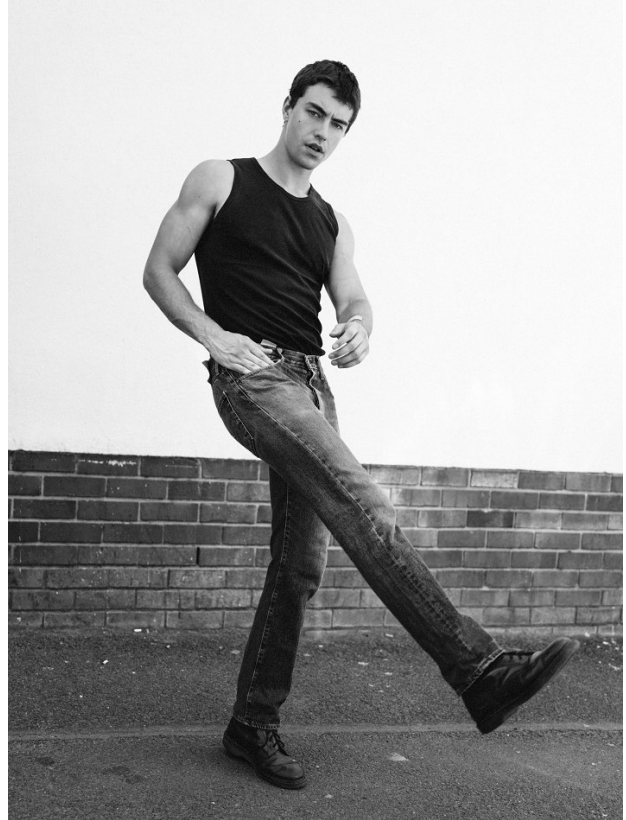

BOSS MODELS

CAPE TOWN

JAN COMBRINK

Height: 189cm Chest: 103cm Waist: 84cm Suit: 40.5 R Shoe: 10.5 UK Hair: Dark Brown Eyes: Blue

BOSS MODELS

CAPE TOWN

JAN COMBRINK

Height: 189cm Chest: 103cm Waist: 84cm Suit: 40.5 R Shoe: 10.5 UK Hair: Dark Brown Eyes: Blue