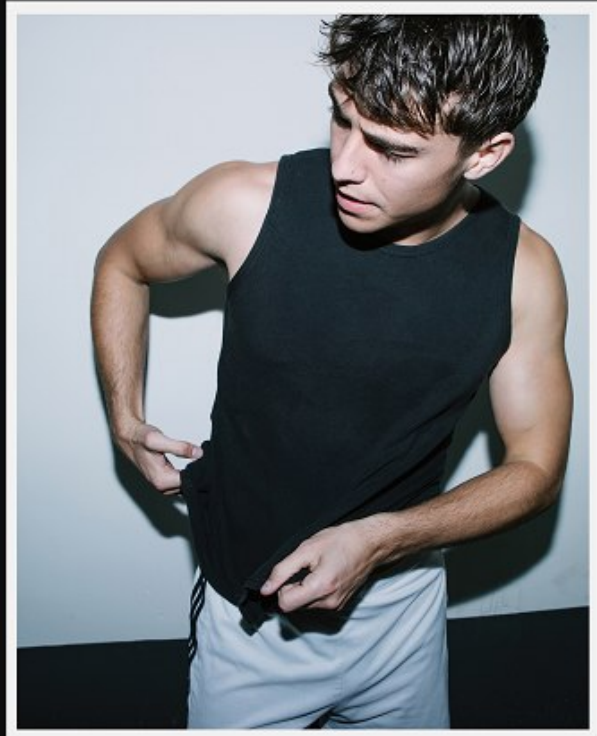

BOSS MODELS

CAPE TOWN

Height: 189cm Chest: 103cm Waist: 84cm Suit: 40.5 R Shoe: 10.5 UK Hair: Dark Brown Eyes: Blue