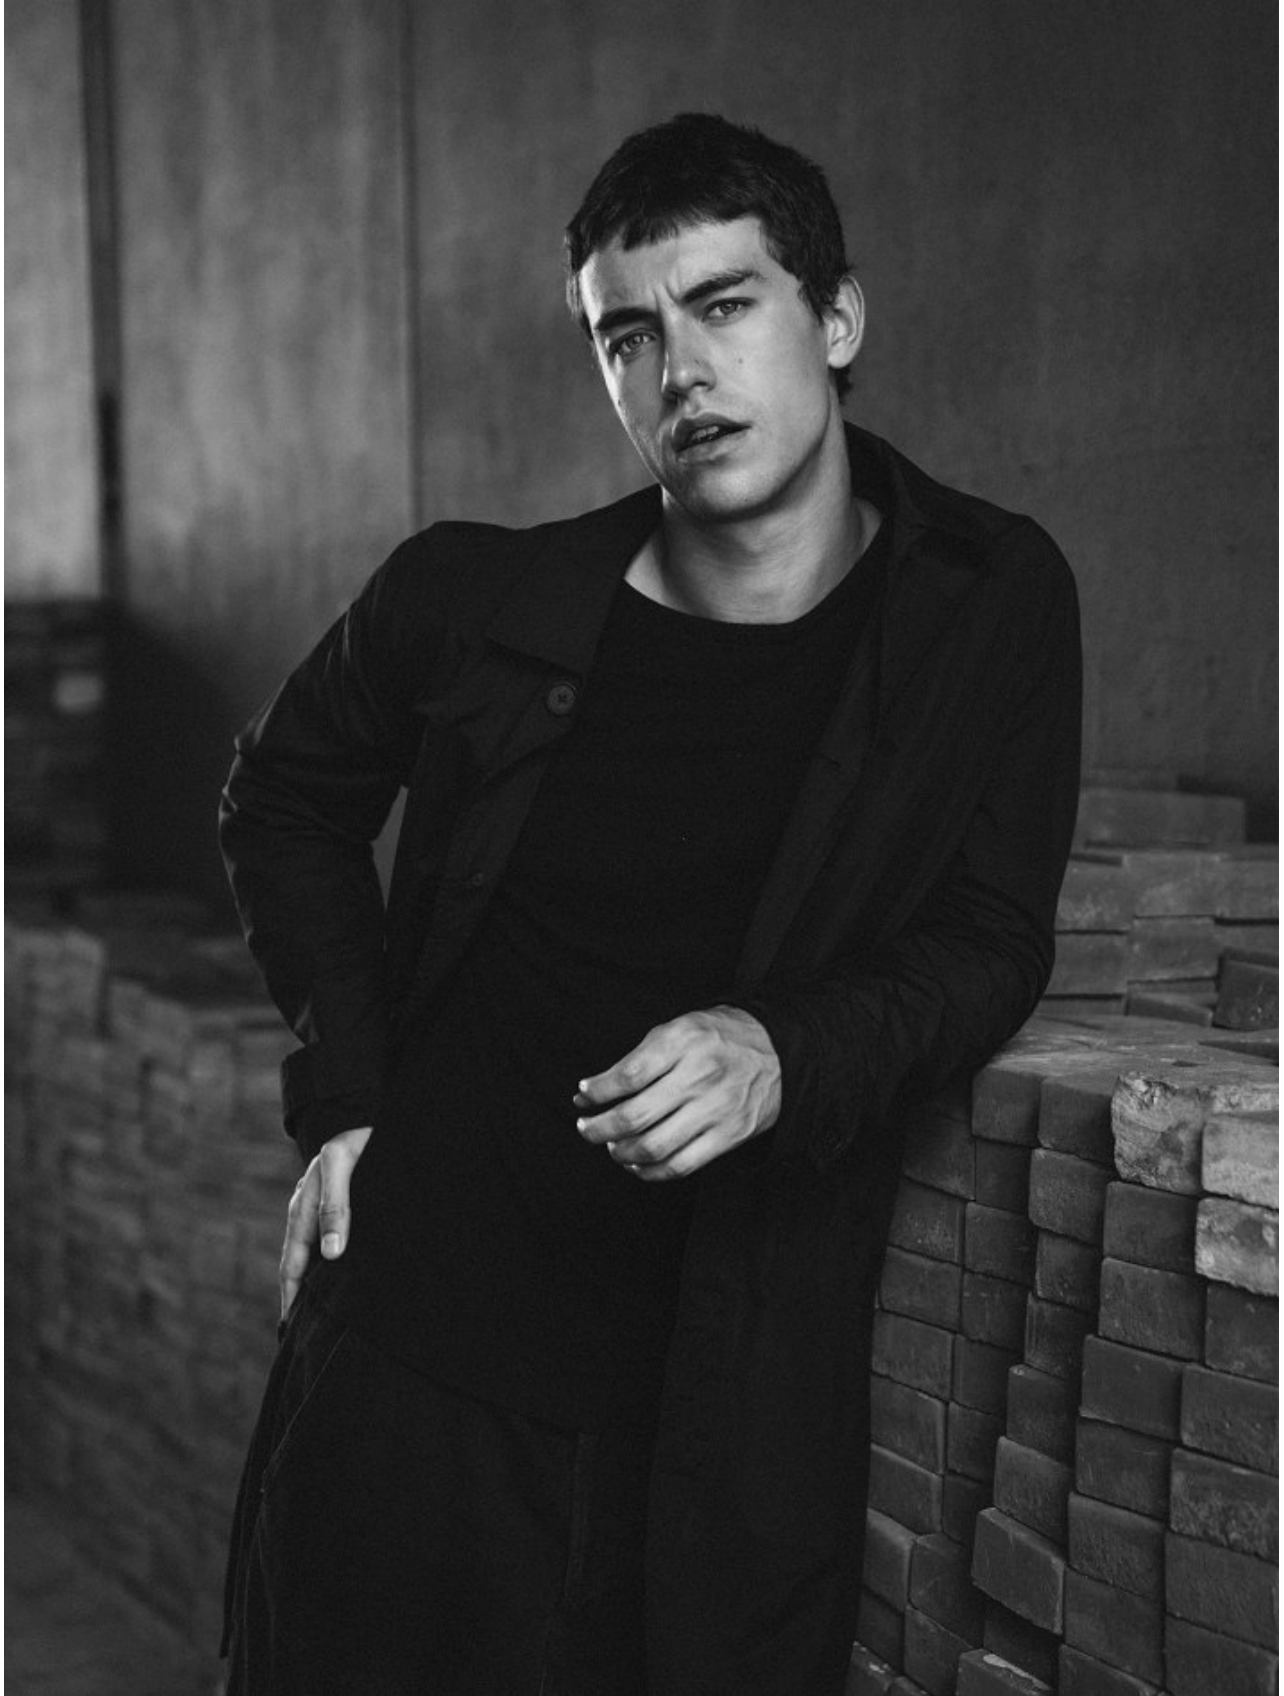

JAN COMBRINK

BOSS MODELS

CAPE TOWN

JAN COMBRINK

Height: 189cm Chest: 103cm Waist: 84cm Suit: 40.5 R Shoe: 10.5 UK Hair: Dark Brown Eyes: Blue