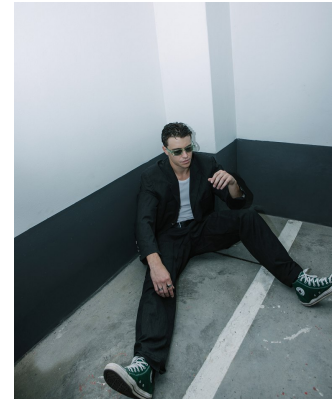

BOSS MODELS

CAPE TOWN

JAN COMBRINK

Height: 189cm Chest: 103cm Waist: 84cm Suit: 40.5 R Shoe: 10.5 UK Hair: Dark Brown Eyes: Blue

BOSS MODELS

CAPE TOWN

JAN COMBRINK

Height: 189cm Chest: 103cm Waist: 84cm Suit: 40.5 R Shoe: 10.5 UK Hair: Dark Brown Eyes: Blue