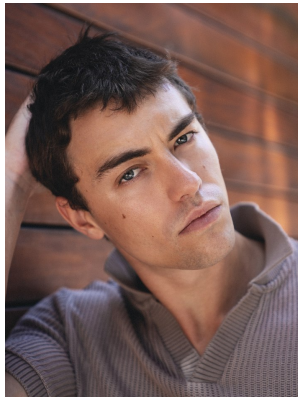

BOSS MODELS

CAPE TOWN

JAN COMBRINK

Height: 189cm Chest: 103cm Waist: 84cm Suit: 40.5 R Shoe: 10.5 UK Hair: Dark Brown Eyes: Blue

BOSS MODELS

CAPE TOWN

JAN COMBRINK

Height: 189cm Chest: 103cm Waist: 84cm Suit: 40.5 R Shoe: 10.5 UK Hair: Dark Brown Eyes: Blue