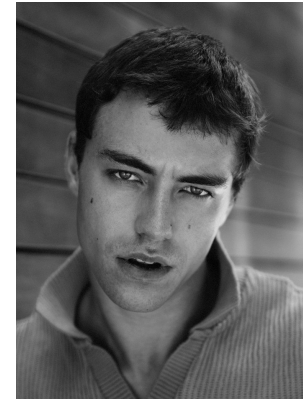

BOSS MODELS

CAPE TOWN

JAN COMBRINK

Height: 189cm Chest: 103cm Waist: 84cm Suit: 40.5 R Shoe: 10.5 UK Hair: Dark Brown Eyes: Blue

BOSS MODELS

CAPE TOWN

JAN COMBRINK

Height: 189cm Chest: 103cm Waist: 84cm Suit: 40.5 R Shoe: 10.5 UK Hair: Dark Brown Eyes: Blue