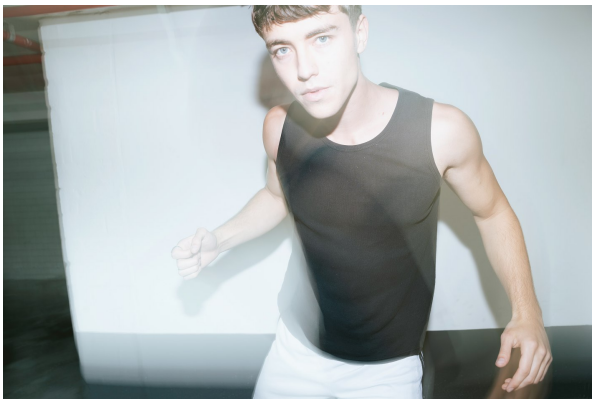

BOSS MODELS

CAPE TOWN

JAN COMBRINK

Height: 189cm Chest: 103cm Waist: 84cm Suit: 40.5 R Shoe: 10.5 UK Hair: Dark Brown Eyes: Blue

BOSS MODELS

CAPE TOWN

JAN COMBRINK

Height: 189cm Chest: 103cm Waist: 84cm Suit: 40.5 R Shoe: 10.5 UK Hair: Dark Brown Eyes: Blue