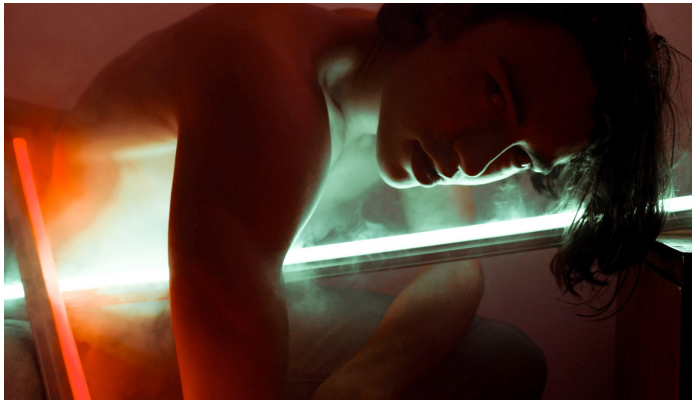

BOSS MODELS

CAPE TOWN

JAN COMBRINK

Height: 189cm Chest: 103cm Waist: 84cm Suit: 40.5 R Shoe: 10.5 UK Hair: Dark Brown Eyes: Blue

BOSS MODELS

CAPE TOWN

JAN COMBRINK

Height: 189cm Chest: 103cm Waist: 84cm Suit: 40.5 R Shoe: 10.5 UK Hair: Dark Brown Eyes: Blue