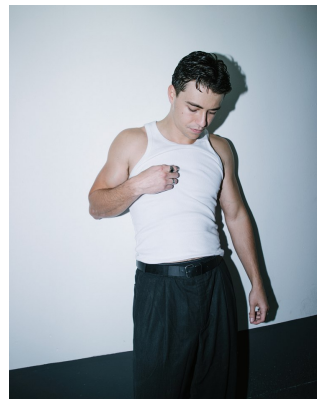

BOSS MODELS

CAPE TOWN

JAN COMBRINK

Height: 189cm Chest: 103cm Waist: 84cm Suit: 40.5 R Shoe: 10.5 UK Hair: Dark Brown Eyes: Blue

BOSS MODELS

CAPE TOWN

JAN COMBRINK

Height: 189cm Chest: 103cm Waist: 84cm Suit: 40.5 R Shoe: 10.5 UK Hair: Dark Brown Eyes: Blue