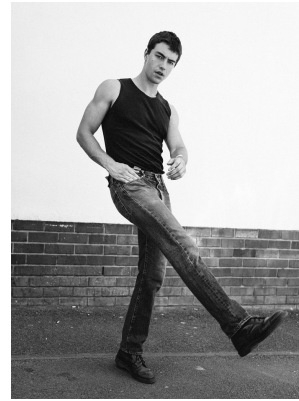

BOSS MODELS

CAPE TOWN

JAN COMBRINK

Height: 189cm Chest: 103cm Waist: 84cm Suit: 40.5 R Shoe: 10.5 UK Hair: Dark Brown Eyes: Blue

BOSS MODELS

CAPE TOWN

JAN COMBRINK

Height: 189cm Chest: 103cm Waist: 84cm Suit: 40.5 R Shoe: 10.5 UK Hair: Dark Brown Eyes: Blue