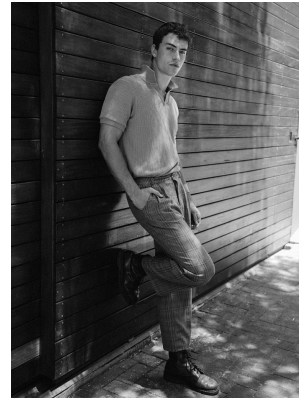

BOSS MODELS

CAPE TOWN

JAN COMBRINK

Height: 189cm Chest: 103cm Waist: 84cm Suit: 40.5 R Shoe: 10.5 UK Hair: Dark Brown Eyes: Blue

BOSS MODELS

CAPE TOWN

JAN COMBRINK

Height: 189cm Chest: 103cm Waist: 84cm Suit: 40.5 R Shoe: 10.5 UK Hair: Dark Brown Eyes: Blue