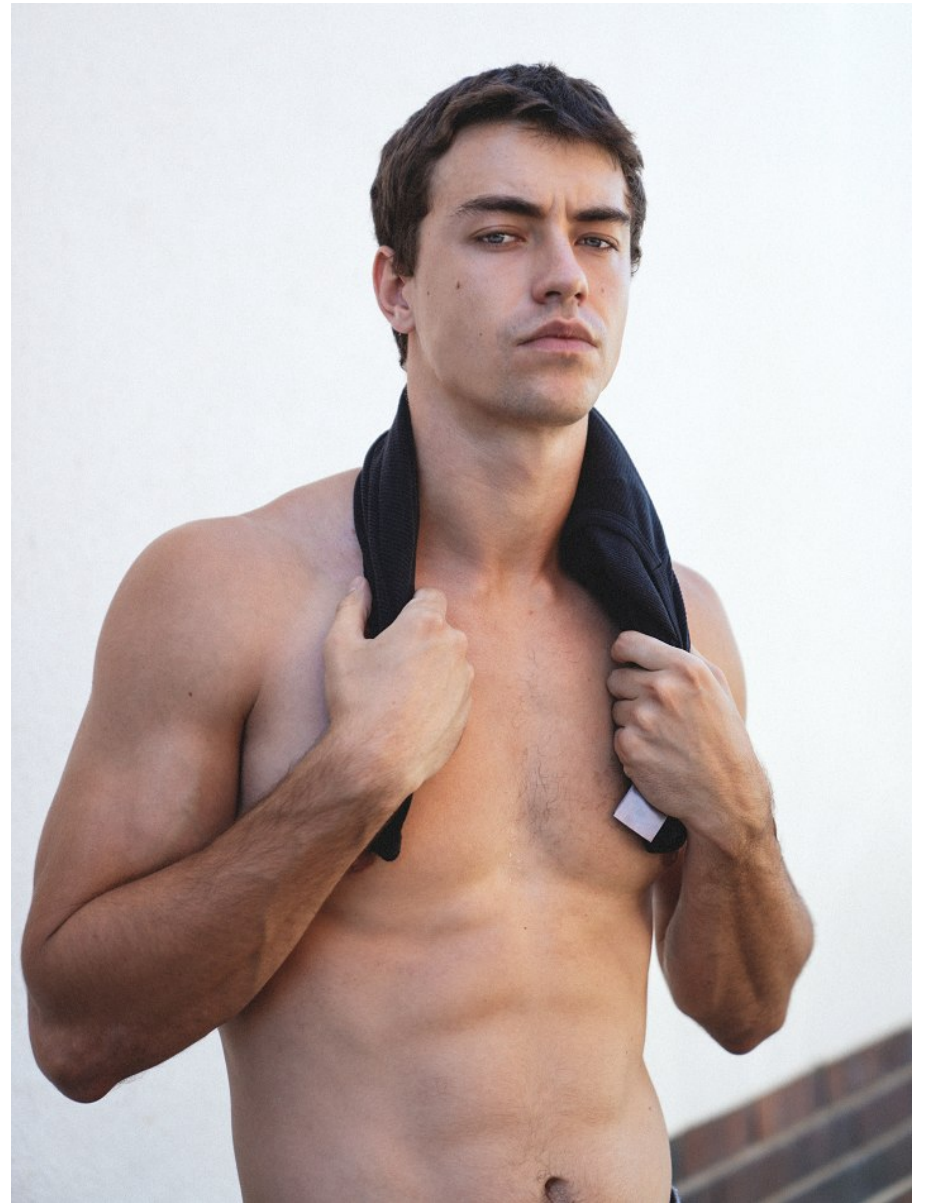

BOSS MODELS

CAPE TOWN

JAN COMBRINK

Height: 189cm Chest: 103cm Waist: 84cm Suit: 40.5 R Shoe: 10.5 UK Hair: Dark Brown Eyes: Blue

BOSS MODELS

CAPE TOWN

JAN COMBRINK

Height: 189cm Chest: 103cm Waist: 84cm Suit: 40.5 R Shoe: 10.5 UK Hair: Dark Brown Eyes: Blue