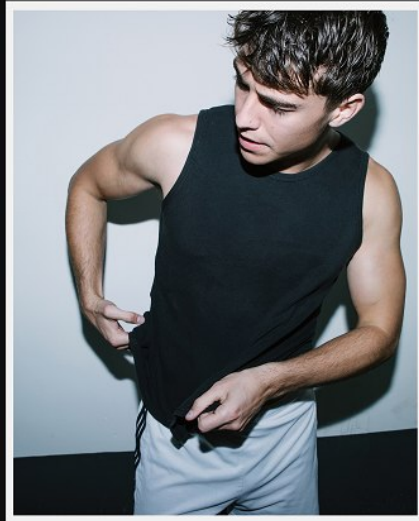

BOSS MODELS

CAPE TOWN

JAN COMBRINK

Height: 189cm Chest: 103cm Waist: 84cm Suit: 40.5 R Shoe: 10.5 UK Hair: Dark Brown Eyes: Blue

BOSS MODELS

CAPE TOWN

JAN COMBRINK

Height: 189cm Chest: 103cm Waist: 84cm Suit: 40.5 R Shoe: 10.5 UK Hair: Dark Brown Eyes: Blue