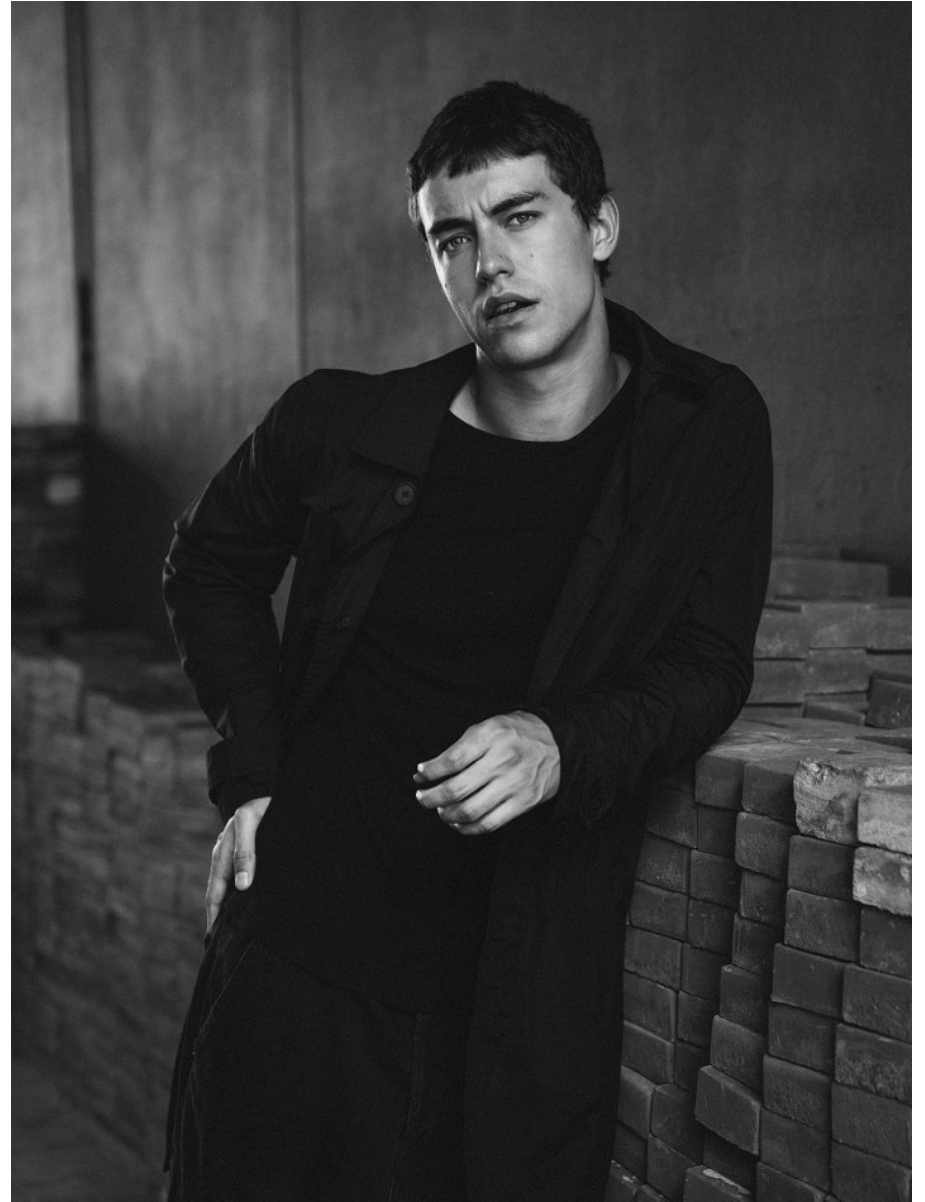

BOSS MODELS

CAPE TOWN

JAN COMBRINK

Height: 189cm Chest: 103cm Waist: 84cm Suit: 40.5 R Shoe: 10.5 UK Hair: Dark Brown Eyes: Blue