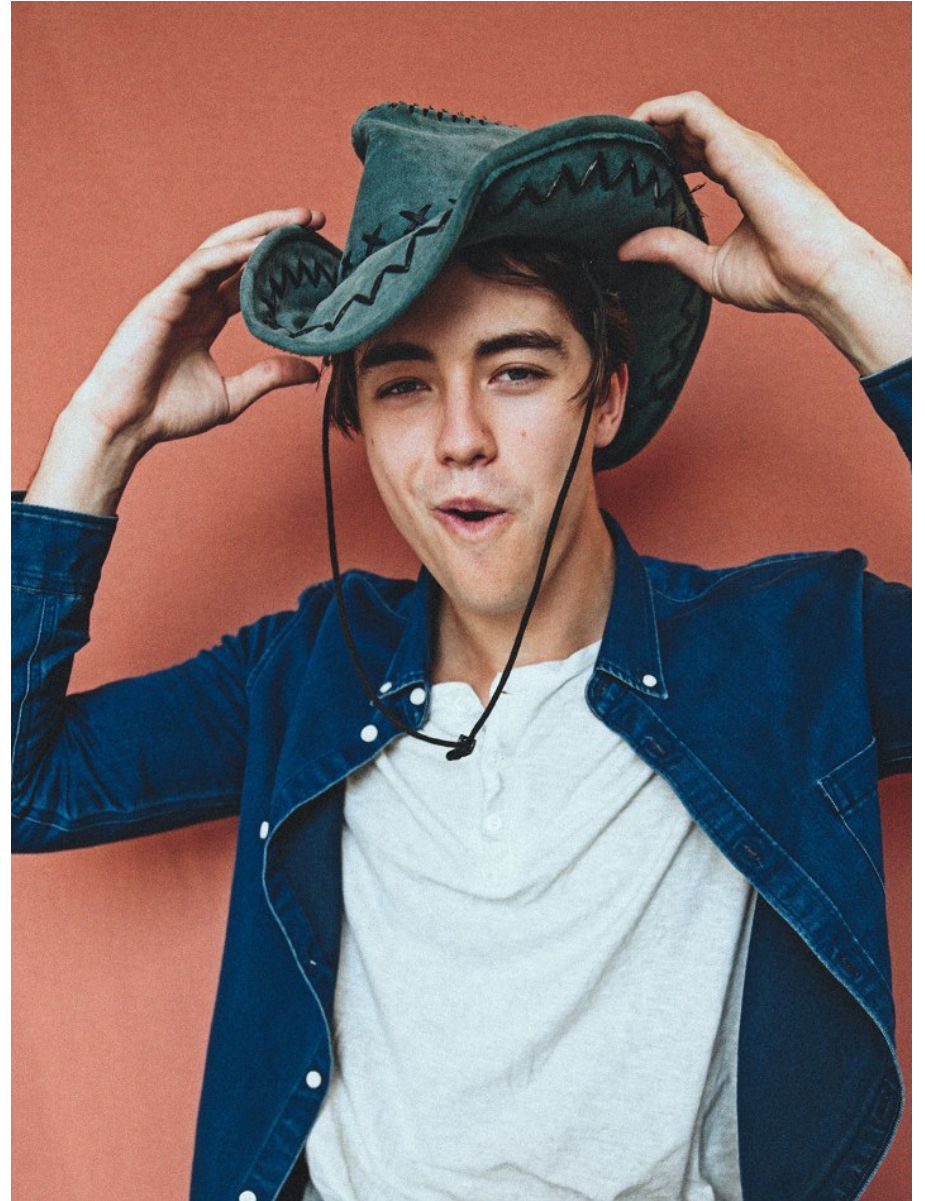

BOSS MODELS

CAPE TOWN

JAN COMBRINK

Height: 189cm Chest: 101cm Waist: 86cm Suit: 40 R Shoe: 10.5 UK Hair: Dark Brown Eyes: Blue