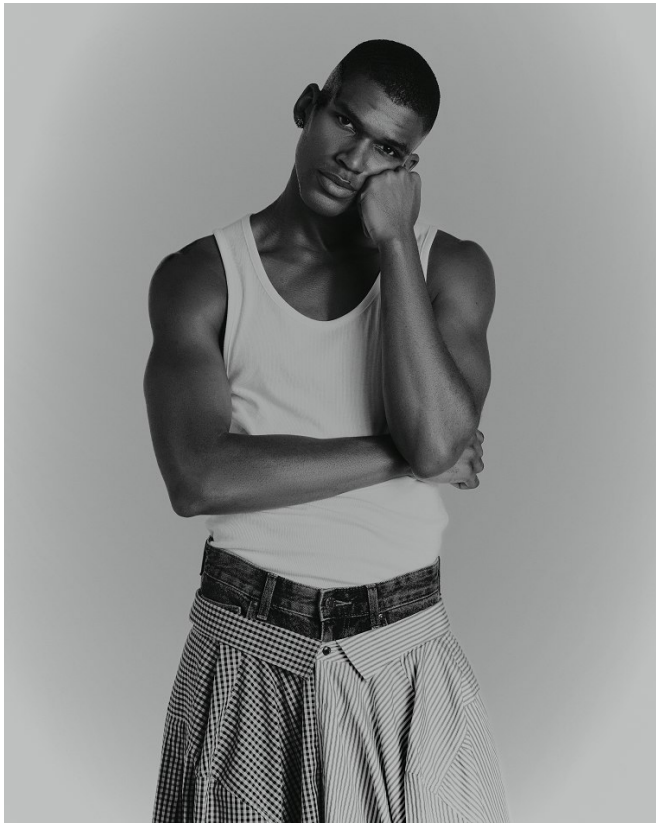

BOSS MODELS

CAPE TOWN

YOAN SOKPOH

Height: 186cm Chest: 96cm Waist: 72cm Suit: 38 R Shoe: 10 UK Hair: Black Eyes: Brown

BOSS MODELS

CAPE TOWN

YOAN SOKPOH

Height: 186cm Chest: 96cm Waist: 72cm Suit: 38 R Shoe: 10 UK Hair: Black Eyes: Brown