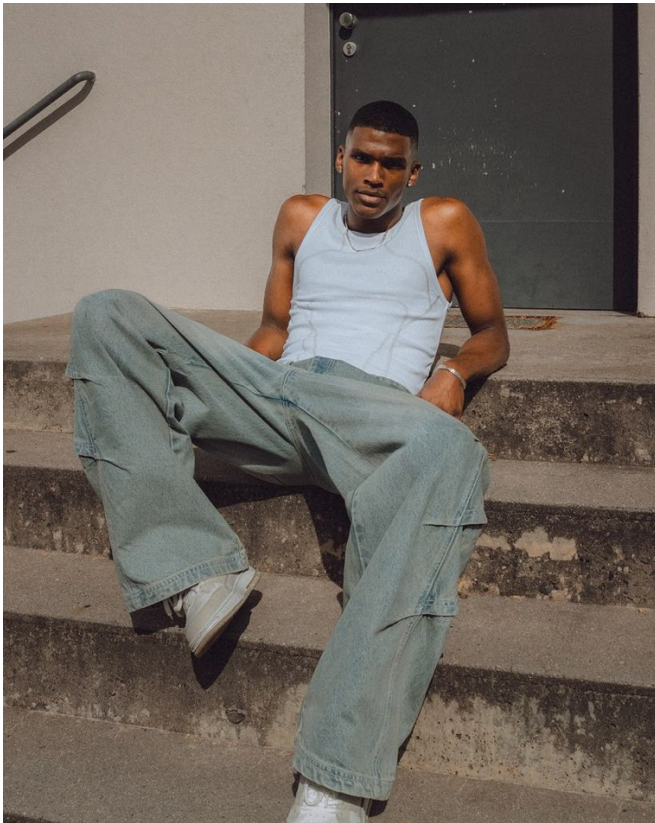

BOSS MODELS

CAPE TOWN

YOAN SOKPOH

Height: 186cm Chest: 96cm Waist: 72cm Suit: 38 R Shoe: 10 UK Hair: Black Eyes: Brown

BOSS MODELS

CAPE TOWN

YOAN SOKPOH

Height: 186cm Chest: 96cm Waist: 72cm Suit: 38 R Shoe: 10 UK Hair: Black Eyes: Brown