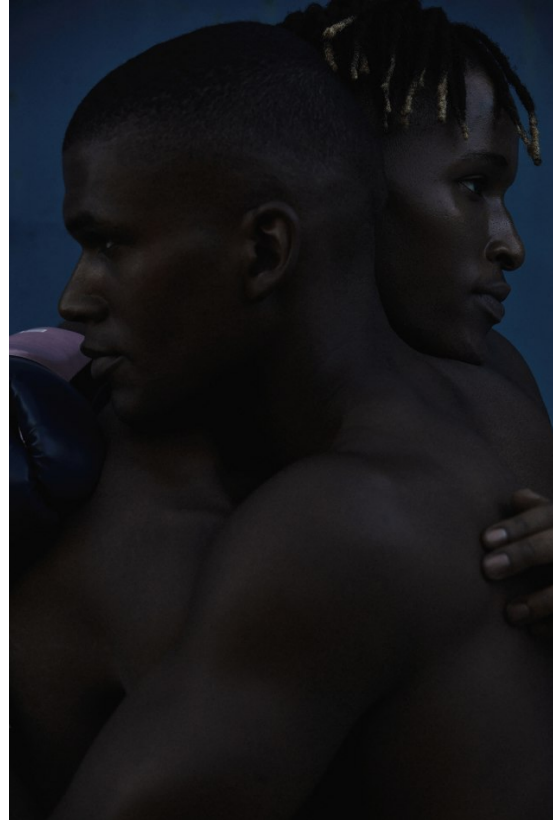

BOSS MODELS

CAPE TOWN

YOAN SOKPOH

Height: 186cm Chest: 96cm Waist: 72cm Suit: 38 R Shoe: 10 UK Hair: Black Eyes: Brown

BOSS MODELS

CAPE TOWN

YOAN SOKPOH

Height: 186cm Chest: 96cm Waist: 72cm Suit: 38 R Shoe: 10 UK Hair: Black Eyes: Brown