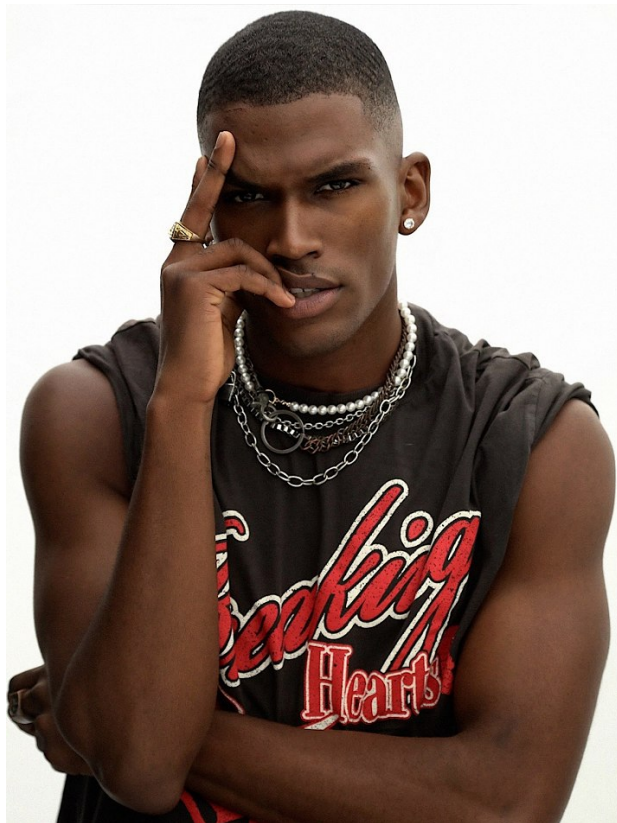

BOSS MODELS

CAPE TOWN

YOAN SOKPOH

Height: 186cm Chest: 96cm Waist: 72cm Suit: 38 R Shoe: 10 UK Hair: Black Eyes: Brown