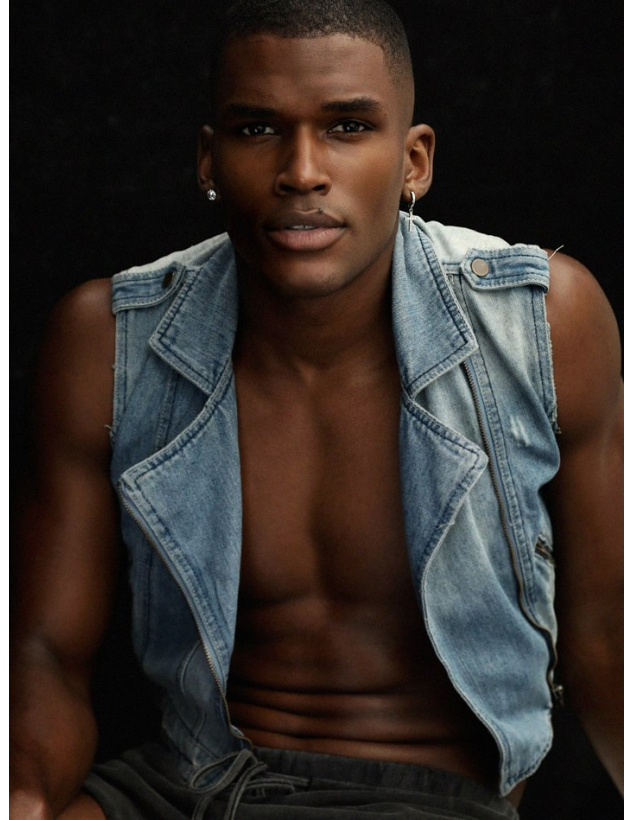

BOSS MODELS

CAPE TOWN

YOAN SOKPOH

Height: 186cm Chest: 96cm Waist: 72cm Suit: 38 R Shoe: 10 UK Hair: Black Eyes: Brown

BOSS MODELS

CAPE TOWN

YOAN SOKPOH

Height: 186cm Chest: 96cm Waist: 72cm Suit: 38 R Shoe: 10 UK Hair: Black Eyes: Brown