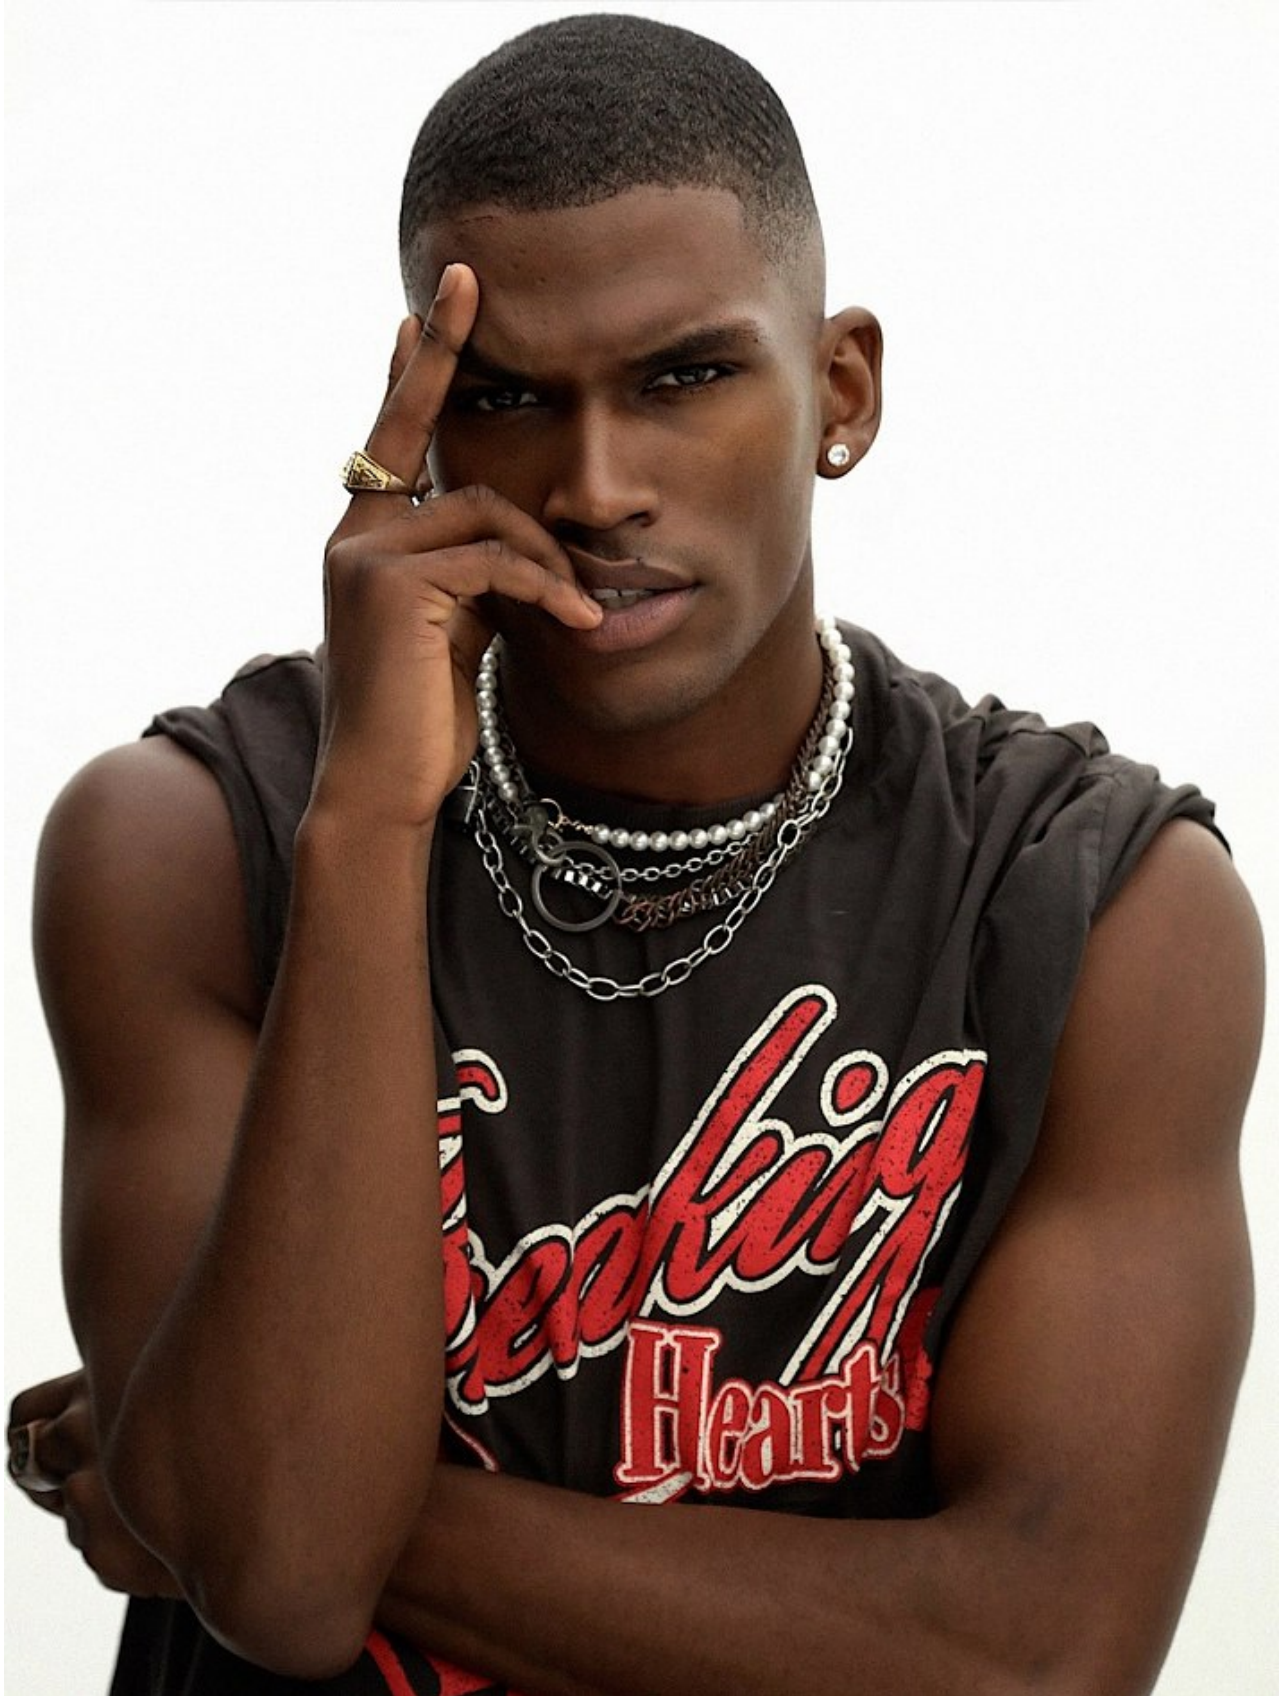

BOSS MODELS

CAPE TOWN

YOAN SOKPOH

Height: 187cm Chest: 95cm Waist: 73cm Suit: 38 R Shoe: 10 UK Hair: Black Eyes: Brown

BOSS MODELS

CAPE TOWN

YOAN SOKPOH

Height: 187cm Chest: 95cm Waist: 73cm Suit: 38 R Shoe: 10 UK Hair: Black Eyes: Brown