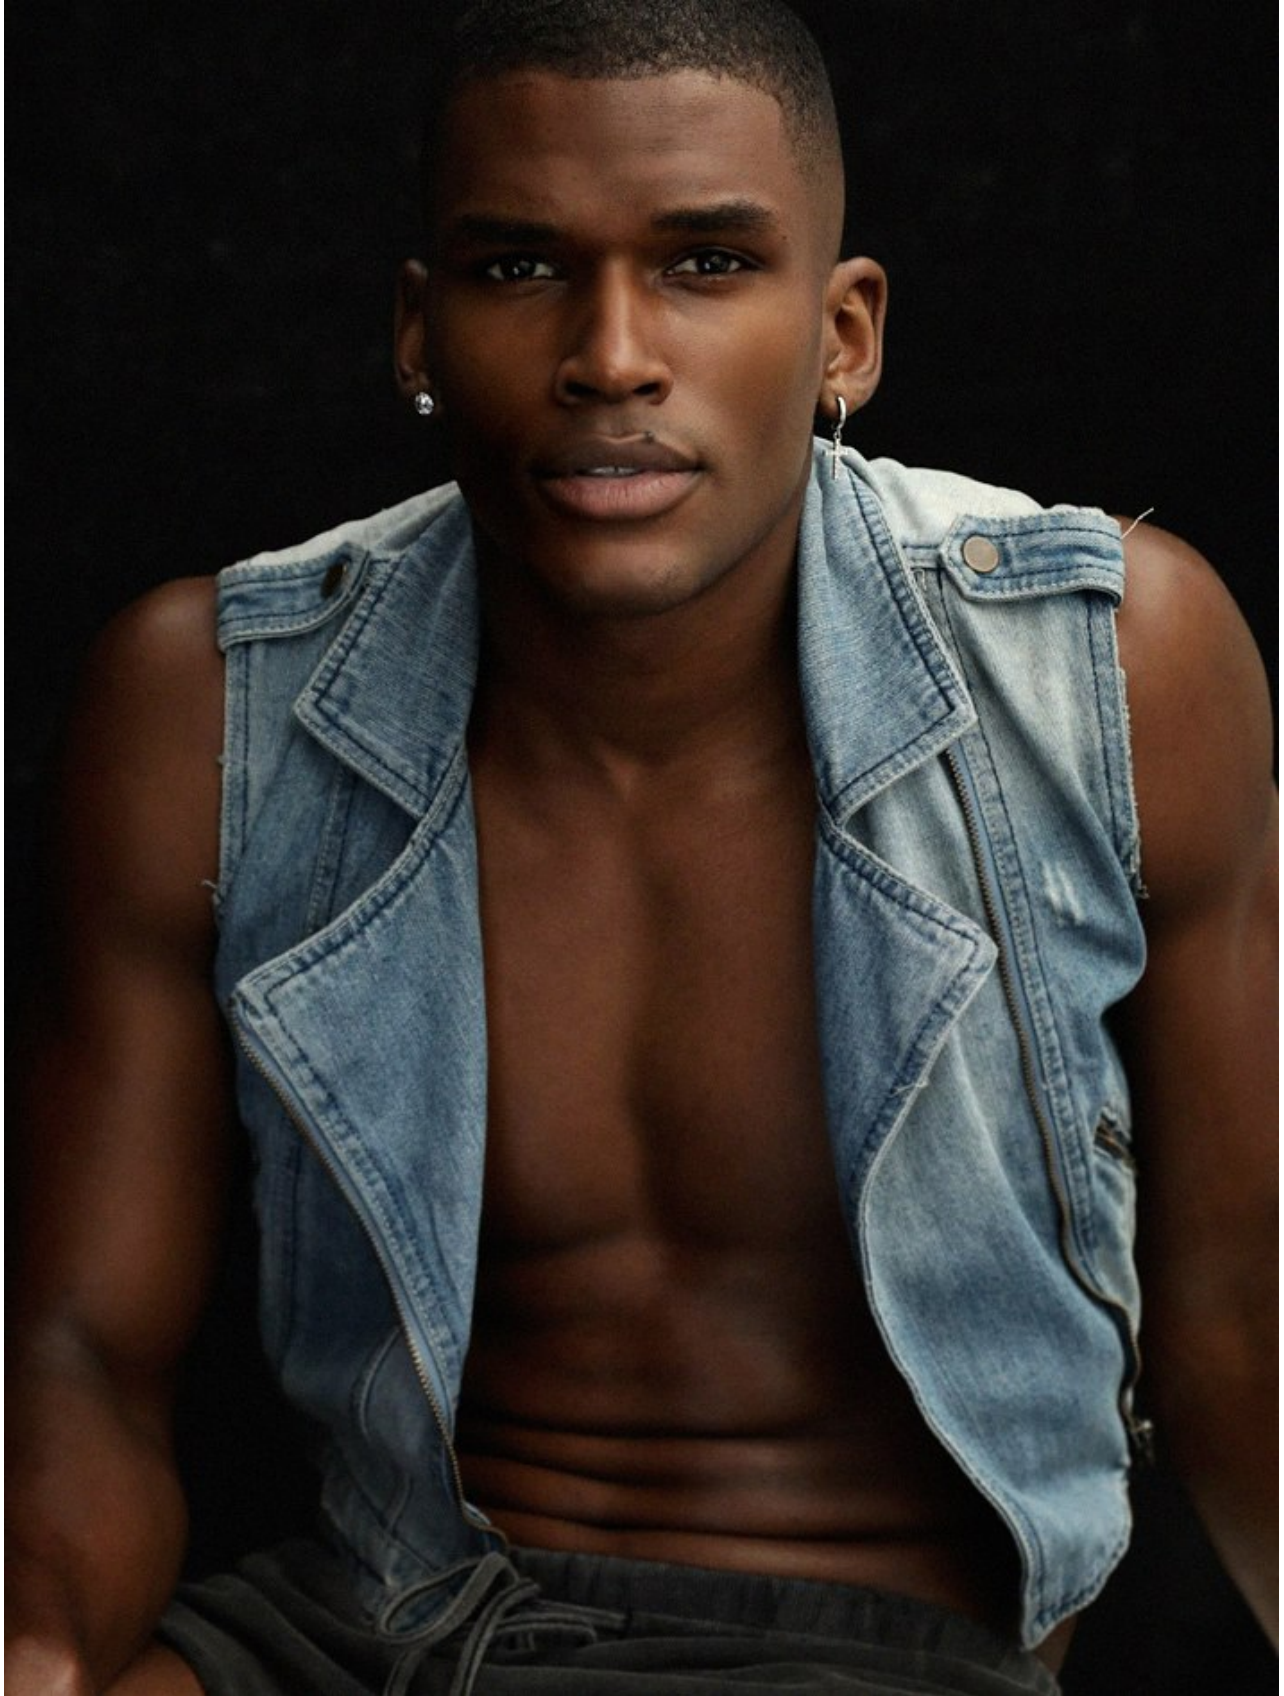

BOSS MODELS

CAPE TOWN

YOAN SOKPOH

Height: 187cm Chest: 95cm Waist: 73cm Suit: 38 R Shoe: 10 UK Hair: Black Eyes: Brown

BOSS MODELS

CAPE TOWN

YOAN SOKPOH

Height: 187cm Chest: 95cm Waist: 73cm Suit: 38 R Shoe: 10 UK Hair: Black Eyes: Brown