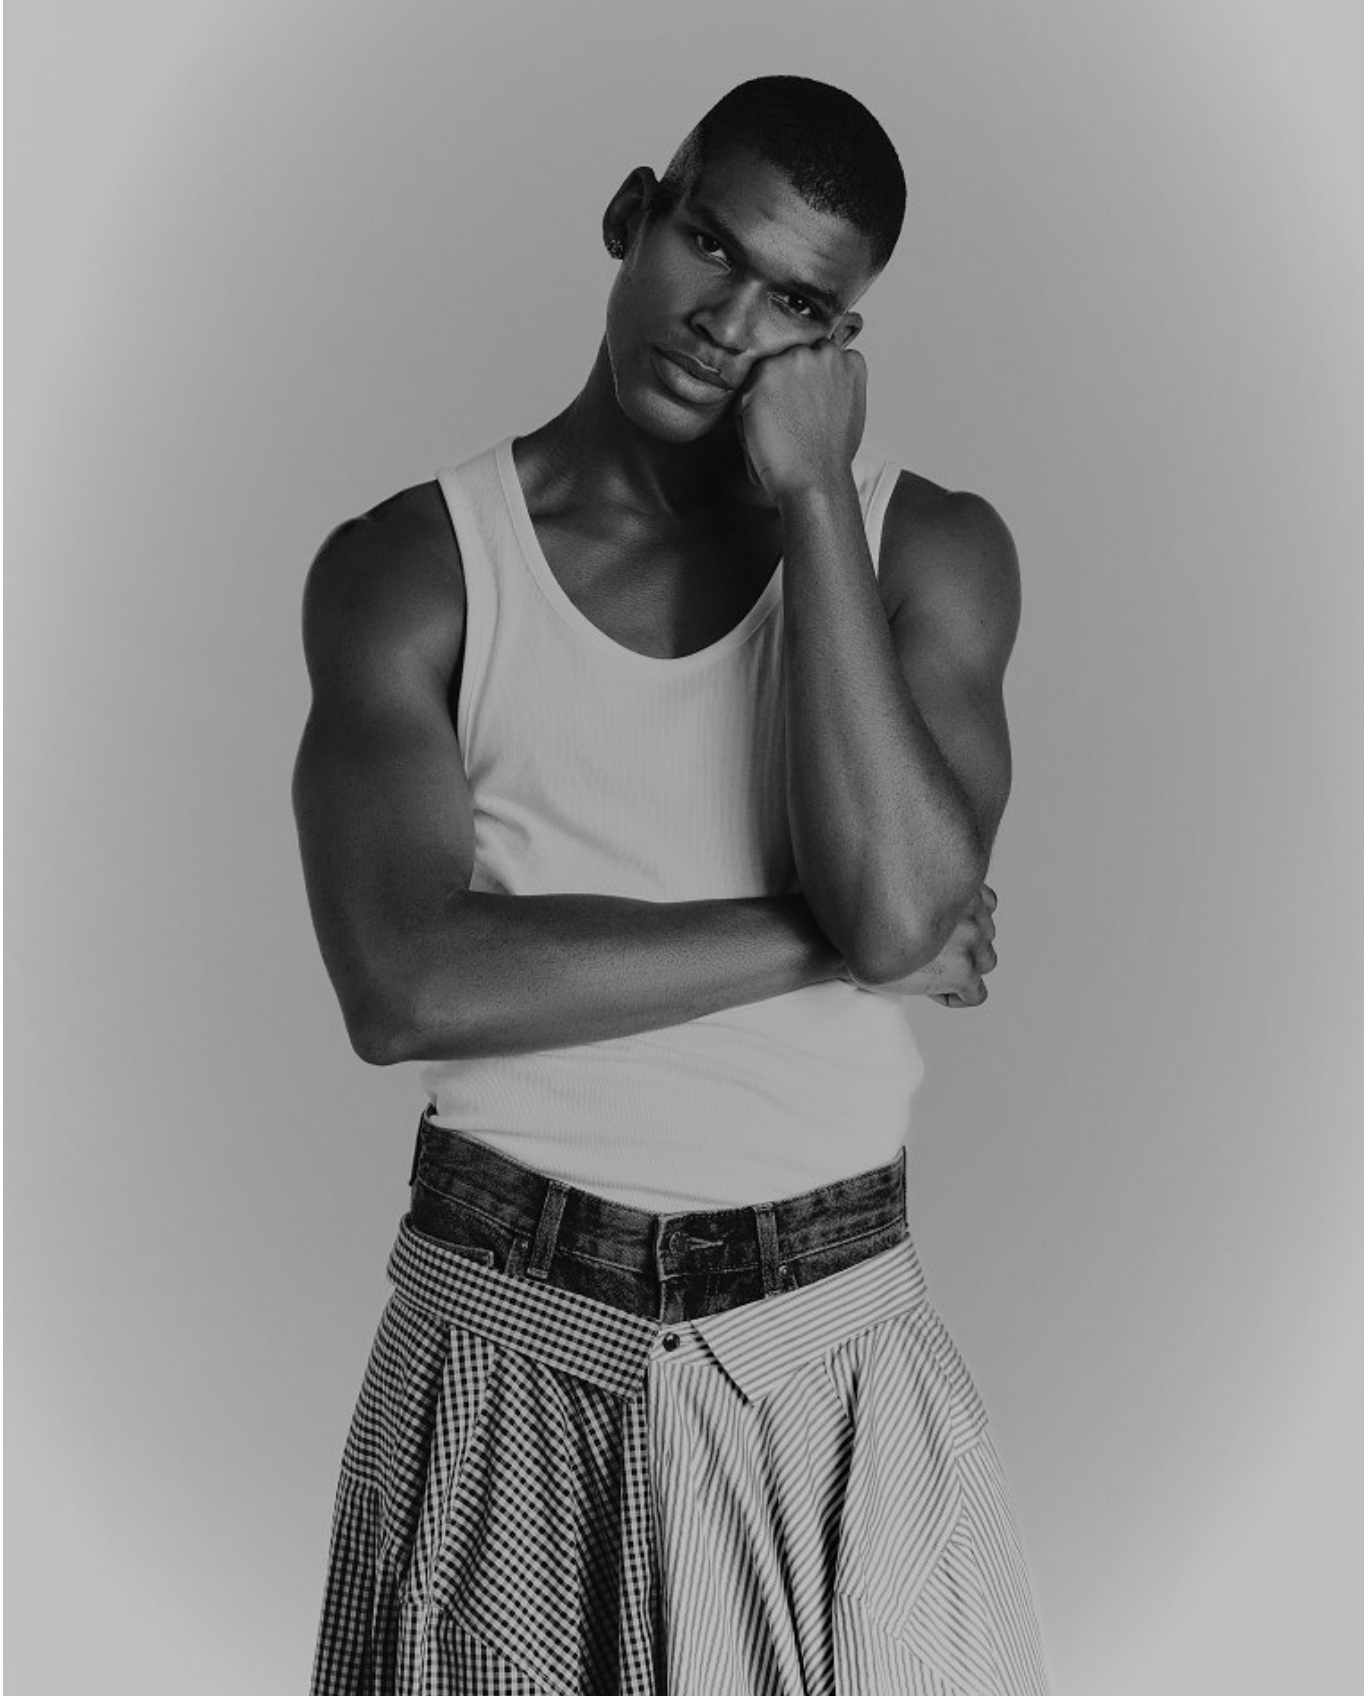

BOSS MODELS

CAPE TOWN

YOAN SOKPOH

Height: 187cm Chest: 95cm Waist: 73cm Suit: 38 R Shoe: 10 UK Hair: Black Eyes: Brown