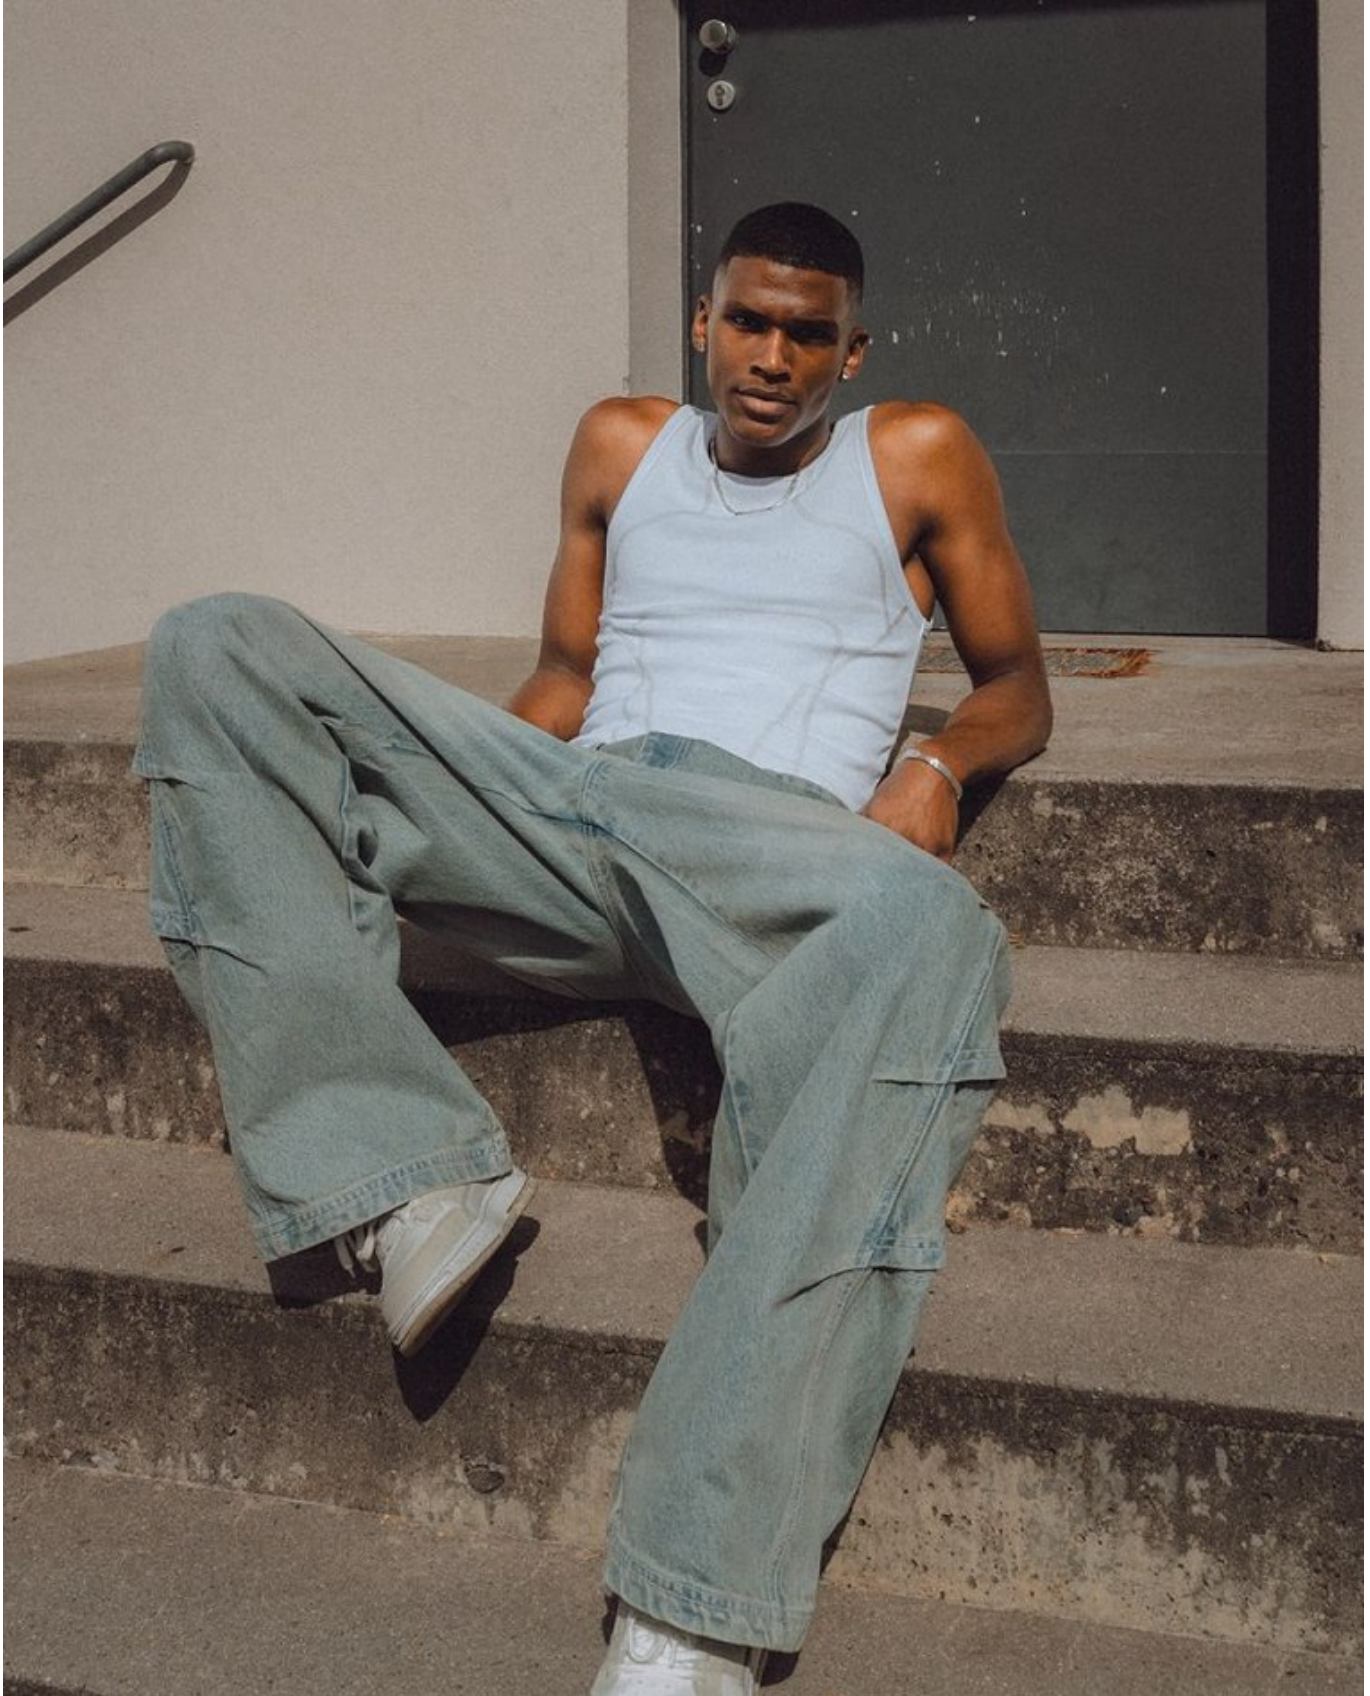

CAPE TOWN

YOAN SOKPOH

Height: 187cm Chest: 95cm Waist: 73cm Suit: 38 R Shoe: 10 UK Hair: Black Eyes: Brown

BOSS MODELS

CAPE TOWN

YOAN SOKPOH

Height: 187cm Chest: 95cm Waist: 73cm Suit: 38 R Shoe: 10 UK Hair: Black Eyes: Brown