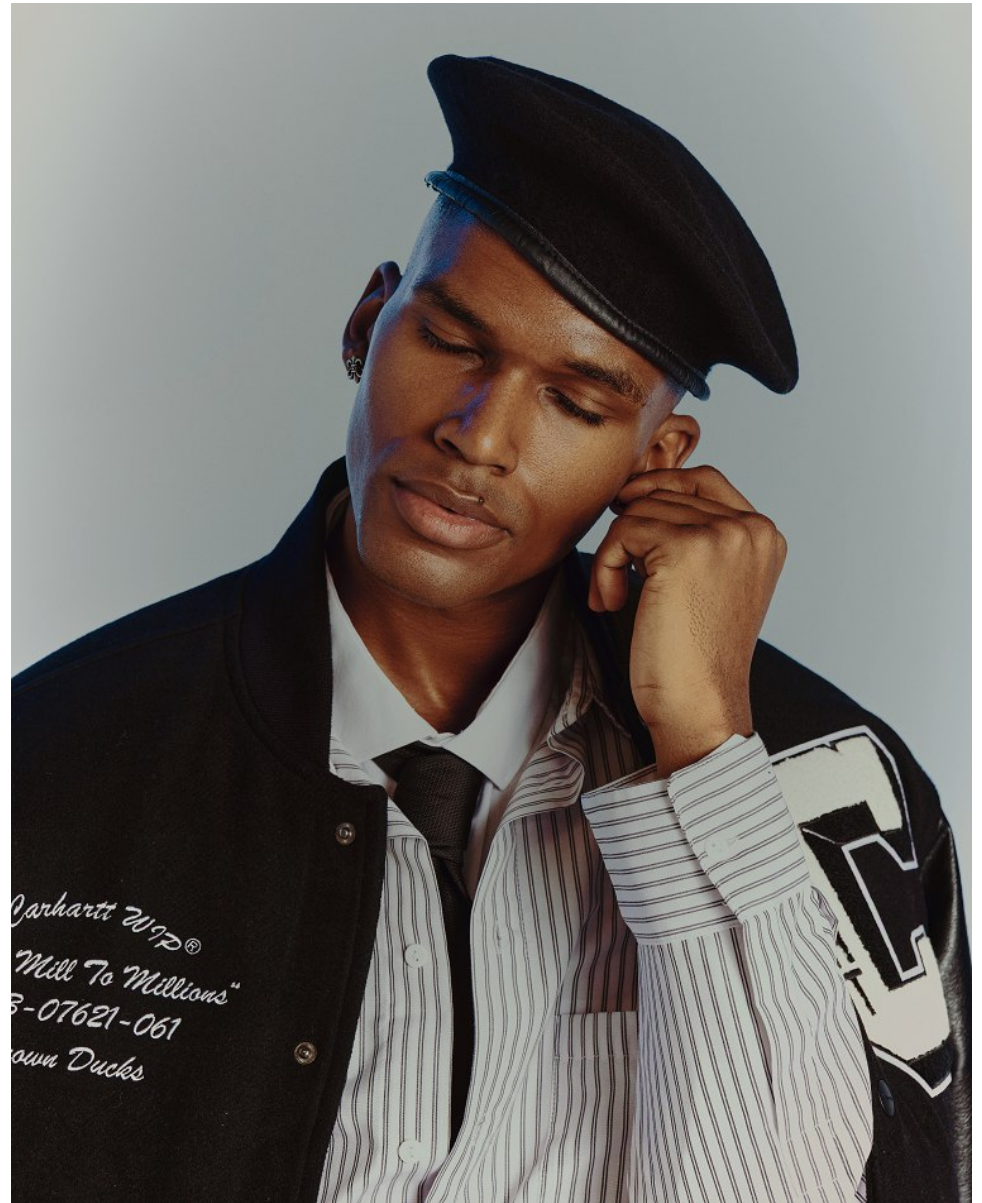

BOSS MODELS

CAPE TOWN

YOAN SOKPOH

Height: 187cm Chest: 95cm Waist: 73cm Suit: 38 R Shoe: 10 UK Hair: Black Eyes: Brown