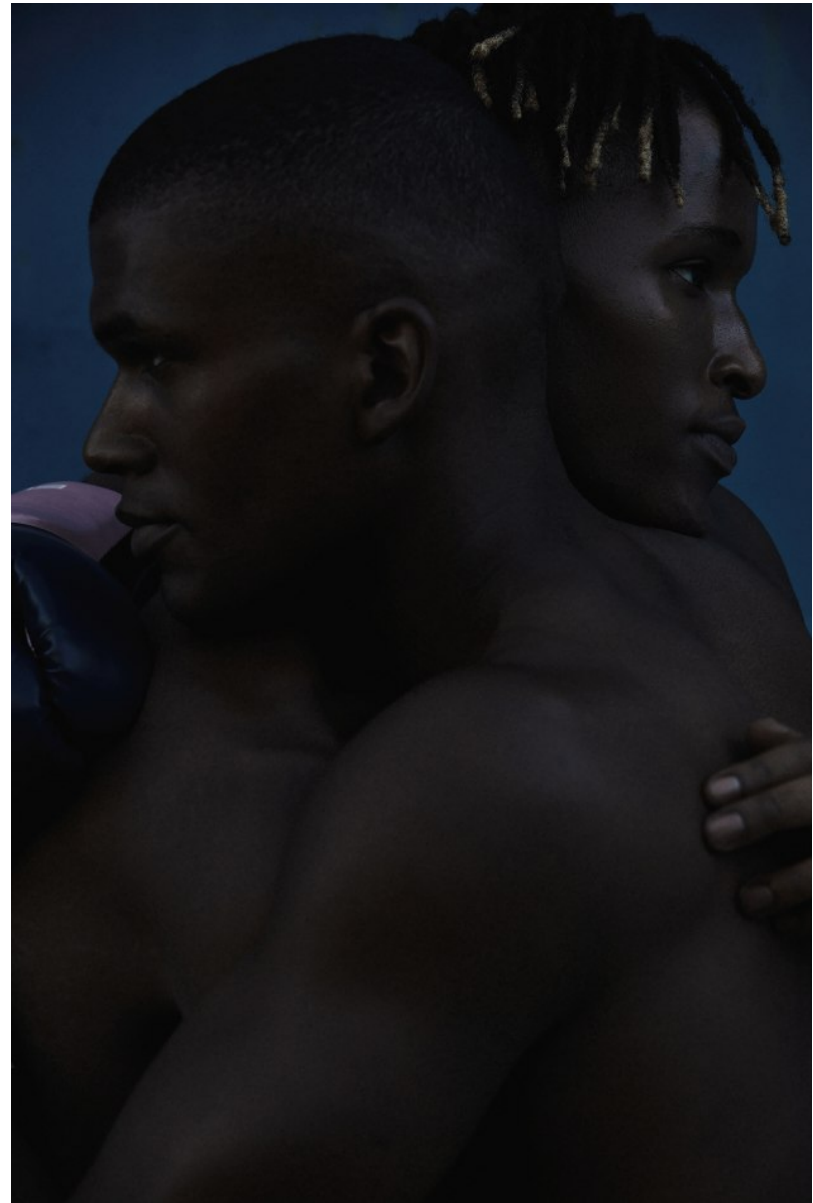

BOSS MODELS

CAPE TOWN

YOAN SOKPOH

Height: 187cm Chest: 95cm Waist: 73cm Suit: 38 R Shoe: 10 UK Hair: Black Eyes: Brown

BOSS MODELS

CAPE TOWN

YOAN SOKPOH

Height: 187cm Chest: 95cm Waist: 73cm Suit: 38 R Shoe: 10 UK Hair: Black Eyes: Brown