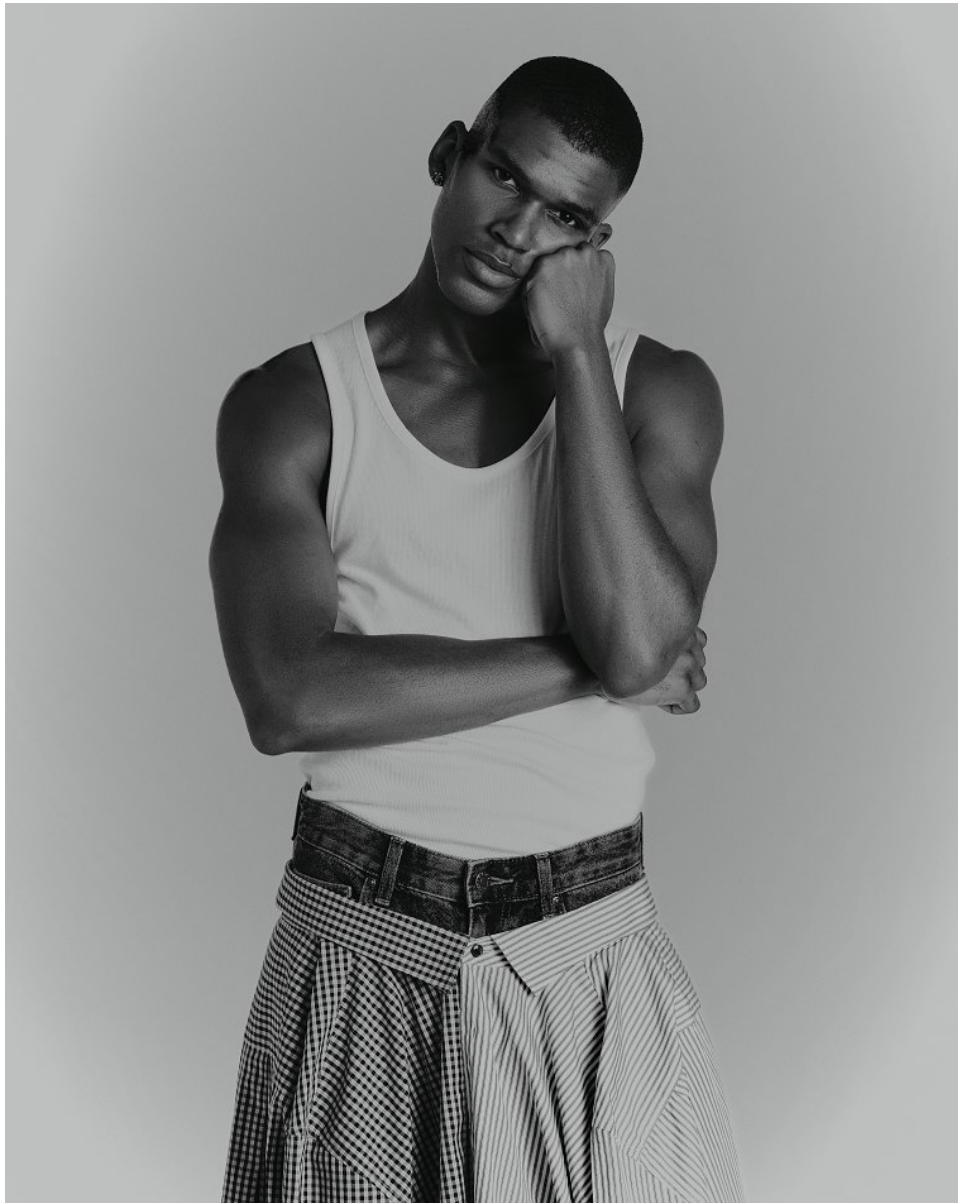

BOSS MODELS

CAPE TOWN

YOAN SOKPOH

Height: 187cm Chest: 95cm Waist: 73cm Suit: 38 R Shoe: 10 UK Hair: Black Eyes: Brown

BOSS MODELS

CAPE TOWN

YOAN SOKPOH

Height: 187cm Chest: 95cm Waist: 73cm Suit: 38 R Shoe: 10 UK Hair: Black Eyes: Brown