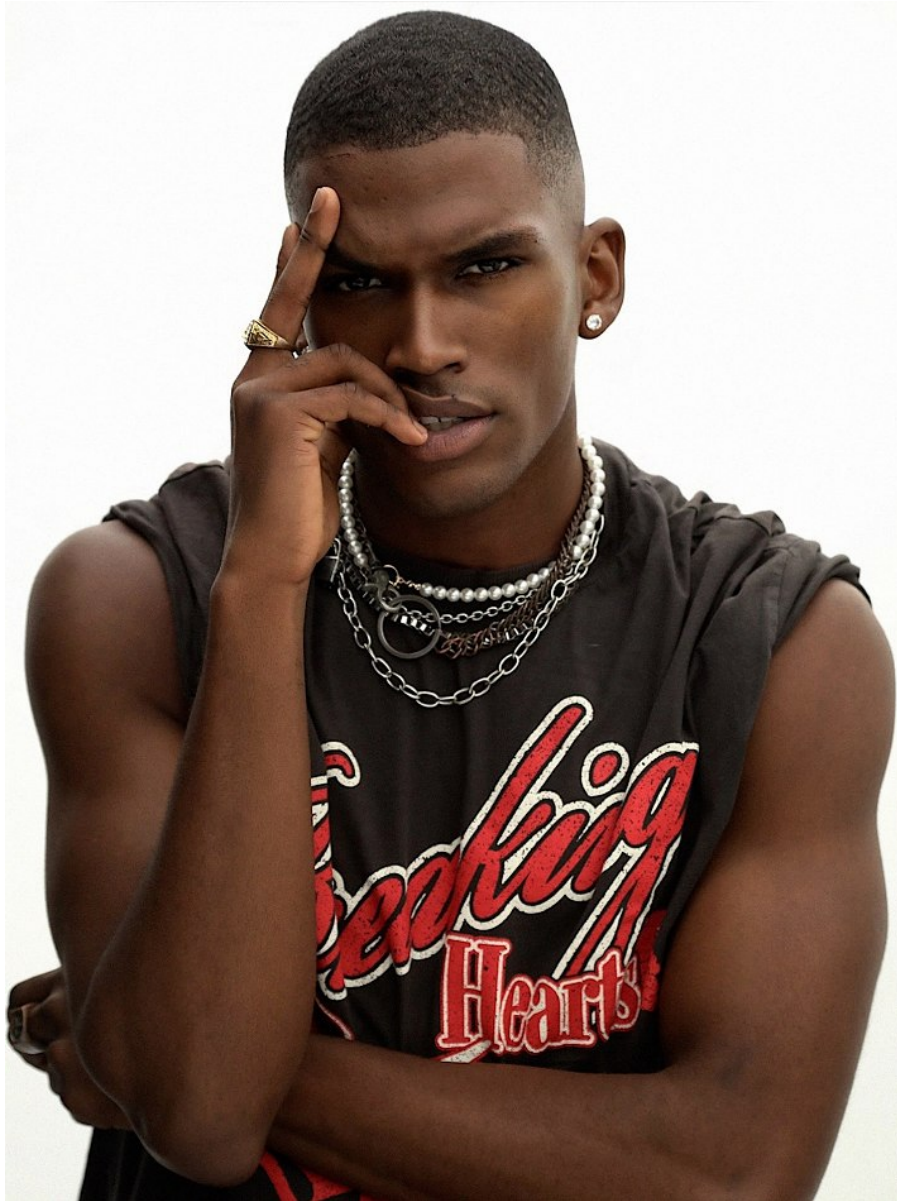

BOSS MODELS

CAPE TOWN

YOAN SOKPOH

Height: 187cm Chest: 95cm Waist: 73cm Suit: 38 R Shoe: 10 UK Hair: Black Eyes: Brown

BOSS MODELS

CAPE TOWN

YOAN SOKPOH

Height: 187cm Chest: 95cm Waist: 73cm Suit: 38 R Shoe: 10 UK Hair: Black Eyes: Brown