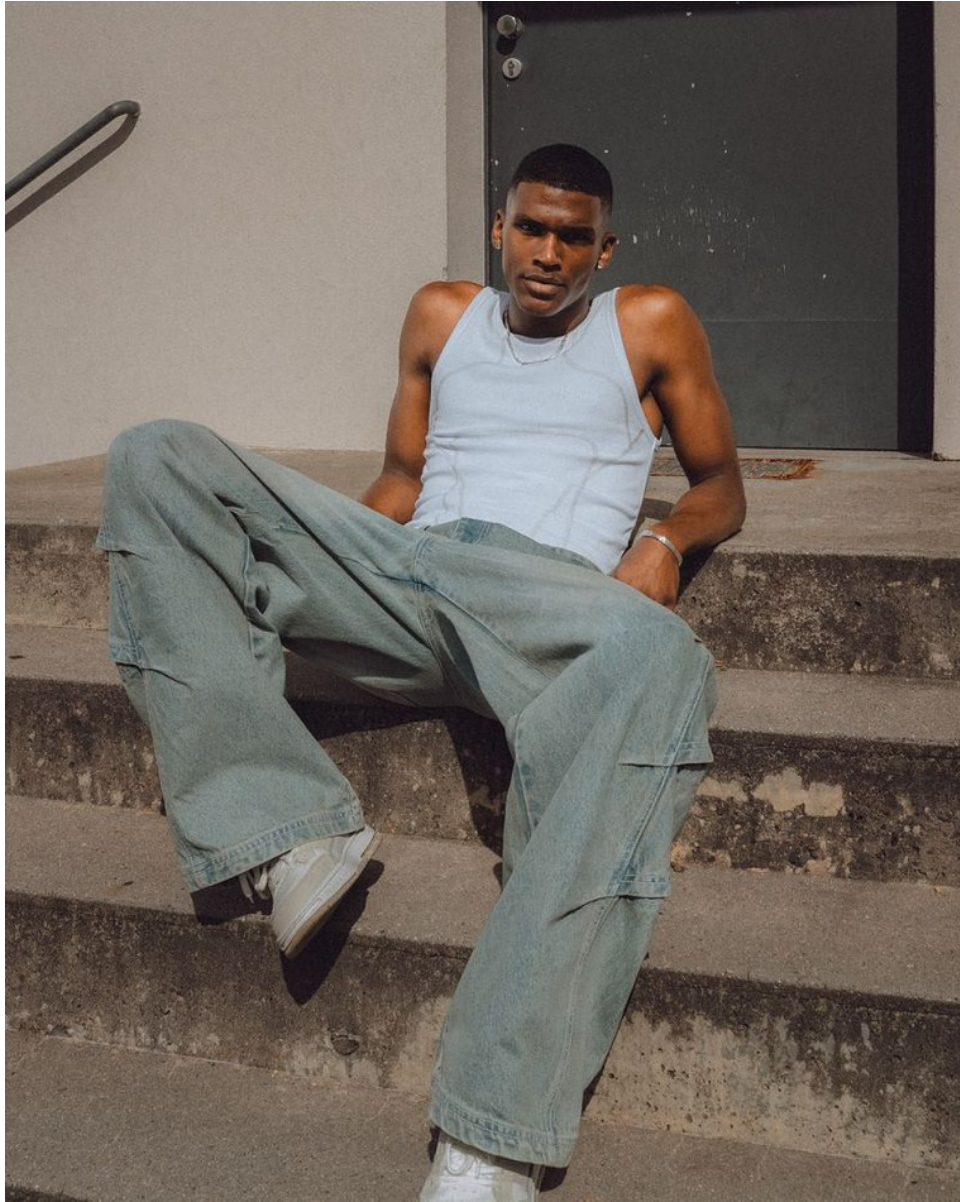

BOSS MODELS

CAPE TOWN

YOAN SOKPOH

Height: 187cm Chest: 95cm Waist: 73cm Suit: 38 R Shoe: 10 UK Hair: Black Eyes: Brown

BOSS MODELS

CAPE TOWN

YOAN SOKPOH

Height: 187cm Chest: 95cm Waist: 73cm Suit: 38 R Shoe: 10 UK Hair: Black Eyes: Brown