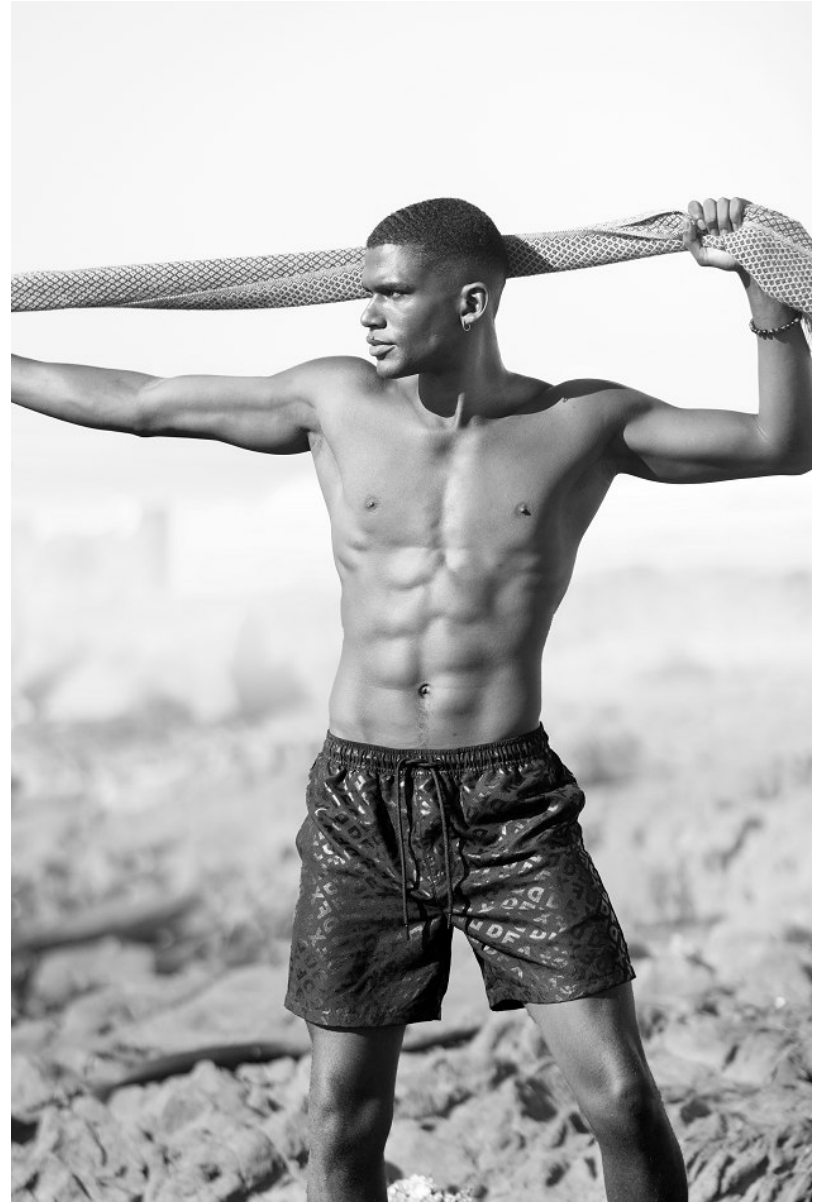

BOSS MODELS

CAPE TOWN

YOAN SOKPOH

Height: 187cm Chest: 95cm Waist: 73cm Suit: 38 R Shoe: 10 UK Hair: Black Eyes: Brown