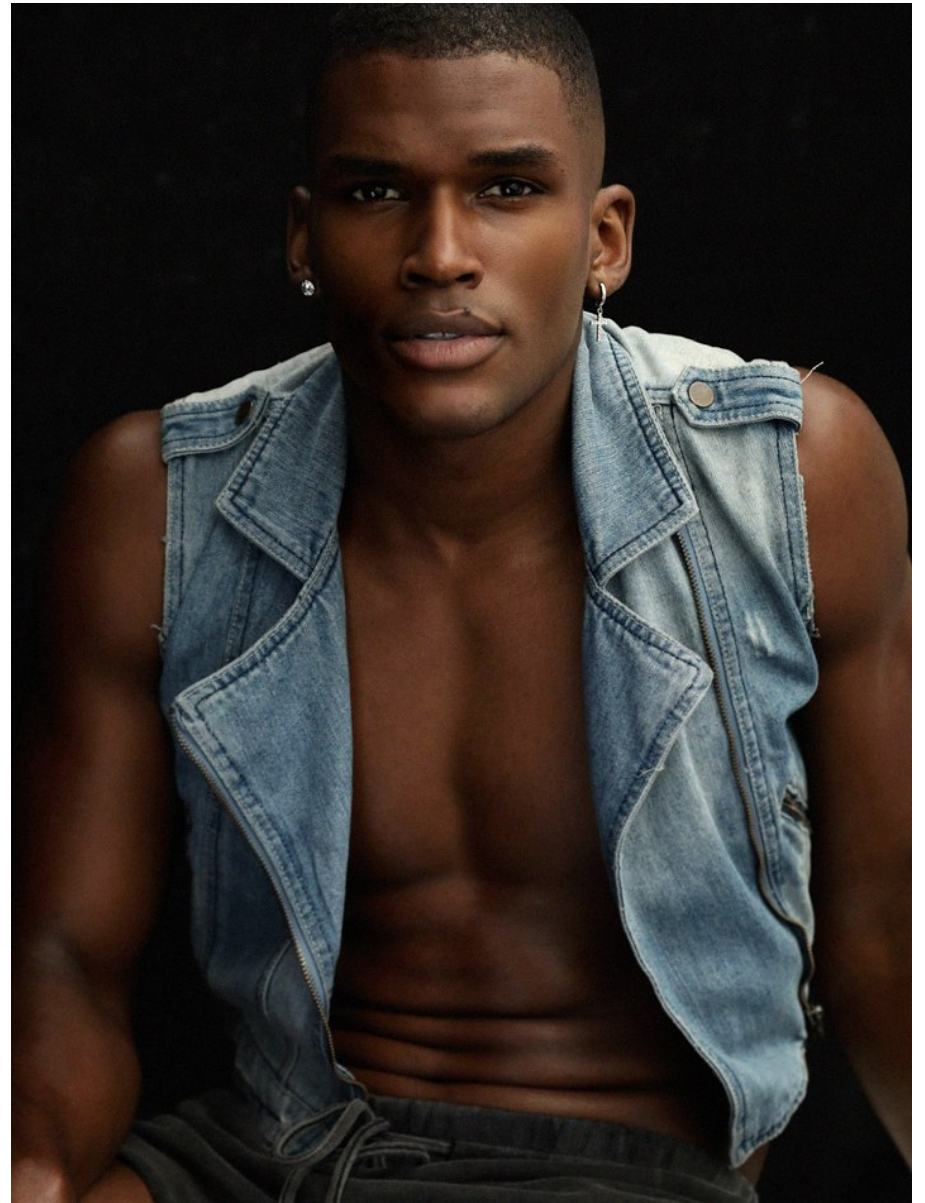

BOSS MODELS

CAPE TOWN

YOAN SOKPOH

Height: 187cm Chest: 95cm Waist: 73cm Suit: 38 R Shoe: 10 UK Hair: Black Eyes: Brown

BOSS MODELS

CAPE TOWN

YOAN SOKPOH

Height: 187cm Chest: 95cm Waist: 73cm Suit: 38 R Shoe: 10 UK Hair: Black Eyes: Brown