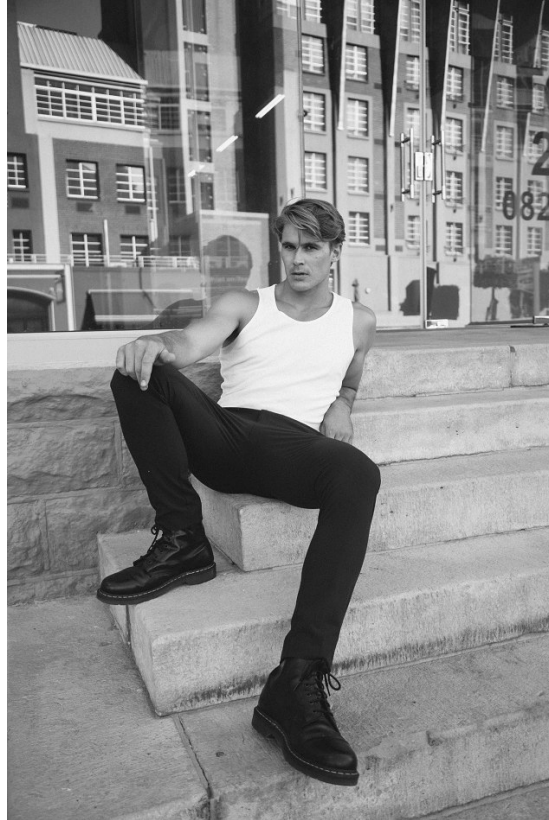

BOSS MODELS

CAPE TOWN

BALTHAZAR KLOPPERS

Height: 187cm Chest: 105cm Waist: 85cm Suit: 41 R Shoe: 11 UK Hair: Blonde Eyes: Blue

BOSS MODELS

CAPE TOWN

BALTHAZAR KLOPPERS

Height: 187cm Chest: 105cm Waist: 85cm Suit: 41 R Shoe: 11 UK Hair: Blonde Eyes: Blue