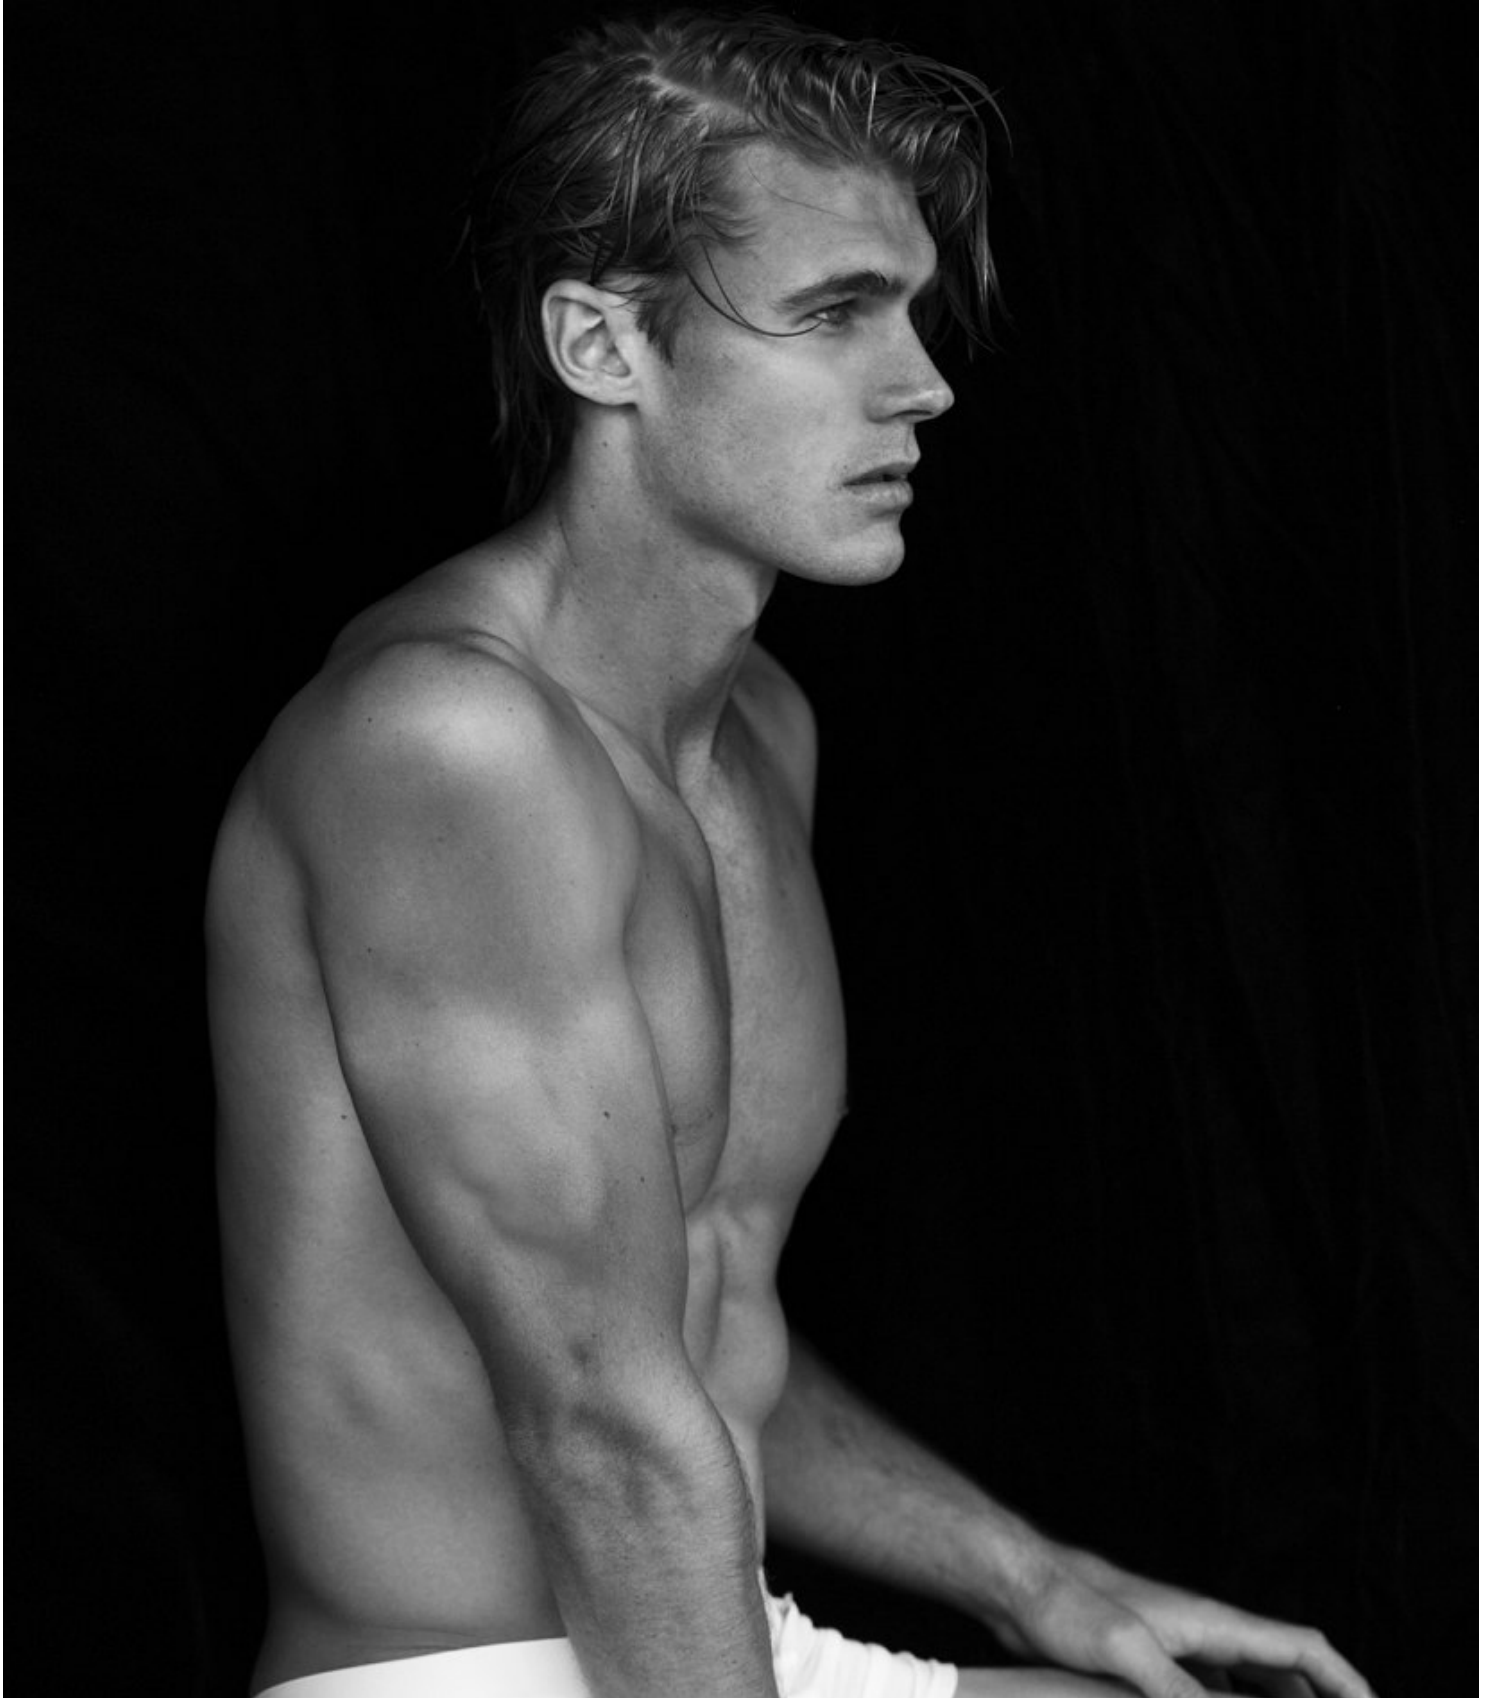

BOSS MODELS

CAPE TOWN

BALTHAZAR KLOPPERS

Height: 187cm Chest: 108cm Waist: 83cm Suit: 41.5 R Shoe: 11 UK Hair: Blonde Eyes: Blue

BOSS MODELS

CAPE TOWN

BALTHAZAR KLOPPERS

Height: 187cm Chest: 108cm Waist: 83cm Suit: 41.5 R Shoe: 11 UK Hair: Blonde Eyes: Blue