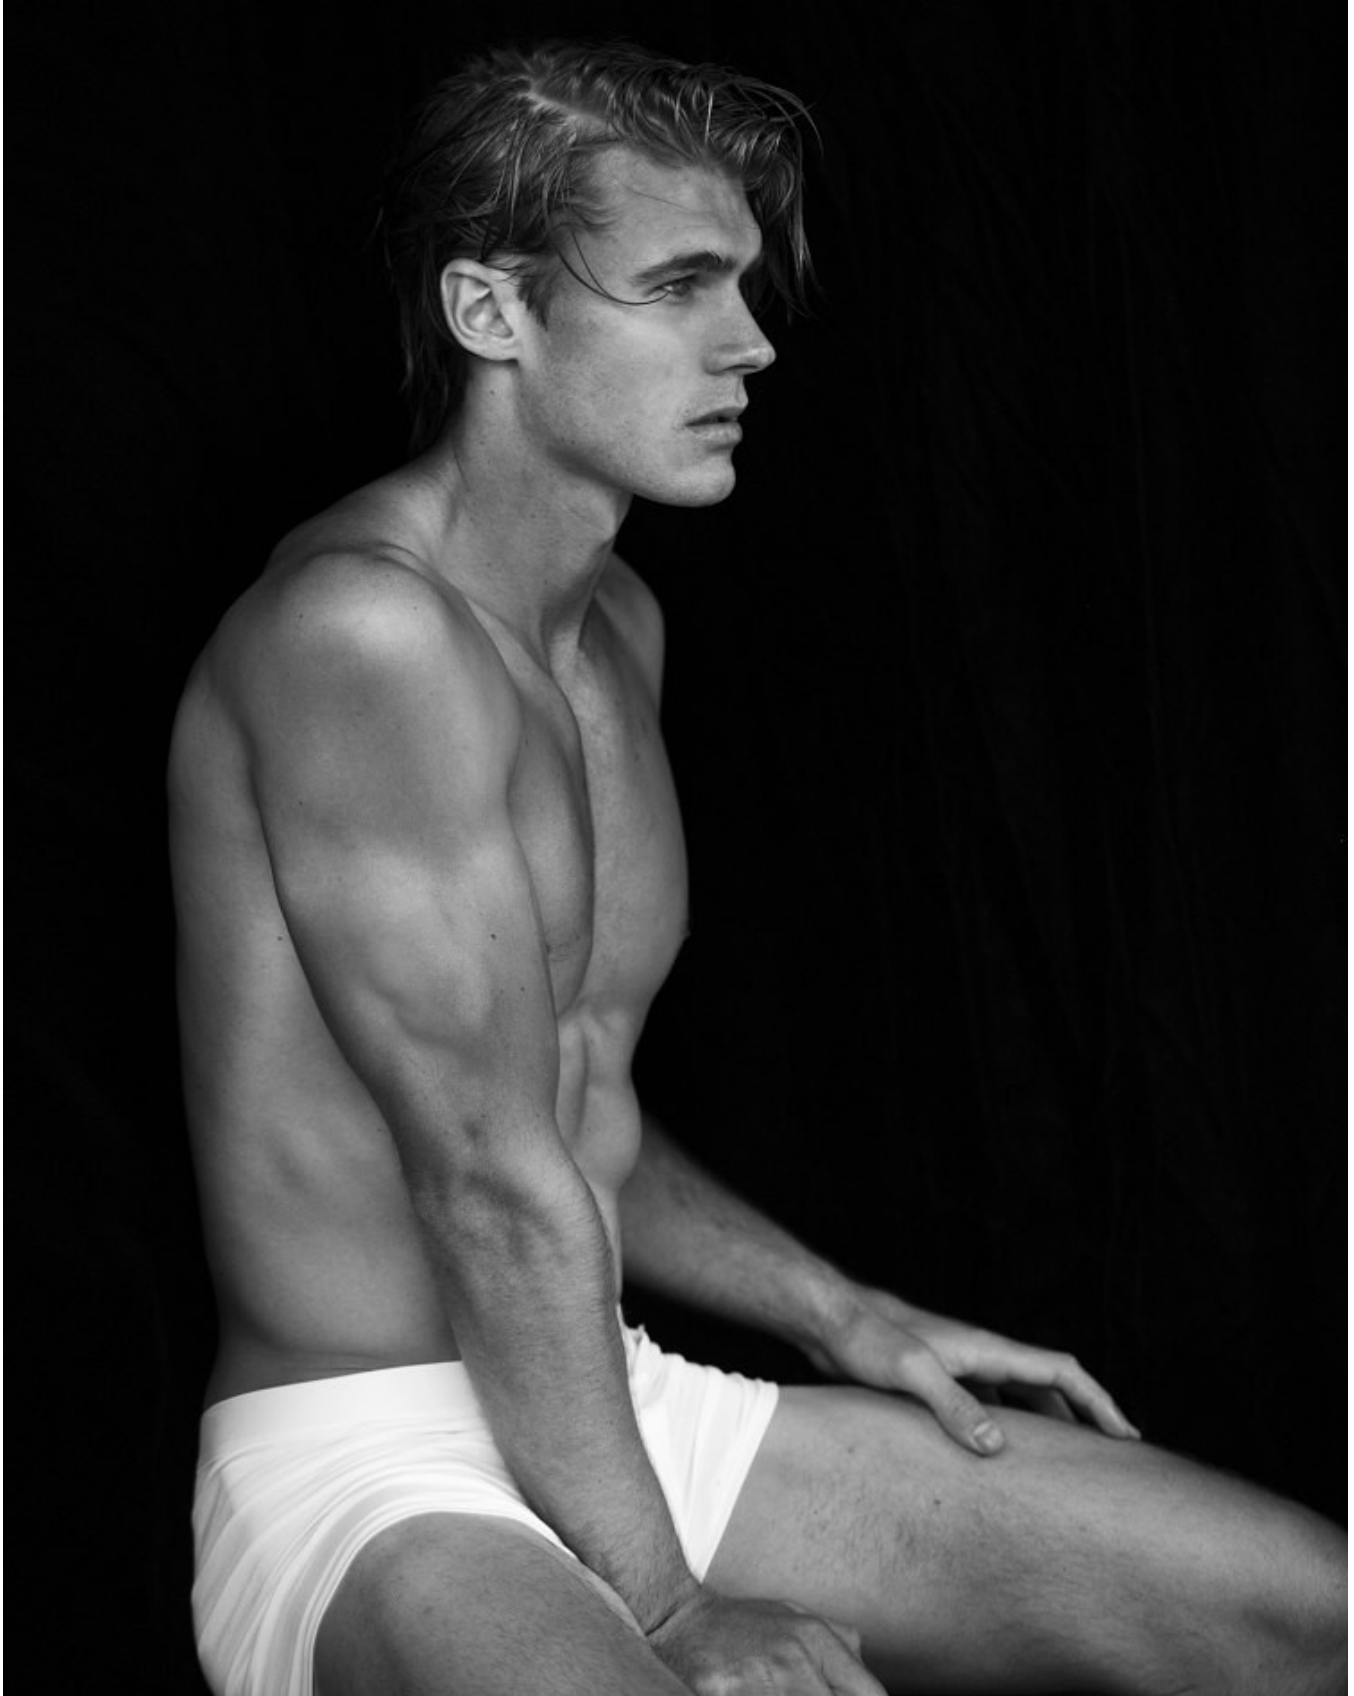

# BOSS MODELS

CAPE TOWN

**BALTHAZAR KLOPPERS**

Height: 187cm Chest: 105cm Waist: 85cm Suit: 41 R Shoe: 11 UK Hair: Blonde Eyes: Blue