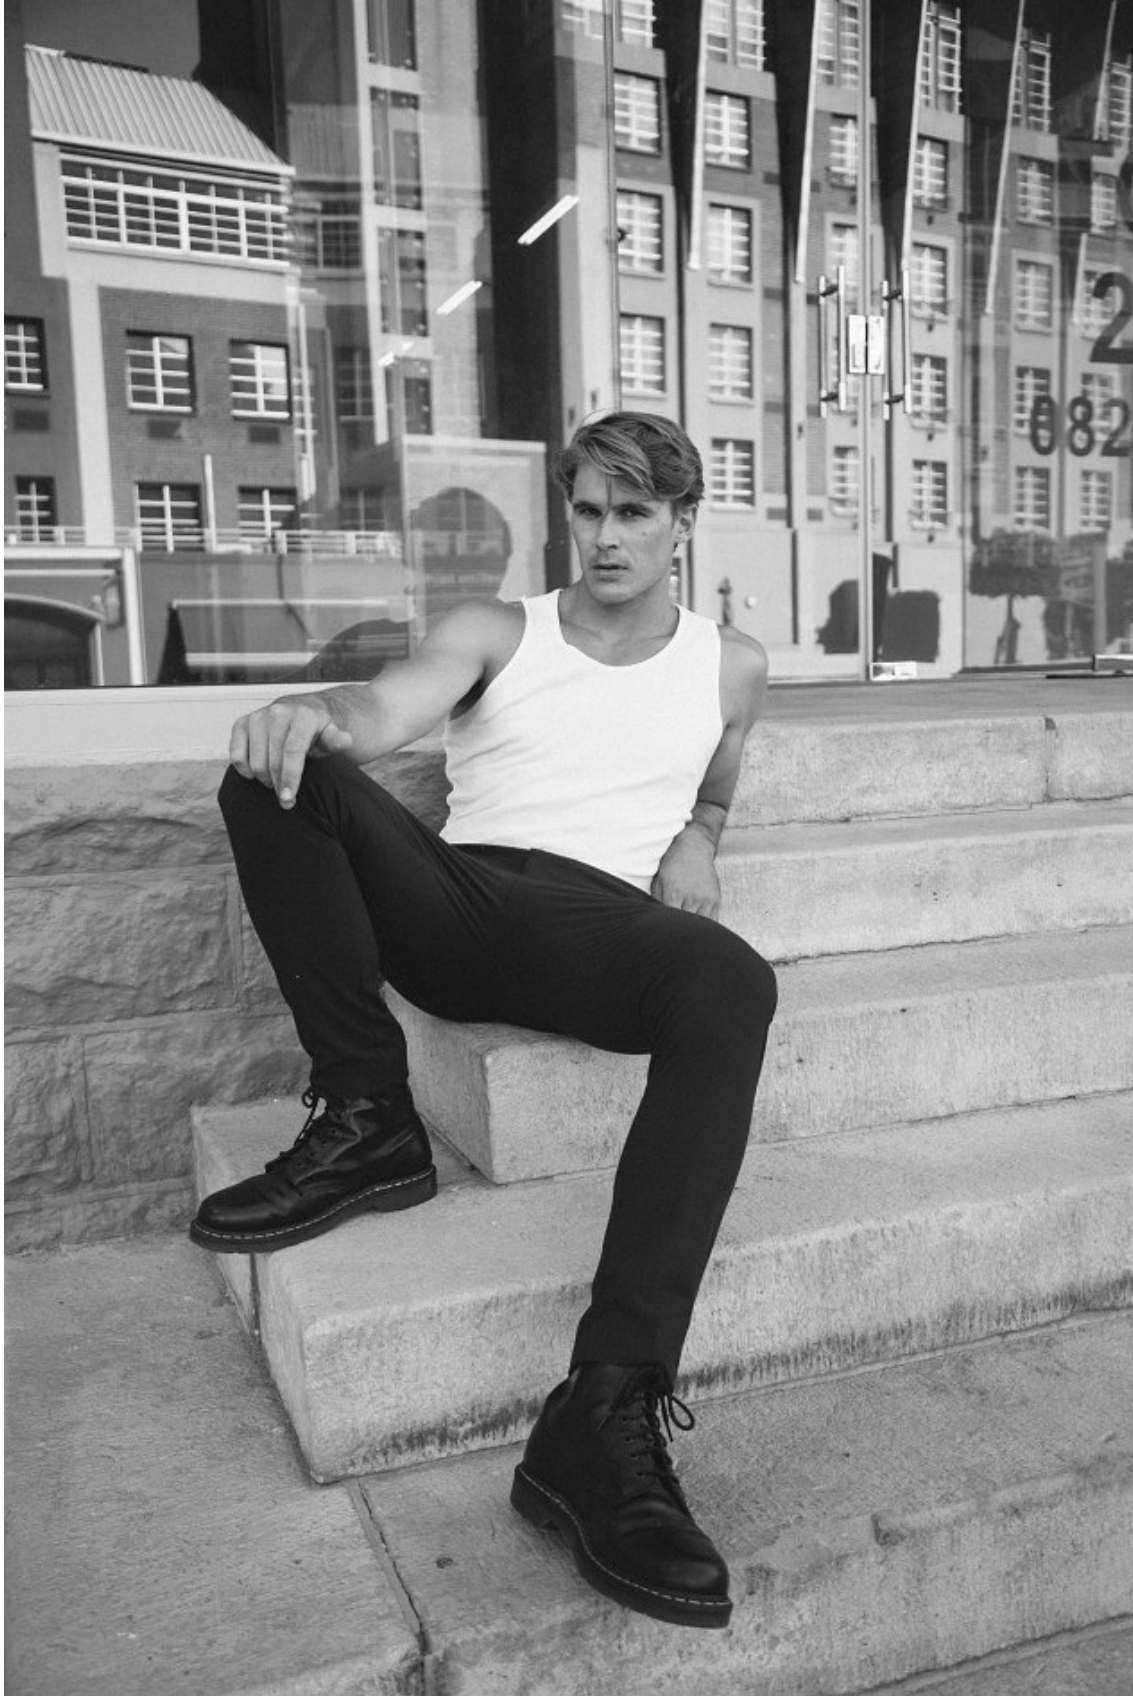

BOSS MODELS

CAPE TOWN

BALTHAZAR KLOPPERS

Height: 187cm Chest: 105cm Waist: 85cm Suit: 41 R Shoe: 11 UK Hair: Blonde Eyes: Blue