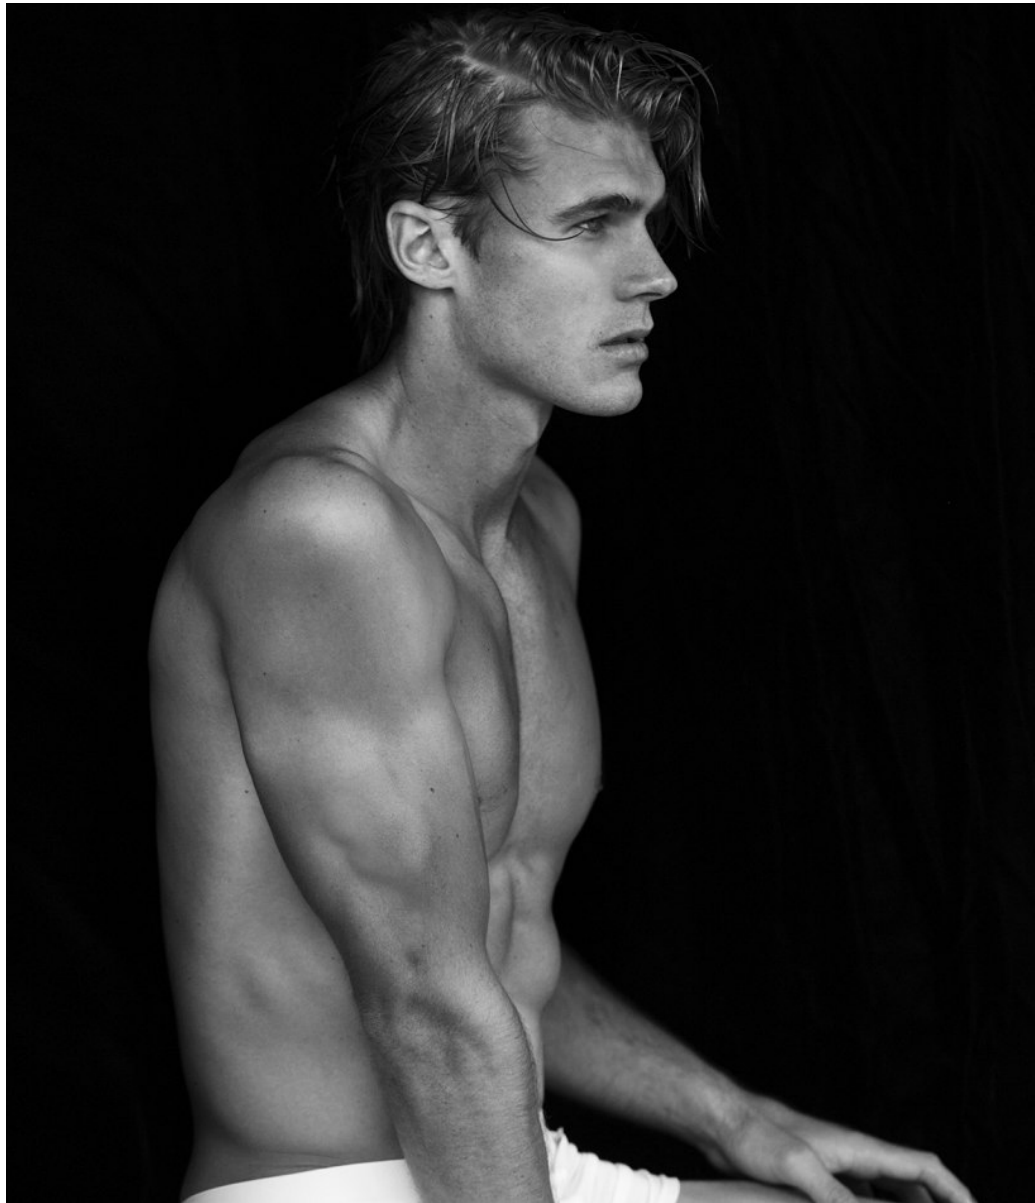

# BOSS MODELS

CAPE TOWN

BALTHAZAR KLOPPERS

Height: 187cm Chest: 108cm Waist: 83cm Suit: 41.5 R Shoe: 11 UK Hair: Blonde Eyes: Blue

# BOSS MODELS

CAPE TOWN