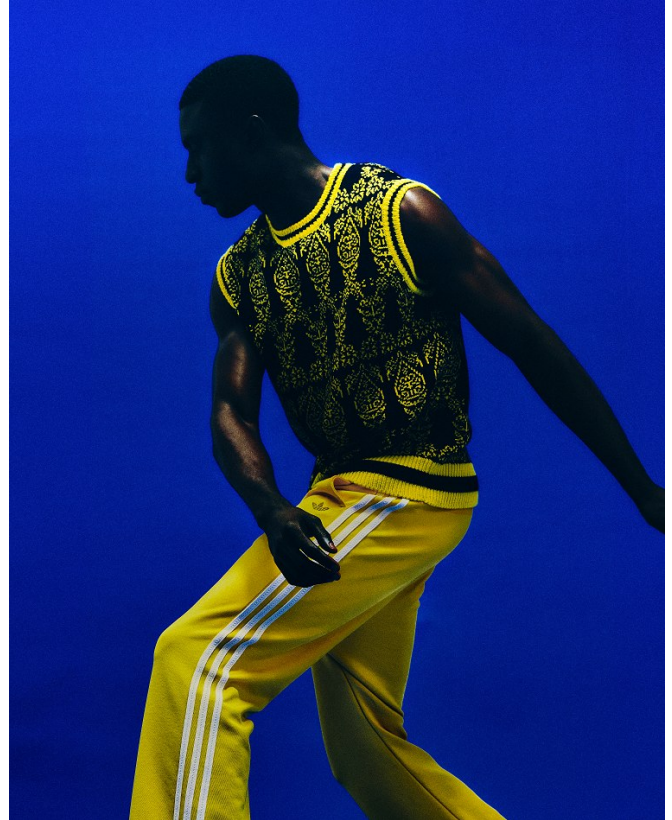

BOSS MODELS

CAPE TOWN

FIIFI SARPONG

Height: 185cm Chest: 98cm Waist: 76cm Suit: 38 R Shoe: 9.5 UK Hair: Black Eyes: Black

BOSS MODELS

CAPE TOWN

FIIFI SARPONG

Height: 185cm Chest: 98cm Waist: 76cm Suit: 38 R Shoe: 9.5 UK Hair: Black Eyes: Black