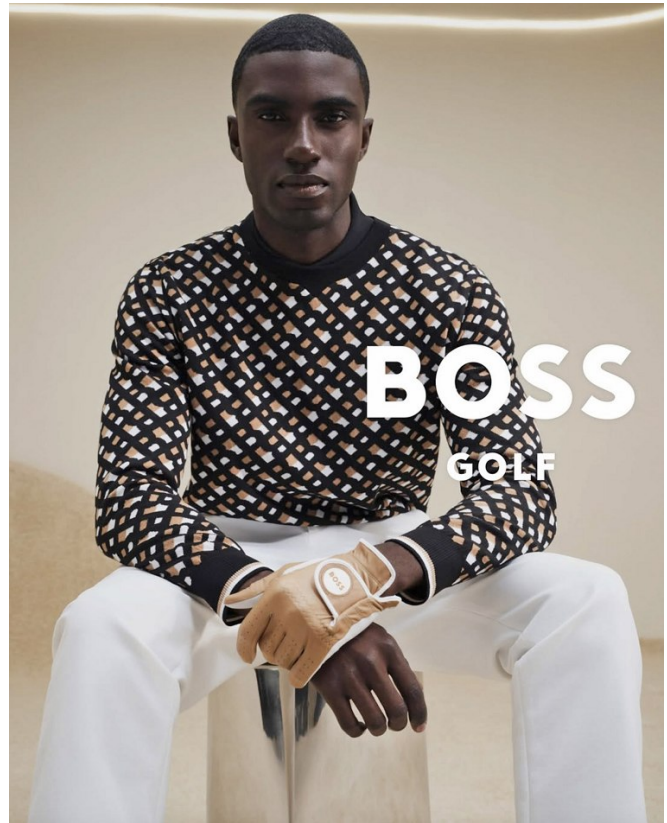

BOSS MODELS

CAPE TOWN

FIIFI SARPONG

Height: 185cm Chest: 98cm Waist: 76cm Suit: 38 R Shoe: 9.5 UK Hair: Black Eyes: Black

BOSS MODELS

CAPE TOWN

FIIFI SARPONG

Height: 185cm Chest: 98cm Waist: 76cm Suit: 38 R Shoe: 9.5 UK Hair: Black Eyes: Black