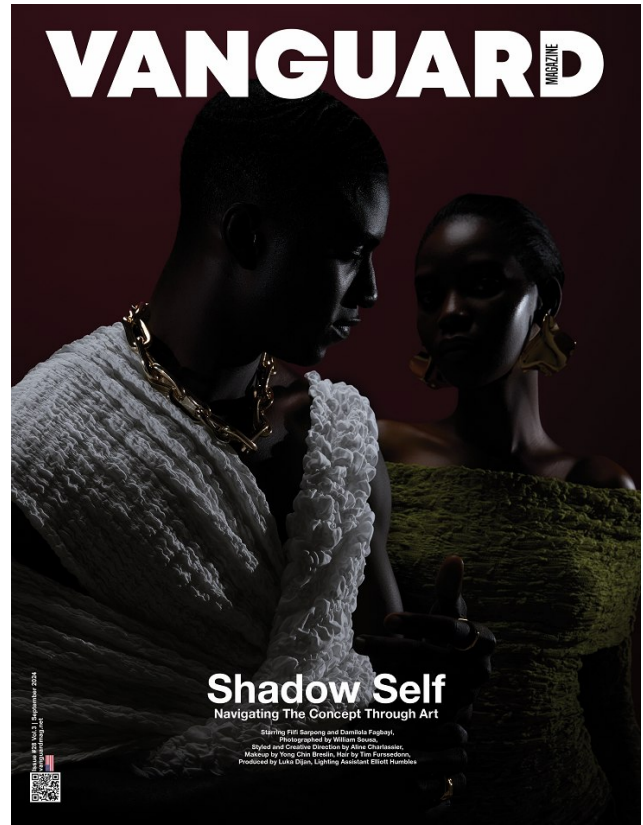

BOSS MODELS

CAPE TOWN

FIIFI SARPONG

Height: 185cm Chest: 98cm Waist: 76cm Suit: 38 R Shoe: 9.5 UK Hair: Black Eyes: Black

BOSS MODELS

CAPE TOWN

FIIFI SARPONG

Height: 185cm Chest: 98cm Waist: 76cm Suit: 38 R Shoe: 9.5 UK Hair: Black Eyes: Black