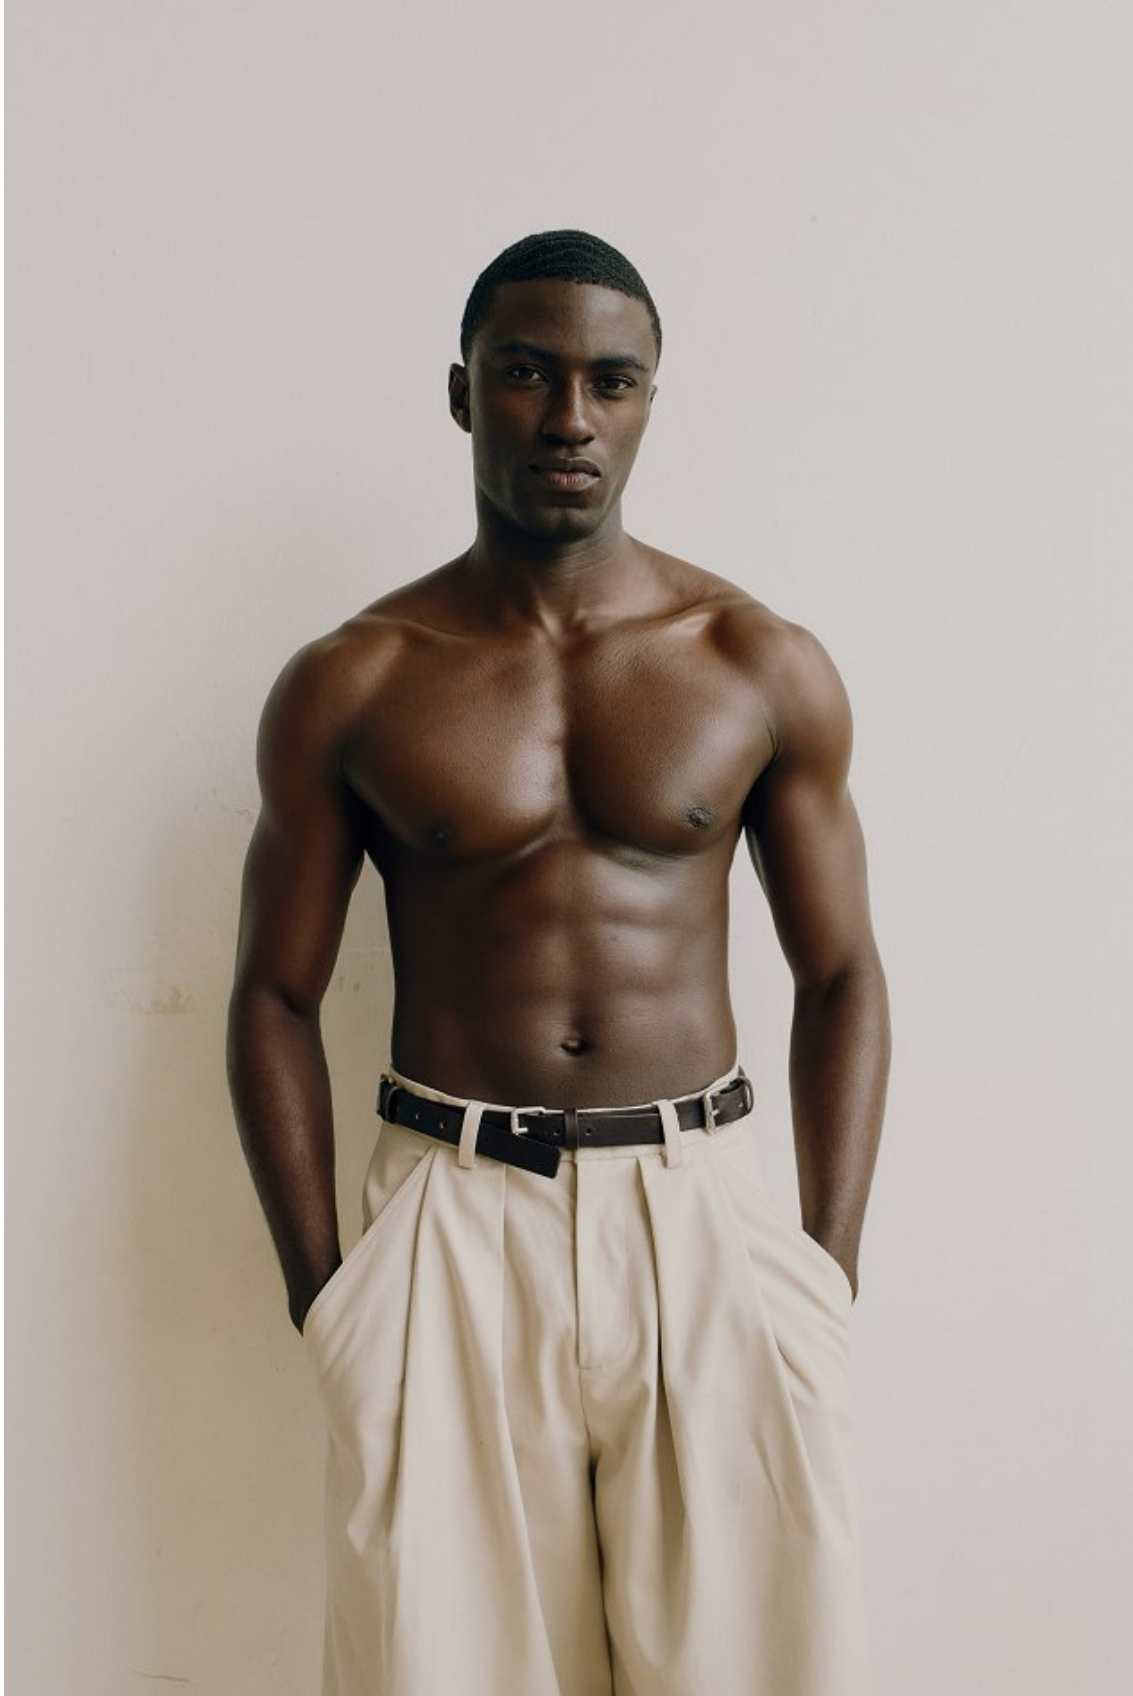

BOSS MODELS

CAPE TOWN

FIIFI SARPONG

Height: 185cm Chest: 98cm Waist: 76cm Suit: 38 R Shoe: 9.5 UK Hair: Black Eyes: Black

BOSS MODELS

CAPE TOWN

FIIFI SARPONG

Height: 185cm Chest: 98cm Waist: 76cm Suit: 38 R Shoe: 9.5 UK Hair: Black Eyes: Black

BOSS MODELS

CAPE TOWN

FIFI SARPONG

Height: 185cm Chest: 98cm Waist: 76cm Suit: 38 R Shoe: 9.5 UK Hair: Black Eyes: Black

BOSS MODELS

CAPE TOWN

FIIFI SARPONG

Height: 185cm Chest: 98cm Waist: 76cm Suit: 38 R Shoe: 9.5 UK Hair: Black Eyes: Black