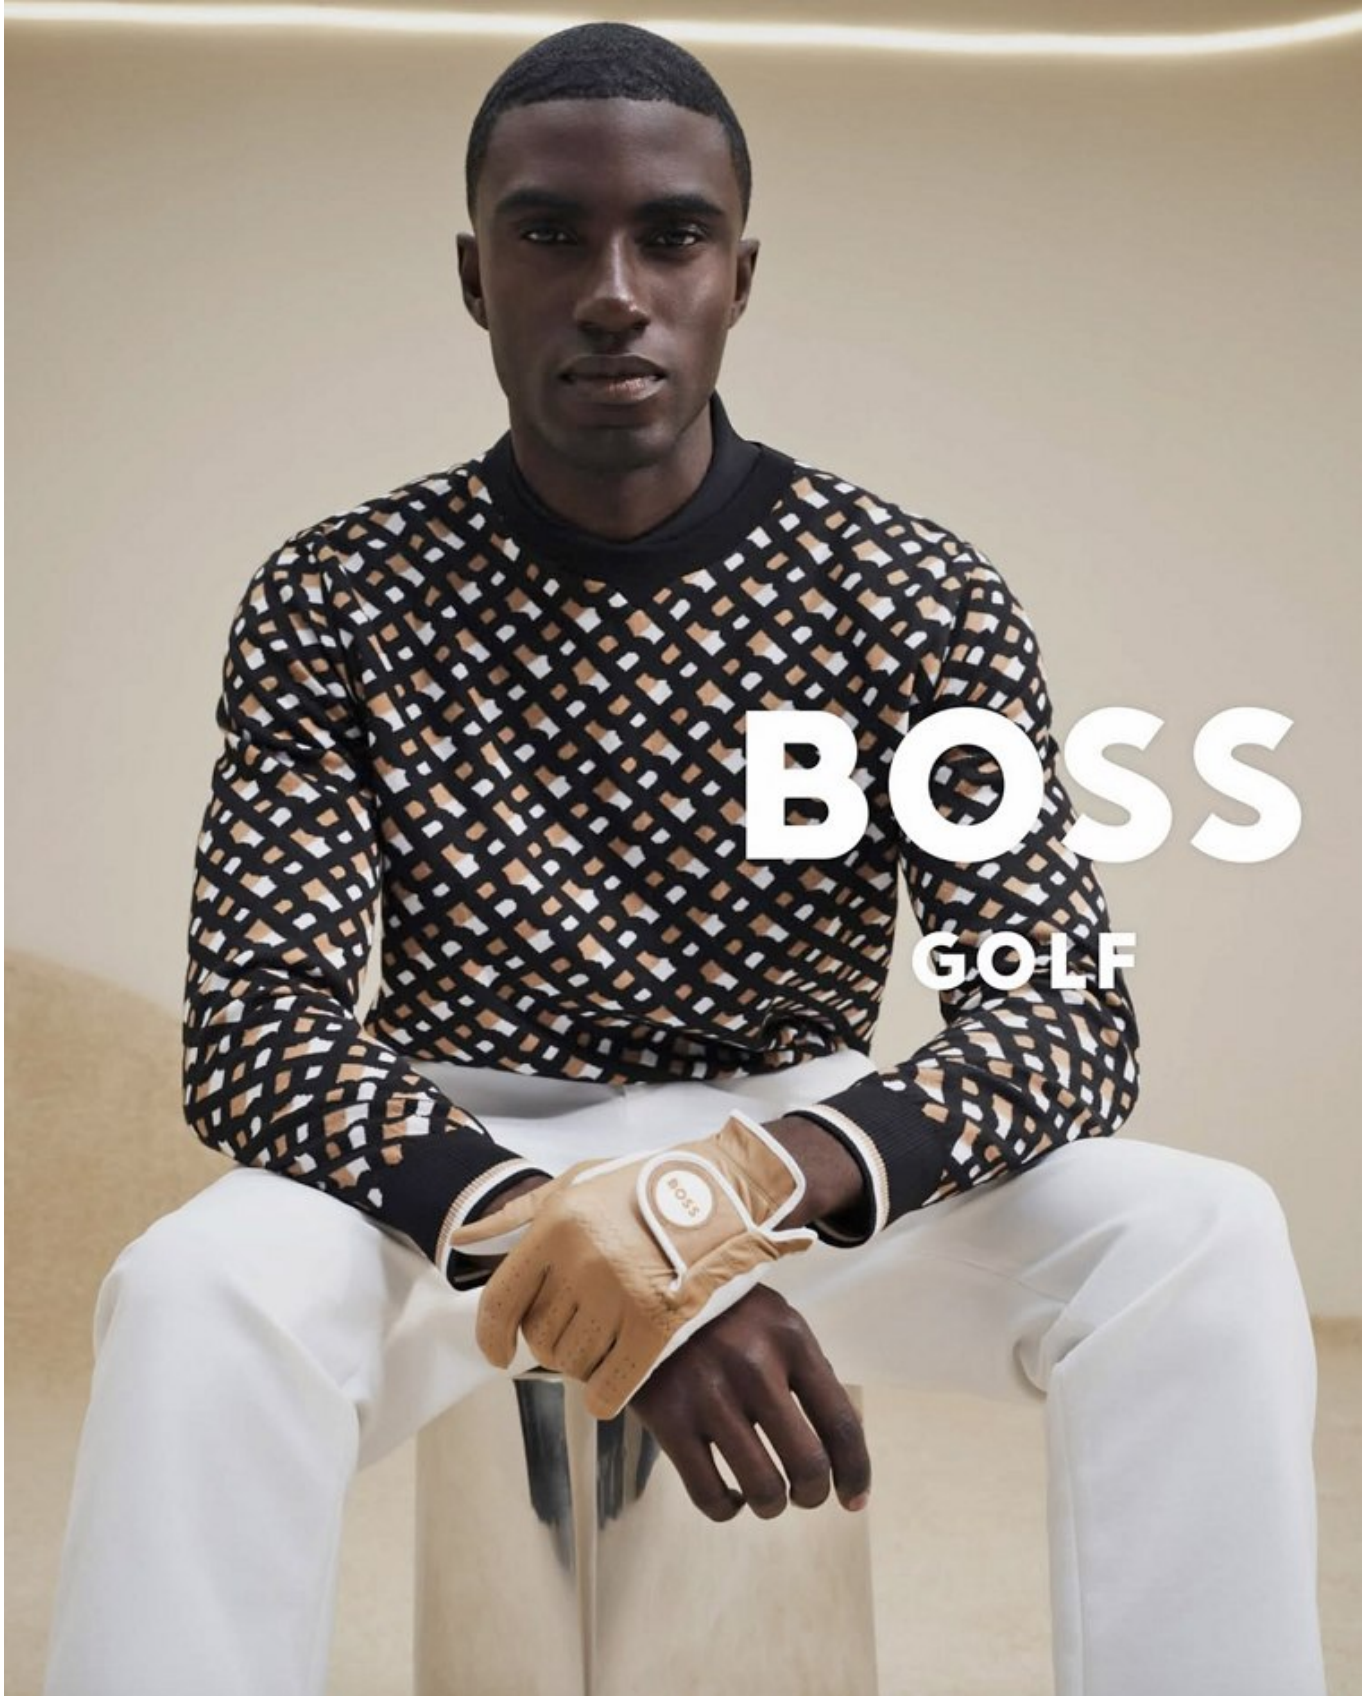

FIFI SARPONG

BOSS MODELS

CAPE TOWN

Height: 185cm Chest: 98cm Waist: 76cm Suit: 38 R Shoe: 9.5 UK Hair: Black Eyes: Black