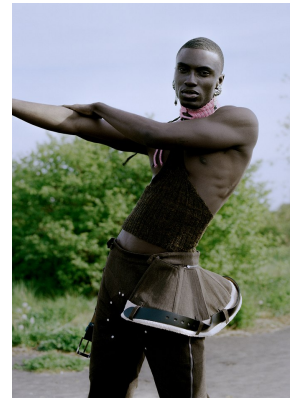

BOSS MODELS

CAPE TOWN

FIIFI SARPONG

Height: 185cm Chest: 98cm Waist: 76cm Suit: 38 R Shoe: 9.5 UK Hair: Black Eyes: Black

BOSS MODELS

CAPE TOWN

FIIFI SARPONG

Height: 185cm Chest: 98cm Waist: 76cm Suit: 38 R Shoe: 9.5 UK Hair: Black Eyes: Black