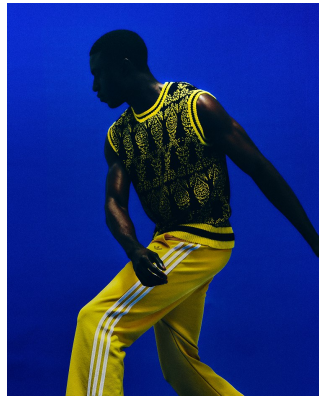

BOSS MODELS

CAPE TOWN

FIIFI SARPONG

Height: 185cm Chest: 98cm Waist: 76cm Suit: 38 R Shoe: 9.5 UK Hair: Black Eyes: Black

BOSS MODELS

CAPE TOWN

FIIFI SARPONG

Height: 185cm Chest: 98cm Waist: 76cm Suit: 38 R Shoe: 9.5 UK Hair: Black Eyes: Black