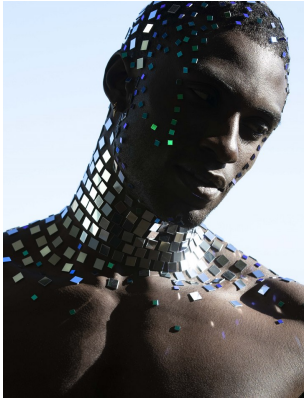

BOSS MODELS

CAPE TOWN

FIIFI SARPONG

Height: 185cm Chest: 98cm Waist: 76cm Suit: 38 R Shoe: 9.5 UK Hair: Black Eyes: Black

BOSS MODELS

CAPE TOWN

FIIFI SARPONG

Height: 185cm Chest: 98cm Waist: 76cm Suit: 38 R Shoe: 9.5 UK Hair: Black Eyes: Black