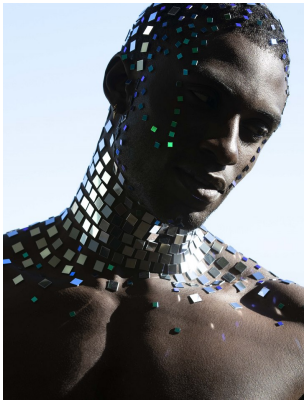

BOSS MODELS

CAPE TOWN

FIIFI SARPONG

Height: 185cm Chest: 98cm Waist: 76cm Suit: 38 R Shoe: 9.5 UK Hair: Black Eyes: Black

BOSS MODELS

CAPE TOWN

FIIFI SARPONG

Height: 185cm Chest: 98cm Waist: 76cm Suit: 38 R Shoe: 9.5 UK Hair: Black Eyes: Black

BOSS MODELS

CAPE TOWN

FIIFI SARPONG

Height: 185cm Chest: 98cm Waist: 76cm Suit: 38 R Shoe: 9.5 UK Hair: Black Eyes: Black