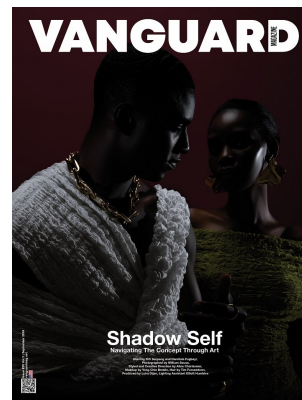

BOSS MODELS

CAPE TOWN

FIIFI SARPONG

Height: 185cm Chest: 98cm Waist: 76cm Suit: 38 R Shoe: 9.5 UK Hair: Black Eyes: Black

BOSS MODELS

CAPE TOWN

FIIFI SARPONG

Height: 185cm Chest: 98cm Waist: 76cm Suit: 38 R Shoe: 9.5 UK Hair: Black Eyes: Black