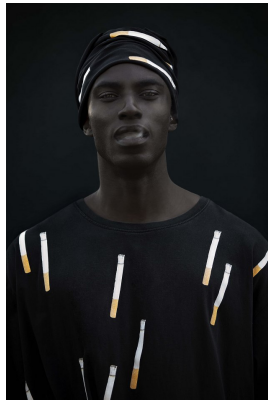

BOSS MODELS

CAPE TOWN

FIIFI SARPONG

Height: 185cm Chest: 98cm Waist: 76cm Suit: 38 R Shoe: 9.5 UK Hair: Black Eyes: Black

BOSS MODELS

CAPE TOWN

FIIFI SARPONG

Height: 185cm Chest: 98cm Waist: 76cm Suit: 38 R Shoe: 9.5 UK Hair: Black Eyes: Black