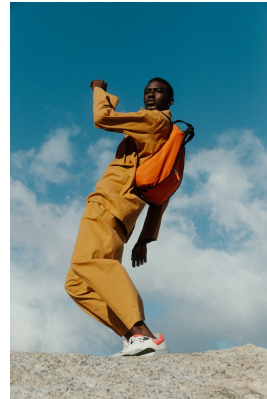

BOSS MODELS

CAPE TOWN

FIIFI SARPONG

Height: 185cm Chest: 98cm Waist: 76cm Suit: 38 R Shoe: 9.5 UK Hair: Black Eyes: Black

BOSS MODELS

CAPE TOWN

FIIFI SARPONG

Height: 185cm Chest: 98cm Waist: 76cm Suit: 38 R Shoe: 9.5 UK Hair: Black Eyes: Black