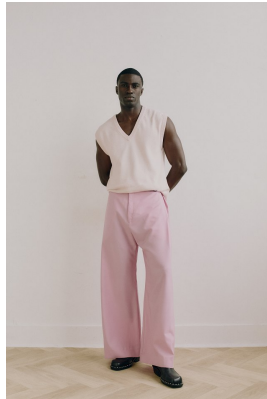

BOSS MODELS

CAPE TOWN

FIIFI SARPONG

Height: 185cm Chest: 98cm Waist: 76cm Suit: 38 R Shoe: 9.5 UK Hair: Black Eyes: Black

BOSS MODELS

CAPE TOWN

FIIFI SARPONG

Height: 185cm Chest: 98cm Waist: 76cm Suit: 38 R Shoe: 9.5 UK Hair: Black Eyes: Black