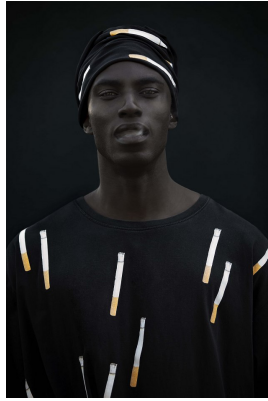

BOSS MODELS

CAPE TOWN

FIIFI SARPONG

Height: 185cm Chest: 98cm Waist: 76cm Suit: 38 R Shoe: 9.5 UK Hair: Black Eyes: Black

BOSS MODELS

CAPE TOWN

FIIFI SARPONG

Height: 185cm Chest: 98cm Waist: 76cm Suit: 38 R Shoe: 9.5 UK Hair: Black Eyes: Black