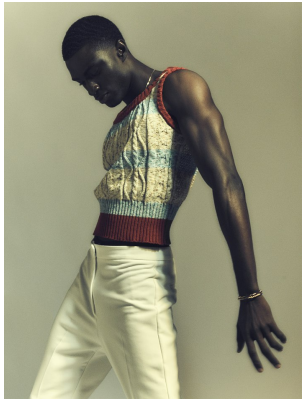

BOSS MODELS

CAPE TOWN

FIIFI SARPONG

Height: 185cm Chest: 98cm Waist: 76cm Suit: 38 R Shoe: 9.5 UK Hair: Black Eyes: Black

BOSS MODELS

CAPE TOWN

FIIFI SARPONG

Height: 185cm Chest: 98cm Waist: 76cm Suit: 38 R Shoe: 9.5 UK Hair: Black Eyes: Black