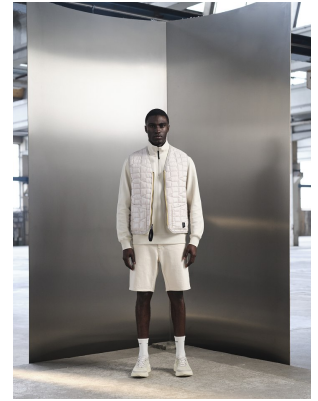

BOSS MODELS

CAPE TOWN

FIIFI SARPONG

Height: 185cm Chest: 98cm Waist: 76cm Suit: 38 R Shoe: 9.5 UK Hair: Black Eyes: Black

BOSS MODELS

CAPE TOWN

FIIFI SARPONG

Height: 185cm Chest: 98cm Waist: 76cm Suit: 38 R Shoe: 9.5 UK Hair: Black Eyes: Black