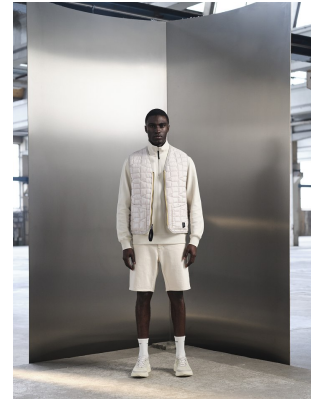

BOSS MODELS

CAPE TOWN

FIIFI SARPONG

Height: 185cm Chest: 98cm Waist: 76cm Suit: 38 R Shoe: 9.5 UK Hair: Black Eyes: Black

BOSS MODELS

CAPE TOWN

FIIFI SARPONG

Height: 185cm Chest: 98cm Waist: 76cm Suit: 38 R Shoe: 9.5 UK Hair: Black Eyes: Black