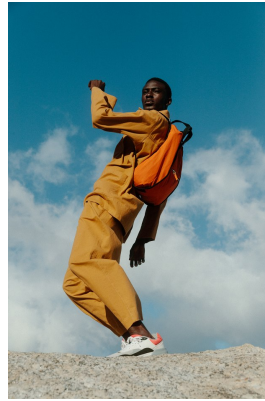

BOSS MODELS

CAPE TOWN

FIIFI SARPONG

Height: 185cm Chest: 98cm Waist: 76cm Suit: 38 R Shoe: 9.5 UK Hair: Black Eyes: Black

BOSS MODELS

CAPE TOWN

FIIFI SARPONG

Height: 185cm Chest: 98cm Waist: 76cm Suit: 38 R Shoe: 9.5 UK Hair: Black Eyes: Black