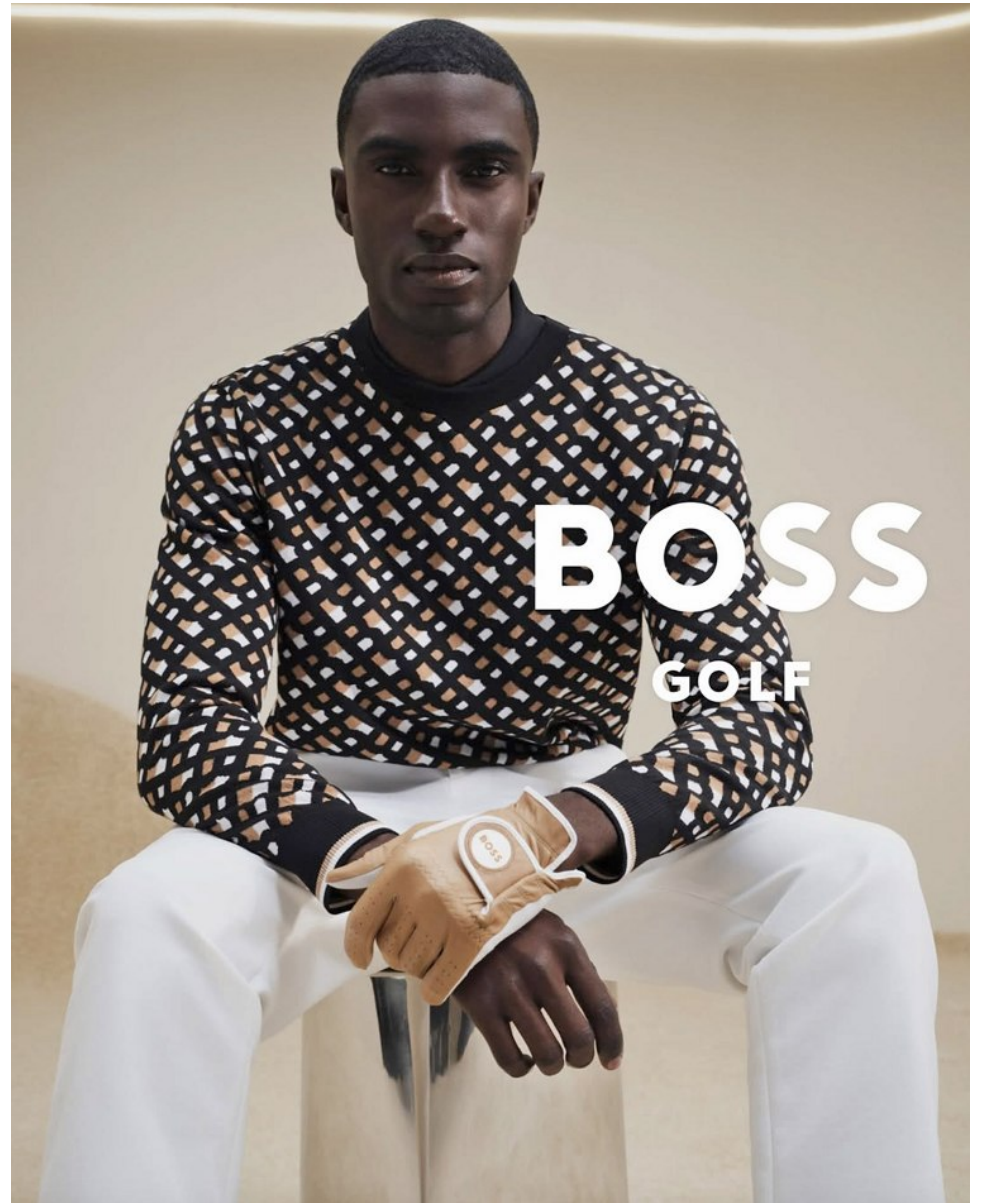

BOSS MODELS

CAPE TOWN

FIIFI SARPONG

Height: 185cm Chest: 98cm Waist: 76cm Suit: 38 R Shoe: 9.5 UK Hair: Black Eyes: Black

BOSS MODELS

CAPE TOWN

FIIFI SARPONG

Height: 185cm Chest: 98cm Waist: 76cm Suit: 38 R Shoe: 9.5 UK Hair: Black Eyes: Black