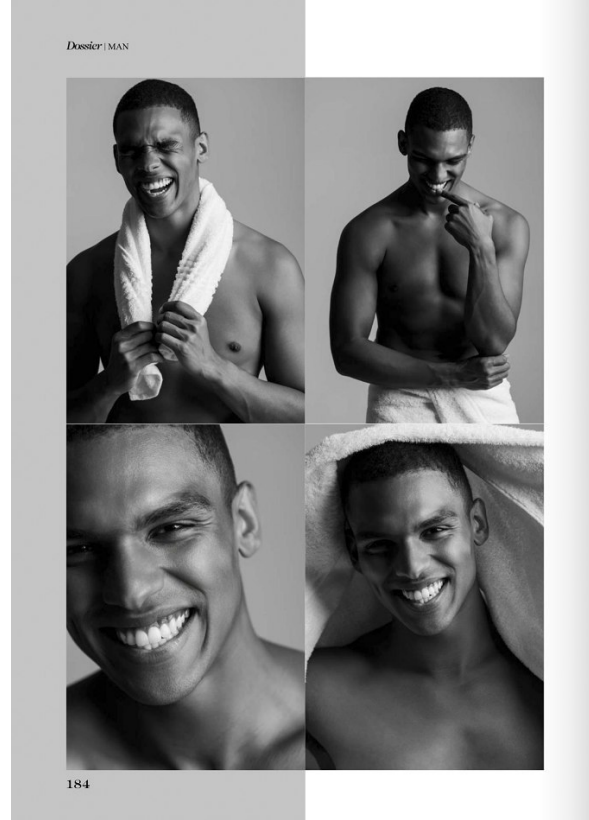

BOSS MODELS

CAPE TOWN

DANIEL SPOGTER

Height: 184cm Chest: 99cm Waist: 79cm Suit: 40 R Shoe: 10.5 UK Hair: Brown Eyes: Brown

BOSS MODELS

CAPE TOWN

DANIEL SPOGTER

Height: 184cm Chest: 99cm Waist: 79cm Suit: 40 R Shoe: 10.5 UK Hair: Brown Eyes: Brown