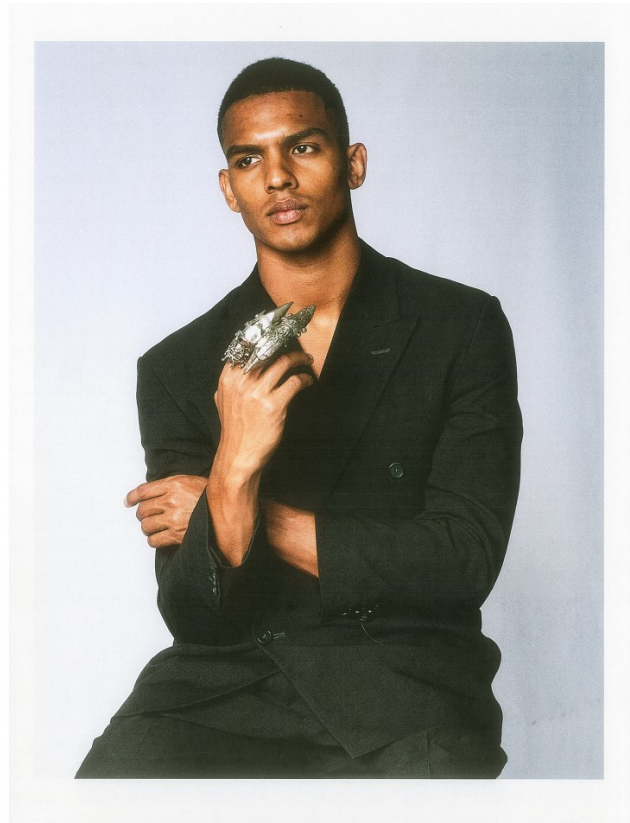

BOSS MODELS

CAPE TOWN

DANIEL SPOGTER

Height: 184cm Chest: 99cm Waist: 79cm Suit: 40 R Shoe: 10.5 UK Hair: Brown Eyes: Brown

BOSS MODELS

CAPE TOWN

DANIEL SPOGTER

Height: 184cm Chest: 99cm Waist: 79cm Suit: 40 R Shoe: 10.5 UK Hair: Brown Eyes: Brown