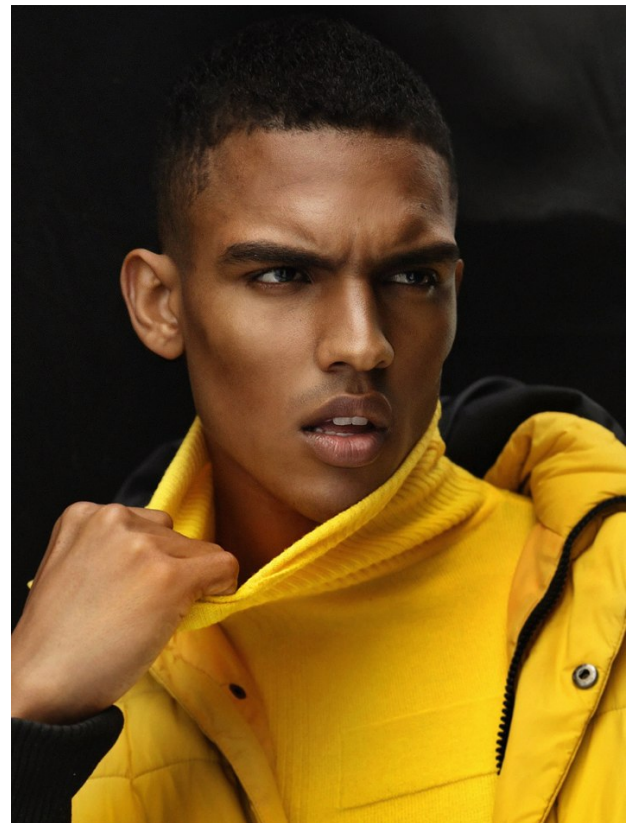

BOSS MODELS

CAPE TOWN

DANIEL SPOGTER

Height: 184cm Chest: 99cm Waist: 79cm Suit: 40 R Shoe: 10.5 UK Hair: Brown Eyes: Brown

BOSS MODELS

CAPE TOWN

DANIEL SPOGTER

Height: 184cm Chest: 99cm Waist: 79cm Suit: 40 R Shoe: 10.5 UK Hair: Brown Eyes: Brown