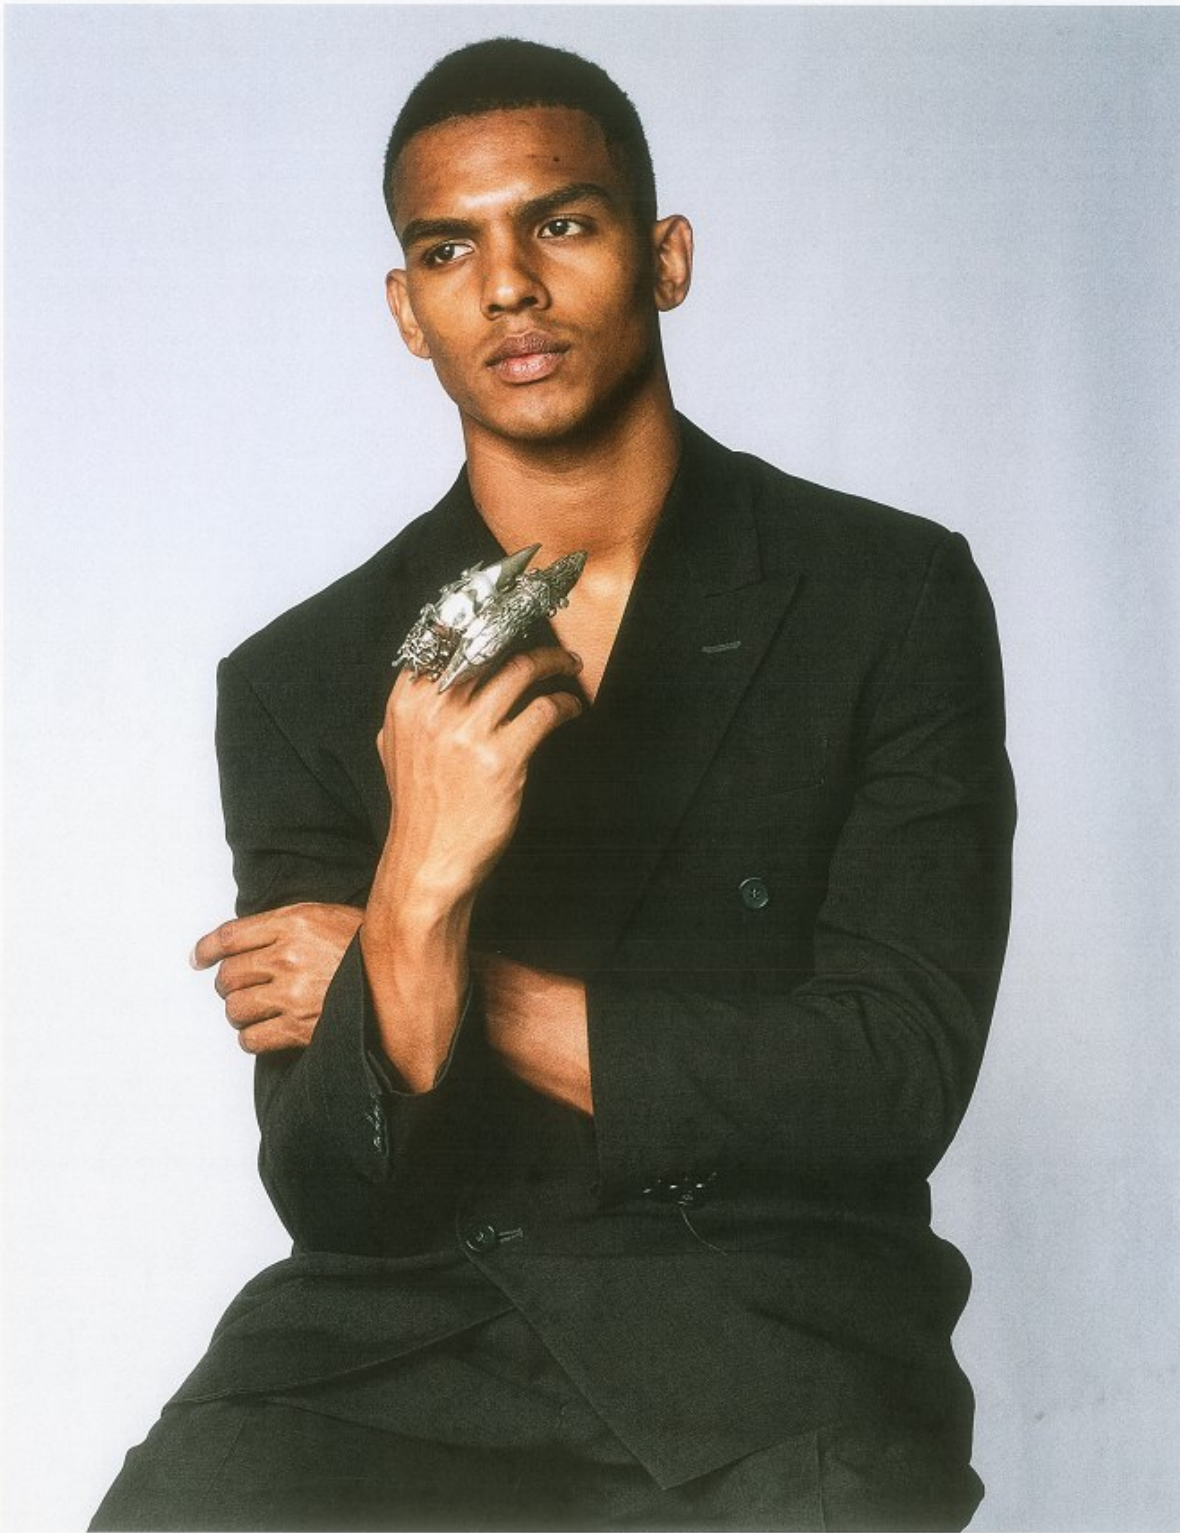

BOSS MODELS

CAPE TOWN

Height: 184cm Chest: 99cm Waist: 79cm Suit: 40 R Shoe: 10.5 UK Hair: Brown Eyes: Brown