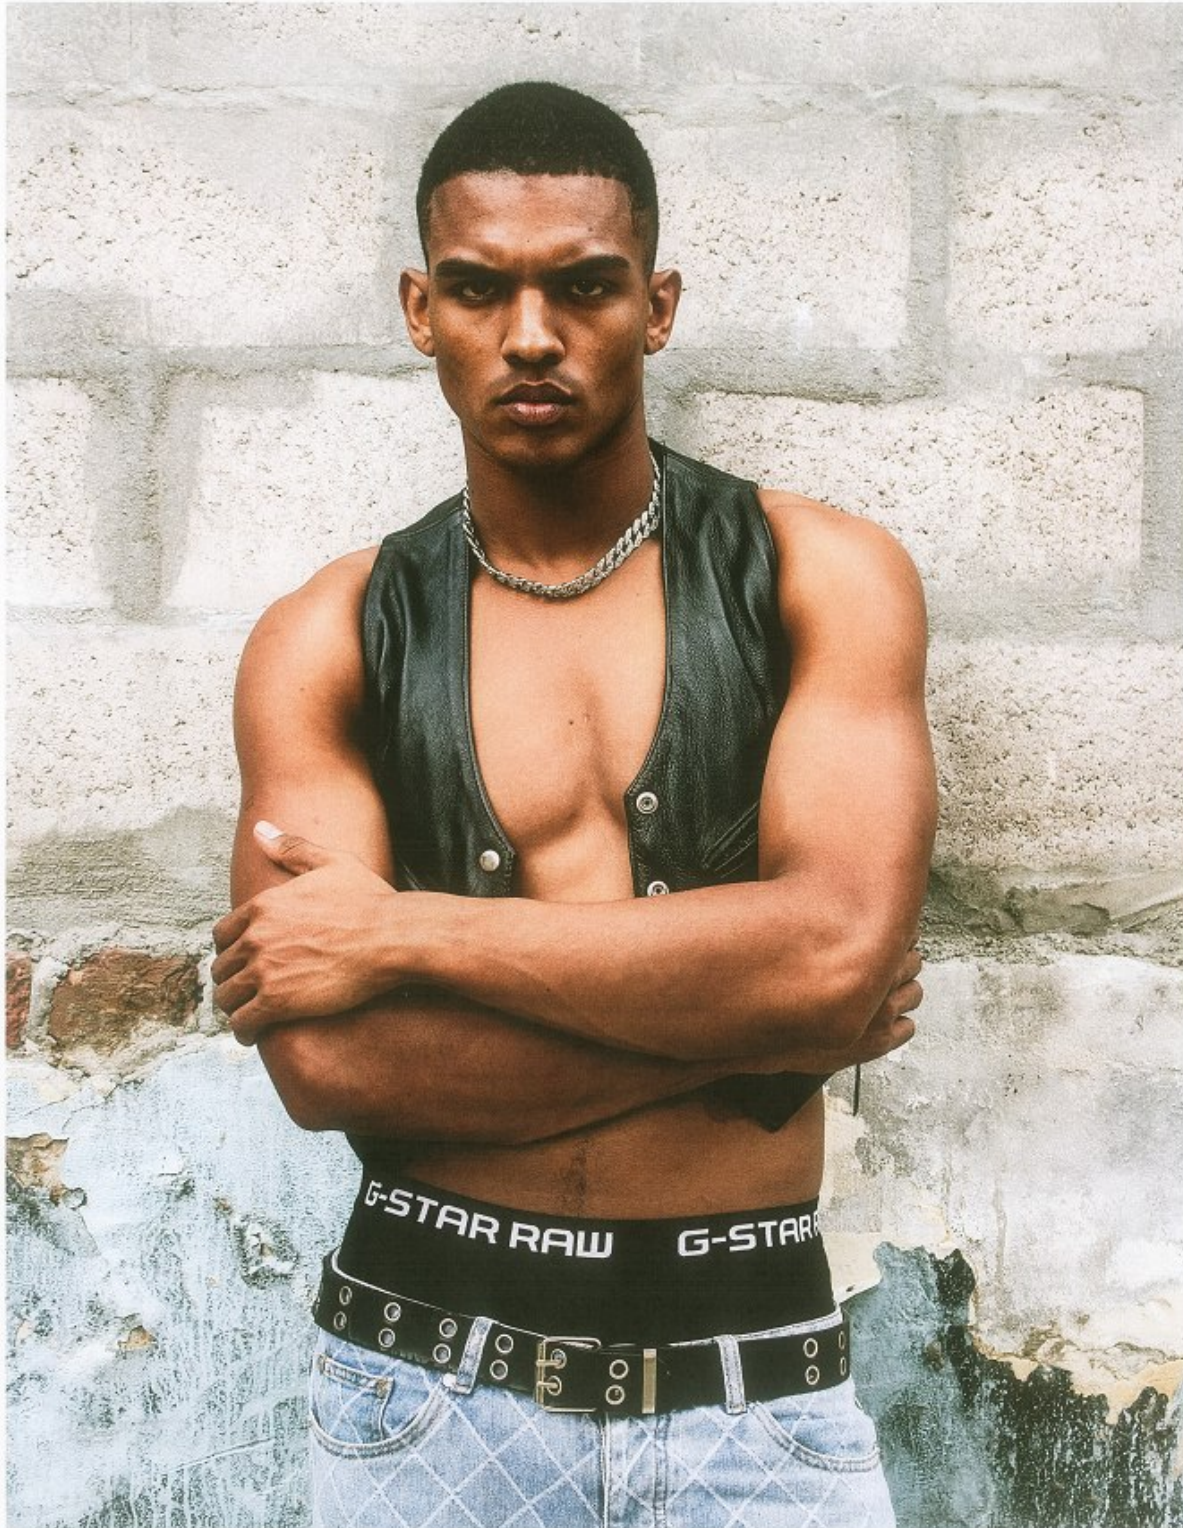

BOSS MODELS

CAPE TOWN

Height: 184cm Chest: 99cm Waist: 79cm Suit: 40 R Shoe: 10.5 UK Hair: Brown Eyes: Brown