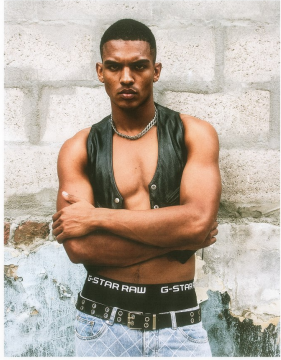

BOSS MODELS

CAPE TOWN

DANIEL SPOGTER

Height: 184cm Chest: 99cm Waist: 79cm Suit: 40 R Shoe: 10.5 UK Hair: Brown Eyes: Brown

BOSS MODELS

CAPE TOWN

DANIEL SPOGTER

Height: 184cm Chest: 99cm Waist: 79cm Suit: 40 R Shoe: 10.5 UK Hair: Brown Eyes: Brown

BOSS MODELS

CAPE TOWN

DANIEL SPOGTER

Height: 184cm Chest: 99cm Waist: 79cm Suit: 40 R Shoe: 10.5 UK Hair: Brown Eyes: Brown