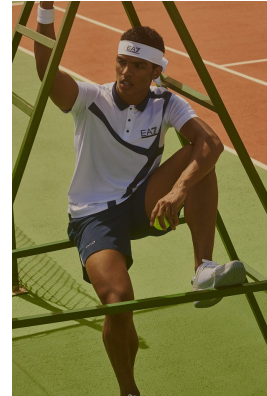

BOSS MODELS

CAPE TOWN

DANIEL SPOGTER

Height: 184cm Chest: 99cm Waist: 79cm Suit: 40 R Shoe: 10.5 UK Hair: Brown Eyes: Brown

BOSS MODELS

CAPE TOWN

DANIEL SPOGTER

Height: 184cm Chest: 99cm Waist: 79cm Suit: 40 R Shoe: 10.5 UK Hair: Brown Eyes: Brown

BOSS MODELS

CAPE TOWN

DANIEL SPOGTER

Height: 184cm Chest: 99cm Waist: 79cm Suit: 40 R Shoe: 10.5 UK Hair: Brown Eyes: Brown