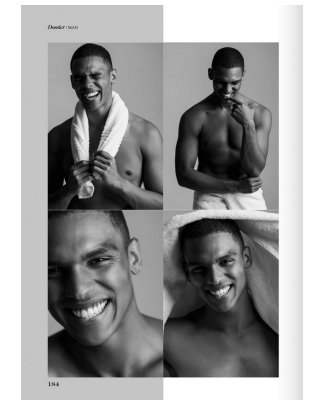

BOSS MODELS

CAPE TOWN

DANIEL SPOGTER

Height: 184cm Chest: 99cm Waist: 79cm Suit: 40 R Shoe: 10.5 UK Hair: Brown Eyes: Brown

BOSS MODELS

CAPE TOWN

DANIEL SPOGTER

Height: 184cm Chest: 99cm Waist: 79cm Suit: 40 R Shoe: 10.5 UK Hair: Brown Eyes: Brown

BOSS MODELS

CAPE TOWN

DANIEL SPOGTER

Height: 184cm Chest: 99cm Waist: 79cm Suit: 40 R Shoe: 10.5 UK Hair: Brown Eyes: Brown