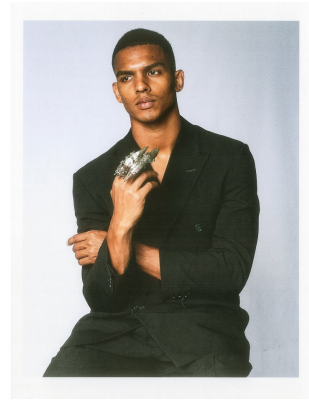

BOSS MODELS

CAPE TOWN

DANIEL SPOGTER

Height: 184cm Chest: 99cm Waist: 79cm Suit: 40 R Shoe: 10.5 UK Hair: Brown Eyes: Brown

BOSS MODELS

CAPE TOWN

DANIEL SPOGTER

Height: 184cm Chest: 99cm Waist: 79cm Suit: 40 R Shoe: 10.5 UK Hair: Brown Eyes: Brown

BOSS MODELS

CAPE TOWN

DANIEL SPOGTER

Height: 184cm Chest: 99cm Waist: 79cm Suit: 40 R Shoe: 10.5 UK Hair: Brown Eyes: Brown