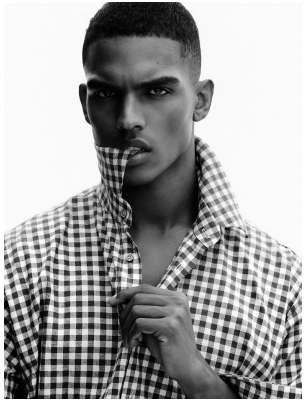

BOSS MODELS

CAPE TOWN

DANIEL SPOGTER

Height: 184cm Chest: 99cm Waist: 79cm Suit: 40 R Shoe: 10.5 UK Hair: Brown Eyes: Brown

BOSS MODELS

CAPE TOWN

DANIEL SPOGTER

Height: 184cm Chest: 99cm Waist: 79cm Suit: 40 R Shoe: 10.5 UK Hair: Brown Eyes: Brown

BOSS MODELS

CAPE TOWN

DANIEL SPOGTER

Height: 184cm Chest: 99cm Waist: 79cm Suit: 40 R Shoe: 10.5 UK Hair: Brown Eyes: Brown