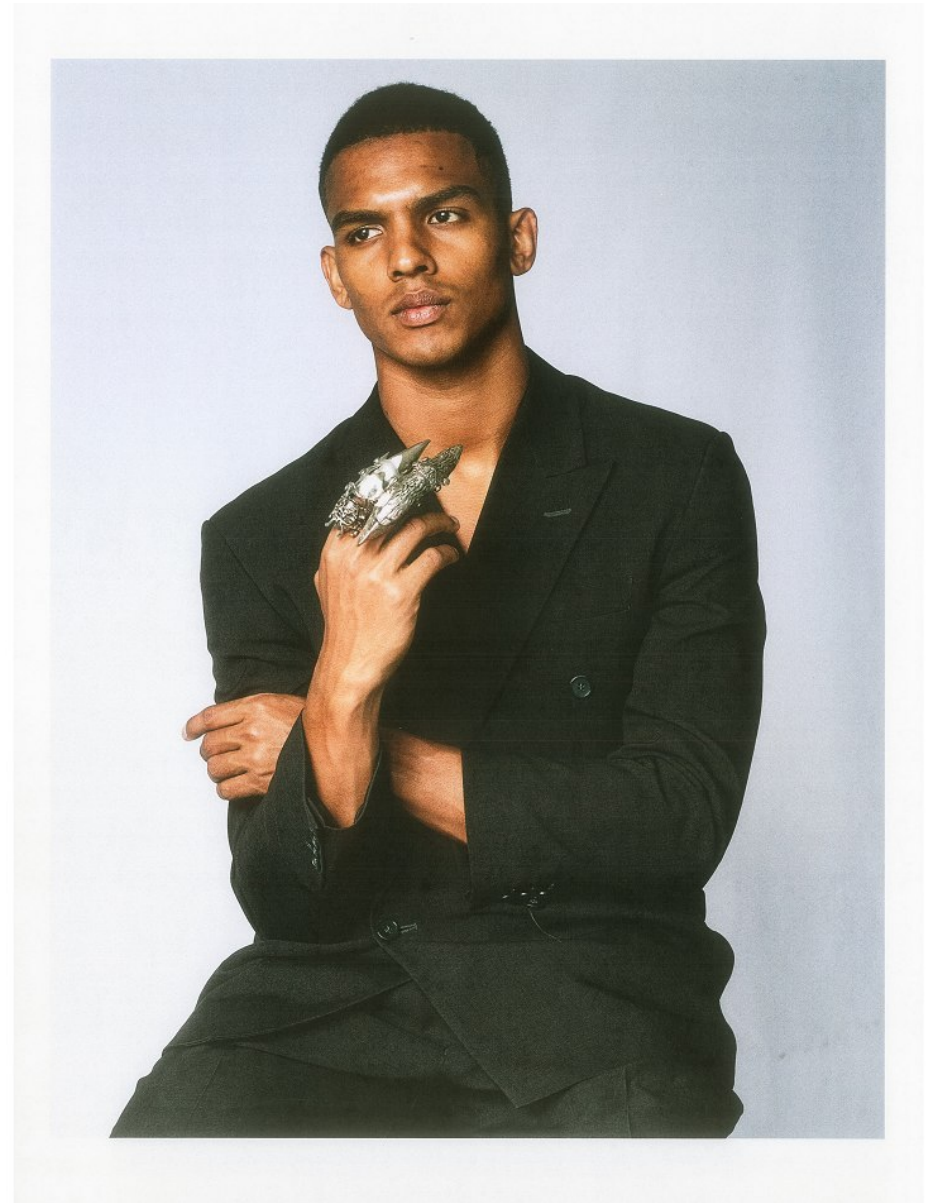

BOSS MODELS

CAPE TOWN

DANIEL SPOGTER

Height: 184cm Chest: 99cm Waist: 79cm Suit: 40 R Shoe: 10.5 UK Hair: Brown Eyes: Brown

BOSS MODELS

CAPE TOWN

DANIEL SPOGTER

Height: 184cm Chest: 99cm Waist: 79cm Suit: 40 R Shoe: 10.5 UK Hair: Brown Eyes: Brown