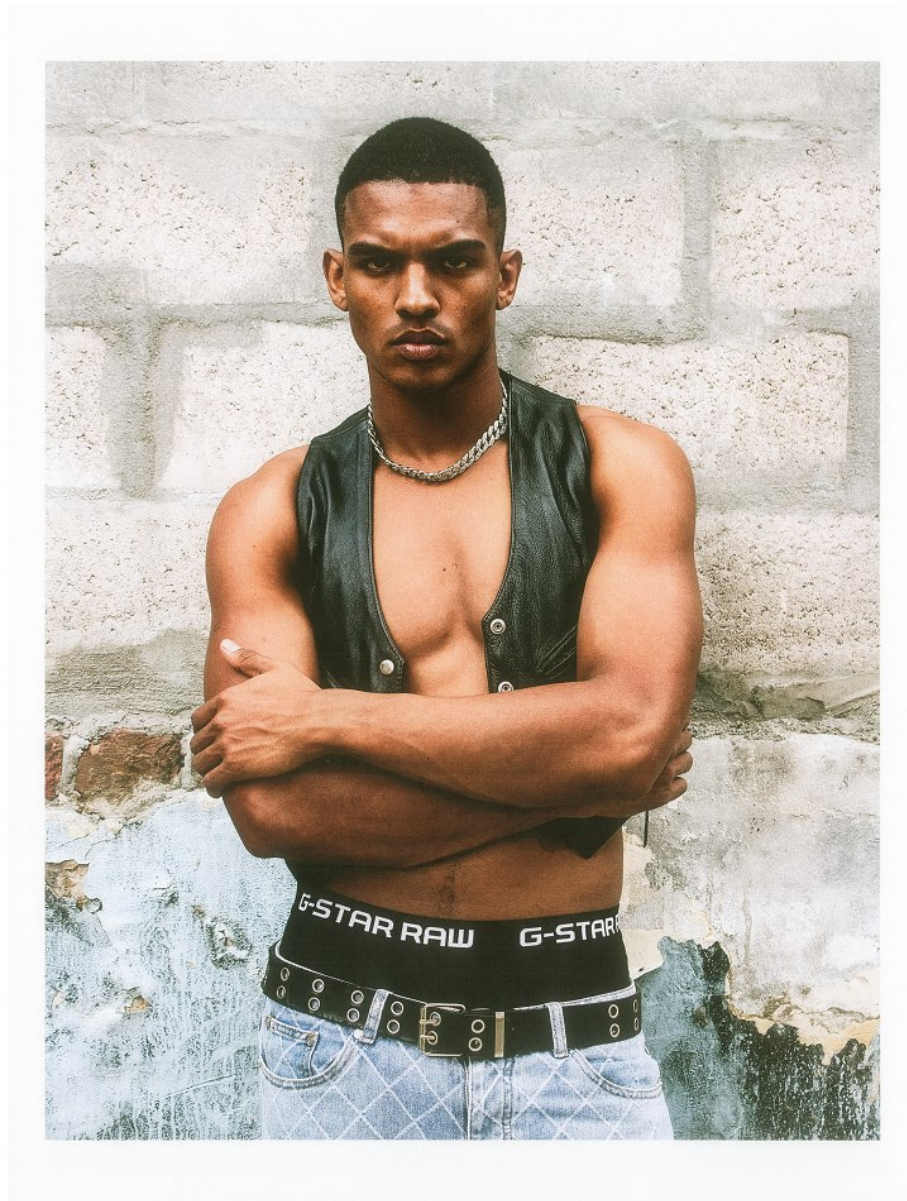

DANIEL SPOGTER

BOSS MODELS

CAPE TOWN

Height: 184cm Chest: 99cm Waist: 79cm Suit: 40 R Shoe: 10.5 UK Hair: Brown Eyes: Brown