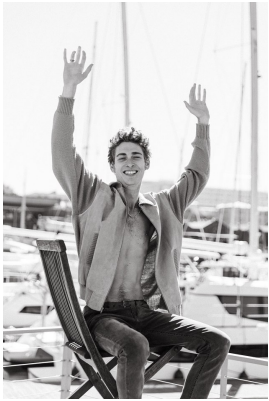

# BOSS MODELS

CAPE TOWN

## SEAN BARENBLATT

Height: 189cm Chest: 94cm Waist: 76cm Suit: 38 L Shoe: 11 UK Hair: Auburn Eyes: Hazel