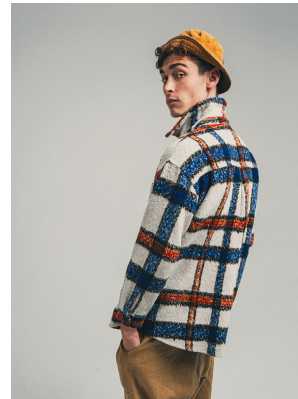

# BOSS MODELS

CAPE TOWN

## SEAN BARENBLATT

Height: 189cm Chest: 94cm Waist: 76cm Suit: 38 L Shoe: 11 UK Hair: Auburn Eyes: Hazel