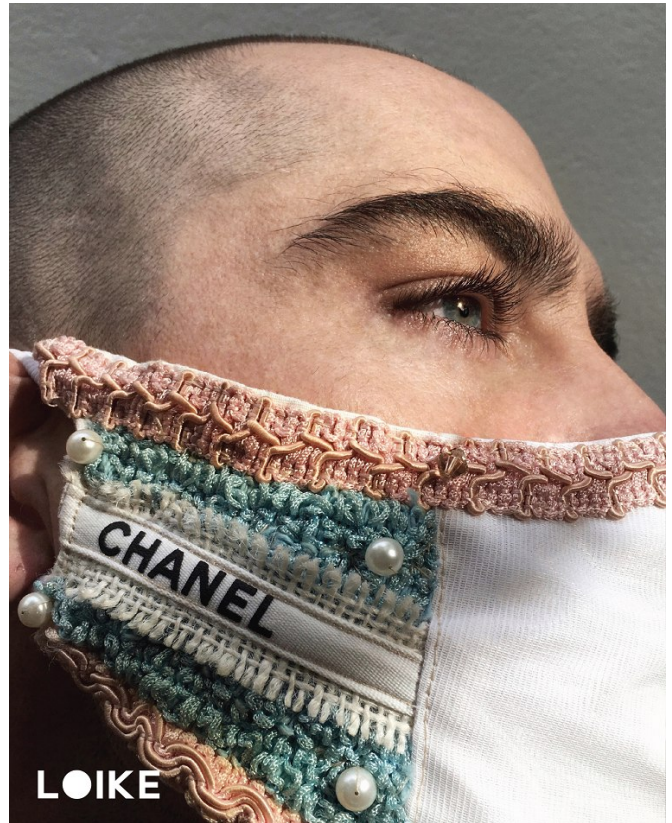

BOSS MODELS

CAPE TOWN

ANTHONY HINRICHSEN

Height: 187cm Chest: 105cm Waist: 78cm Suit: 41 L Shoe: 11 UK Hair: Brown Eyes: Blue

BOSS MODELS

CAPE TOWN

ANTHONY HINRICHSEN

Height: 187cm Chest: 105cm Waist: 78cm Suit: 41 L Shoe: 11 UK Hair: Brown Eyes: Blue