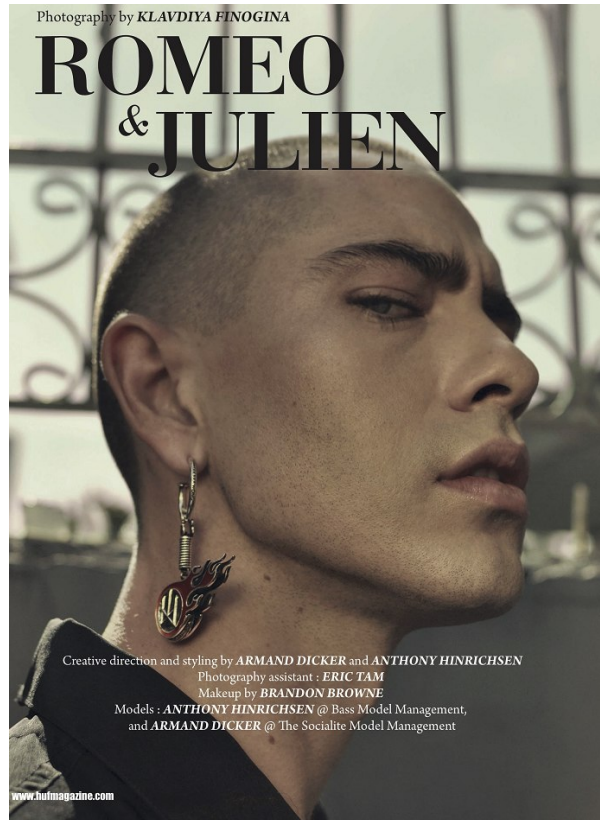

BOSS MODELS

CAPE TOWN

ANTHONY HINRICHSEN

Height: 187cm Chest: 105cm Waist: 78cm Suit: 41 L Shoe: 11 UK Hair: Brown Eyes: Blue

BOSS MODELS

CAPE TOWN

ANTHONY HINRICHSEN

Height: 187cm Chest: 105cm Waist: 78cm Suit: 41 L Shoe: 11 UK Hair: Brown Eyes: Blue