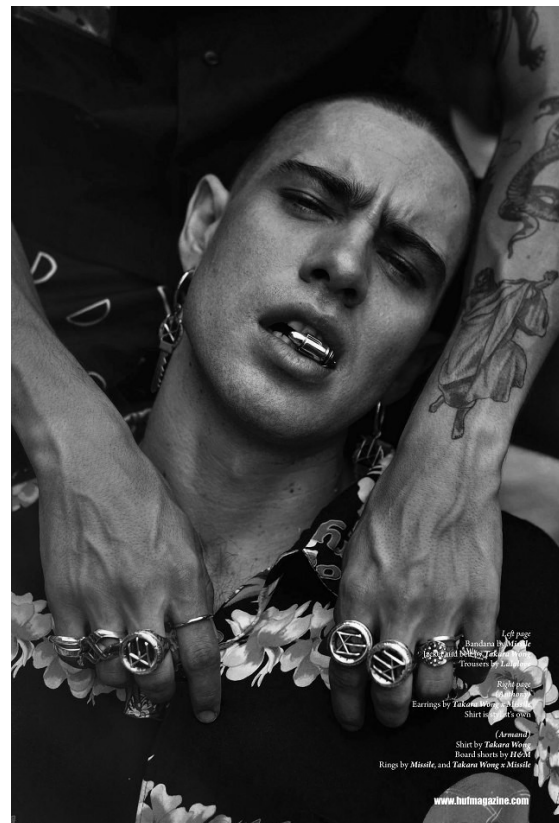

BOSS MODELS

CAPE TOWN

ANTHONY HINRICHSEN

Height: 187cm Chest: 105cm Waist: 78cm Suit: 41 L Shoe: 11 UK Hair: Brown Eyes: Blue

BOSS MODELS

CAPE TOWN

ANTHONY HINRICHSEN

Height: 187cm Chest: 105cm Waist: 78cm Suit: 41 L Shoe: 11 UK Hair: Brown Eyes: Blue