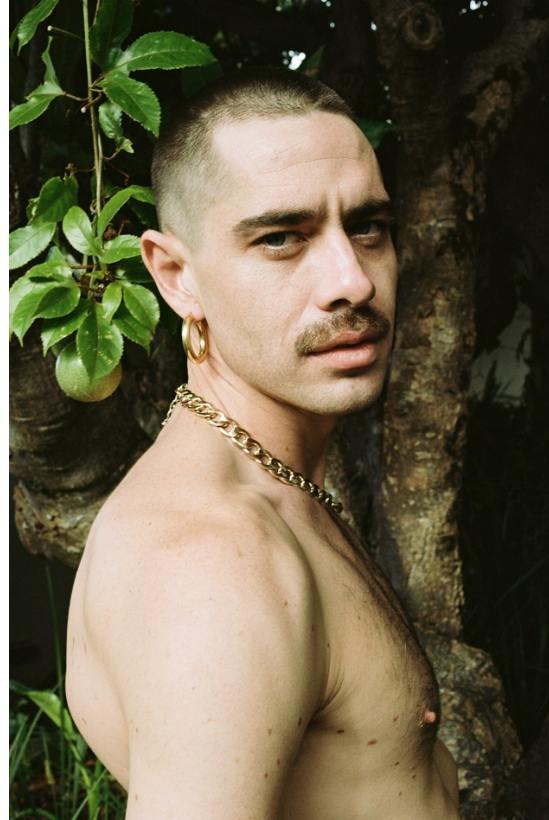

BOSS MODELS

CAPE TOWN

ANTHONY HINRICHSEN

Height: 187cm Chest: 105cm Waist: 78cm Suit: 41 L Shoe: 11 UK Hair: Brown Eyes: Blue

BOSS MODELS

CAPE TOWN

ANTHONY HINRICHSEN

Height: 187cm Chest: 105cm Waist: 78cm Suit: 41 L Shoe: 11 UK Hair: Brown Eyes: Blue